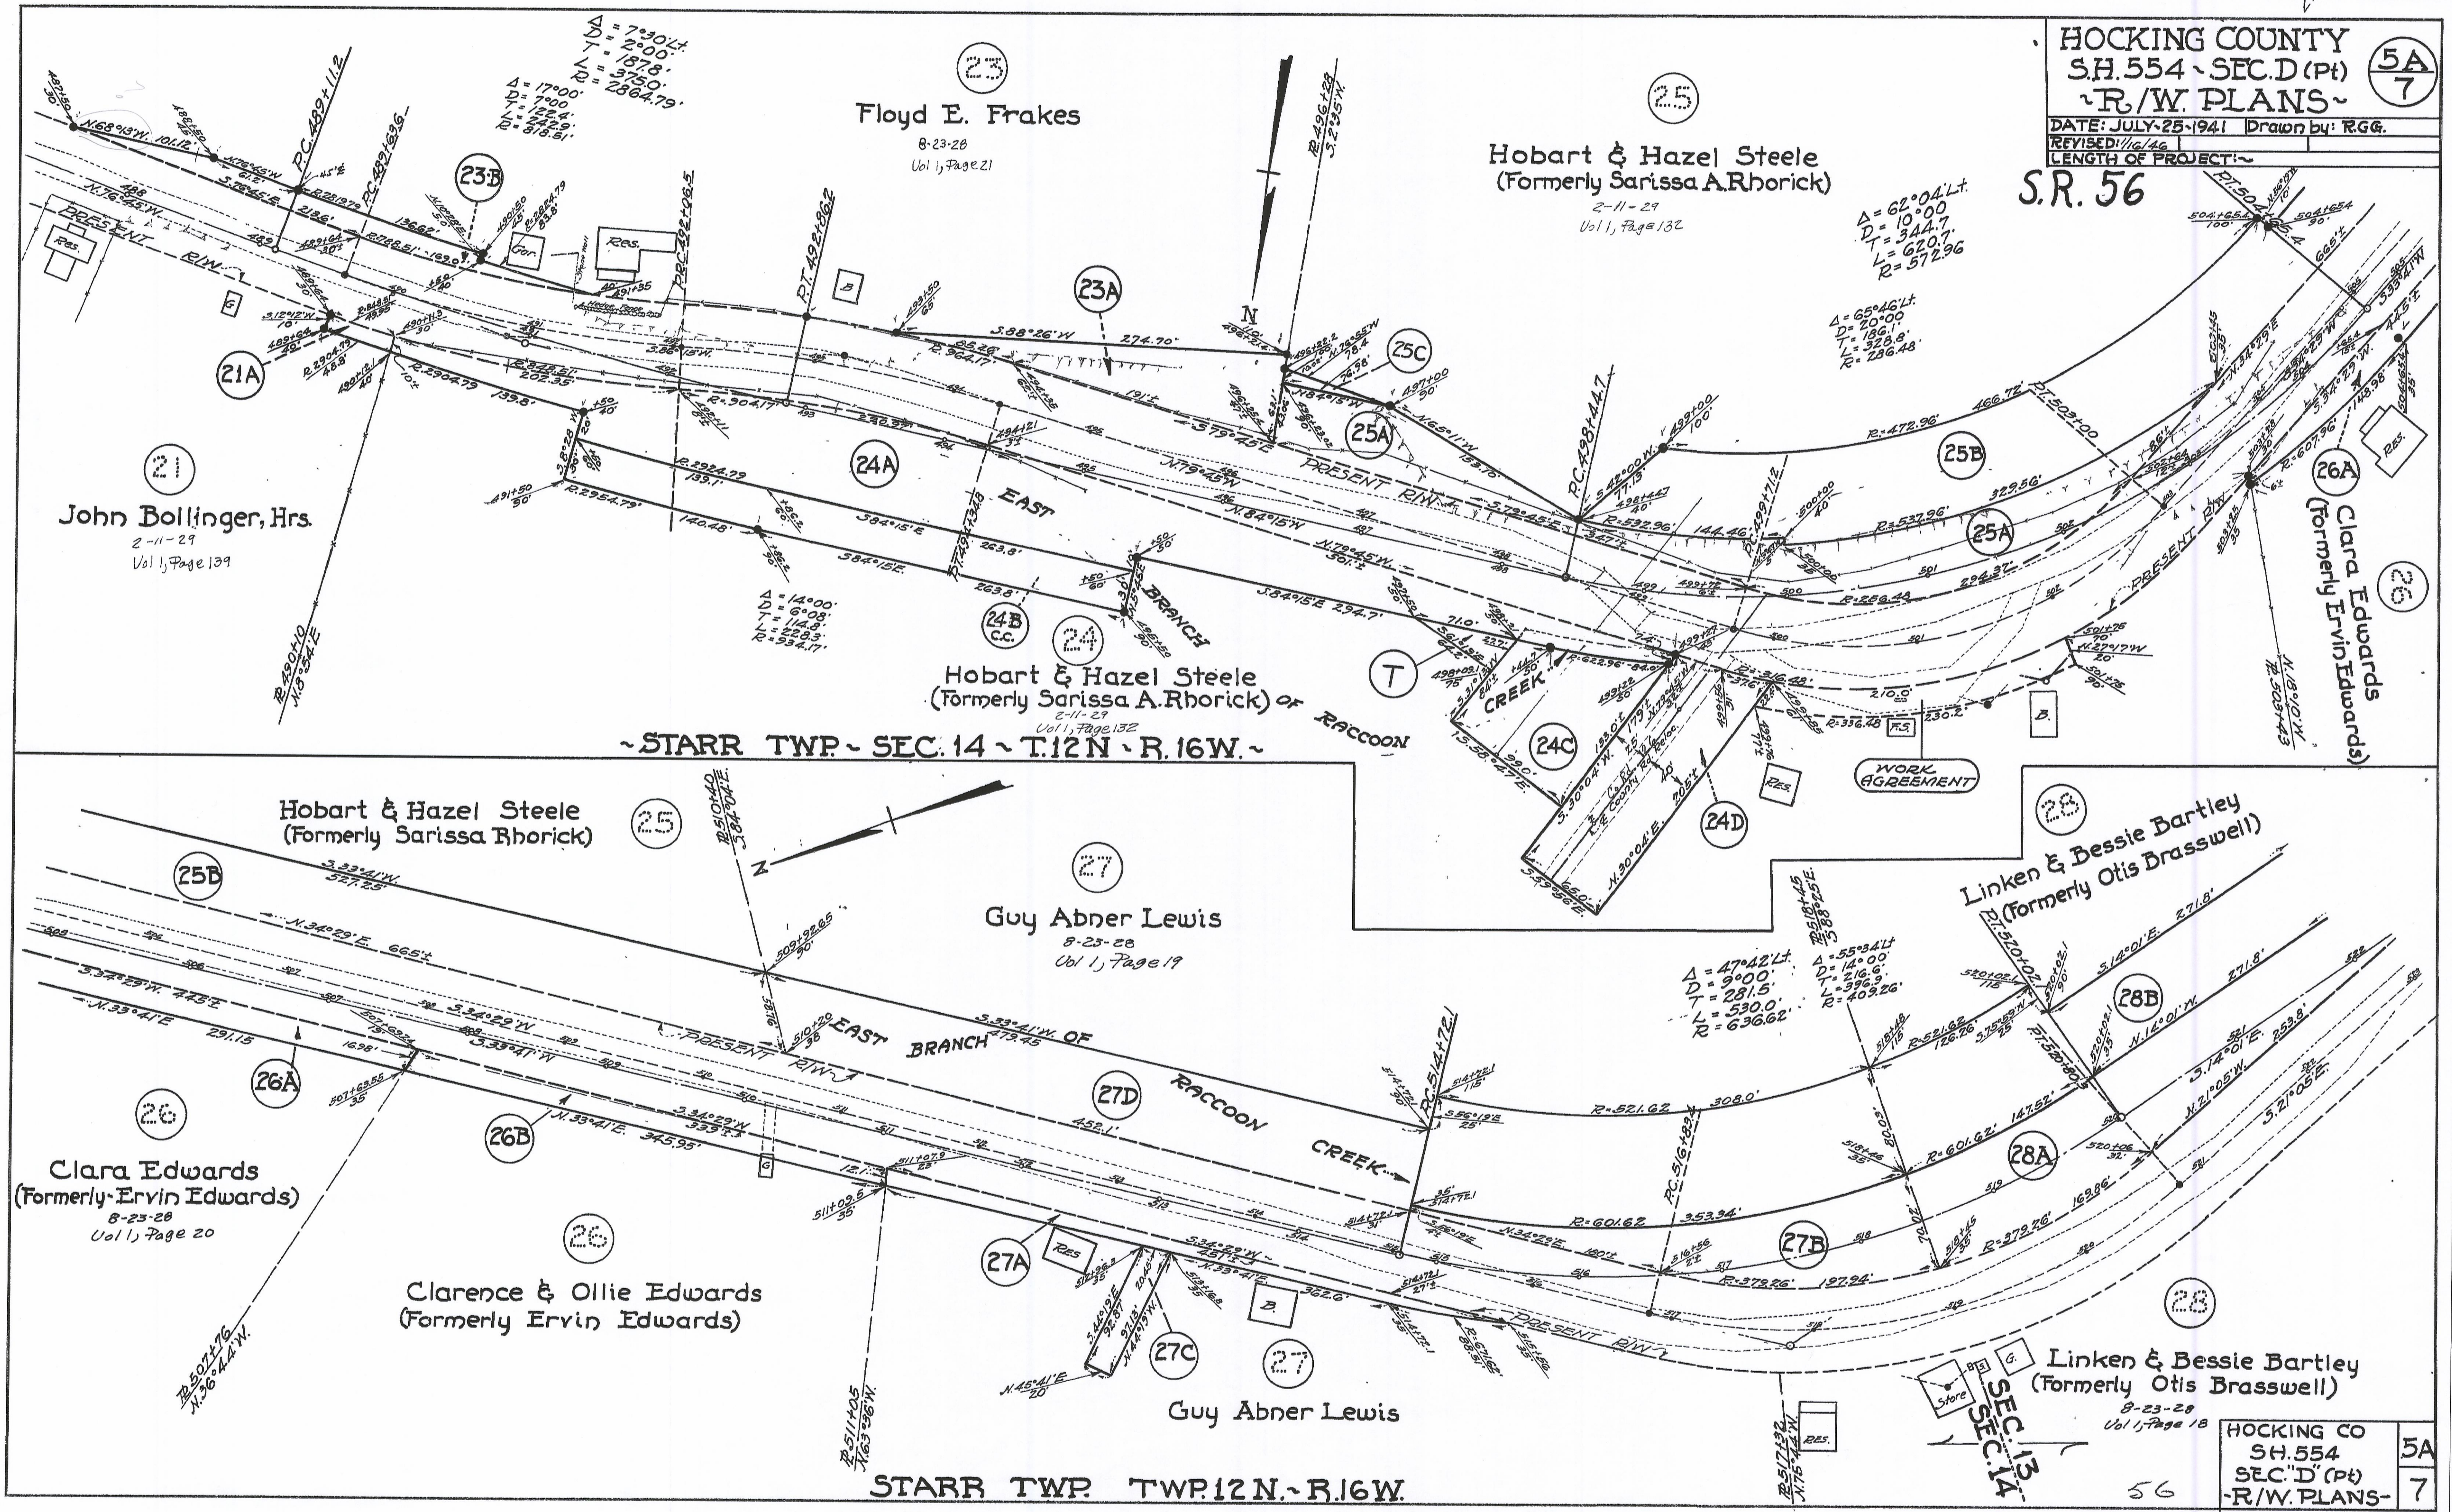

S.R. 56

Floyd E. Frakes
8-23-28
Vol 1, Page 21

Hobart & Hazel Steele
(Formerly Sarissa A. Rhorick)
2-11-29
Vol 1, Page 132

John Bollinger, Hrs.
2-11-29
Vol 1, Page 139

Hobart & Hazel Steele
(Formerly Sarissa A. Rhorick)
2-11-29
Vol 1, Page 132

~ STARR TWP. SEC. 14 ~ T. 12 N. R. 16 W. ~

Hobart & Hazel Steele
(Formerly Sarissa Rhorick)

Guy Abner Lewis
8-23-28
Vol 1, Page 19

Linken & Bessie Bartley
(Formerly Otis Brasswell)

Clara Edwards
(Formerly Ervin Edwards)
8-23-28
Vol 1, Page 20

Clarence & Ollie Edwards
(Formerly Ervin Edwards)

Guy Abner Lewis

Linken & Bessie Bartley
(Formerly Otis Brasswell)
8-23-28
Vol 1, Page 18

STARR TWP. TWP. 12 N. R. 16 W.