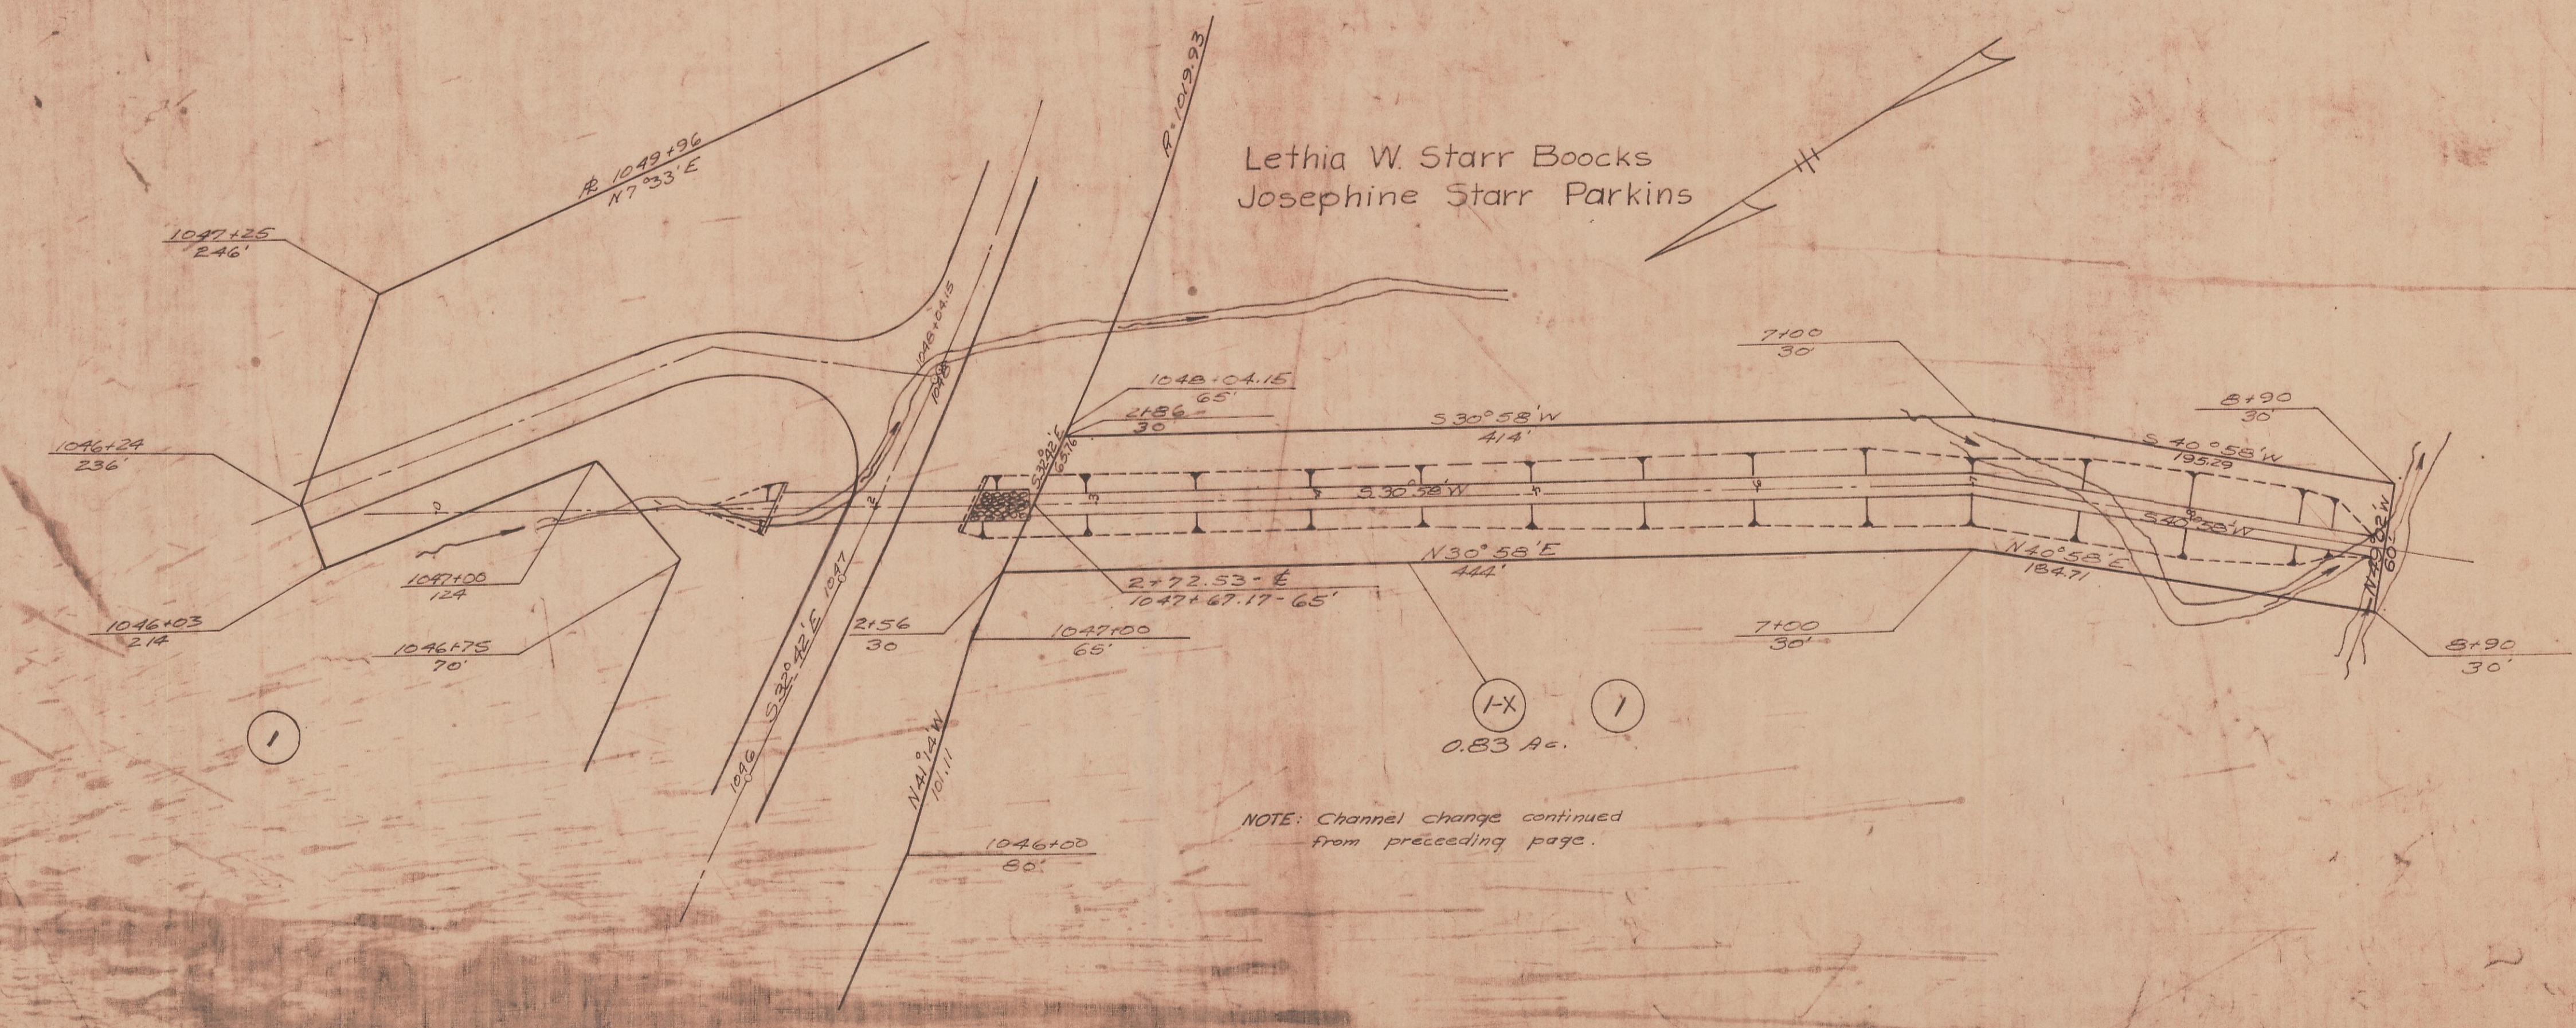

Falls Gore Township, Section 28, T14N, R16W

NOTE: Channel change continued from preceding page.

Falls Gore Township, Section 28, T14N, R16W

HOC-93-19.46	
DATE: 10-26-44	DRAWN BY:
REVISION:	