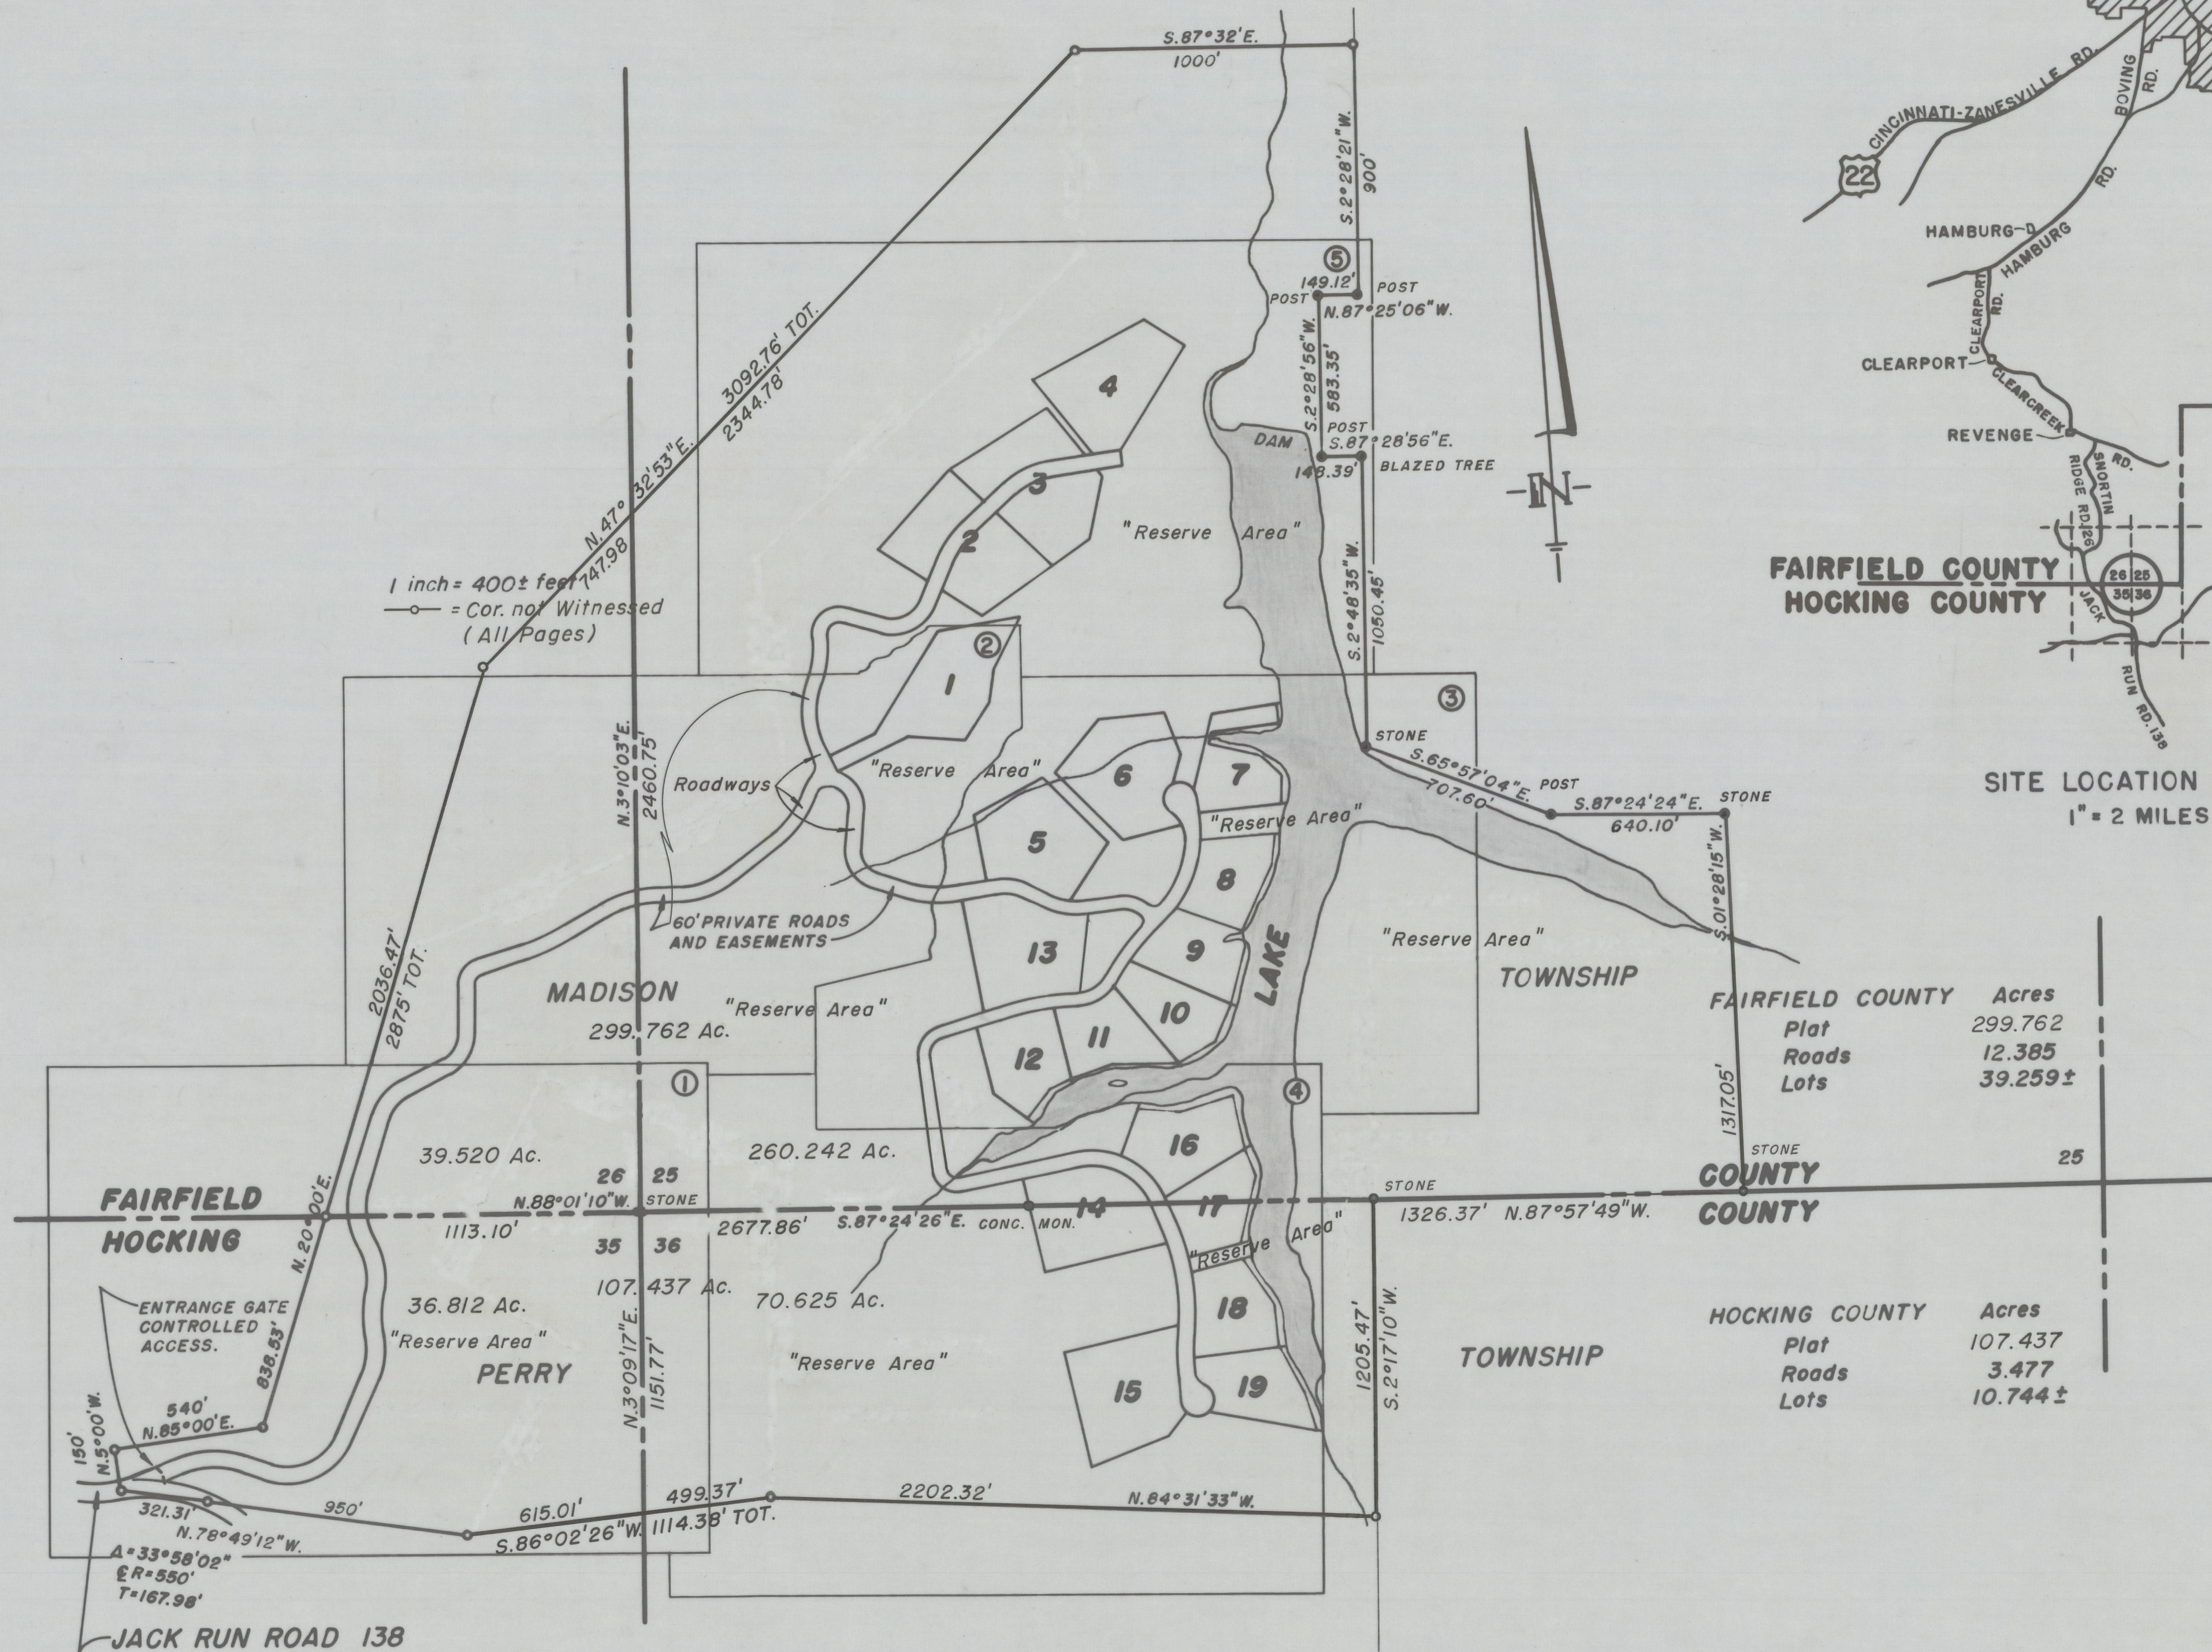

SNORTIN RIDGE

SITE LOCATION MAP
 1" = 2 MILES

FAIRFIELD COUNTY		Acres
Plat	299.762	
Roads	12.385	
Lots	39.259±	

HOCKING COUNTY		Acres
Plat	107.437	
Roads	3.477	
Lots	10.744±	