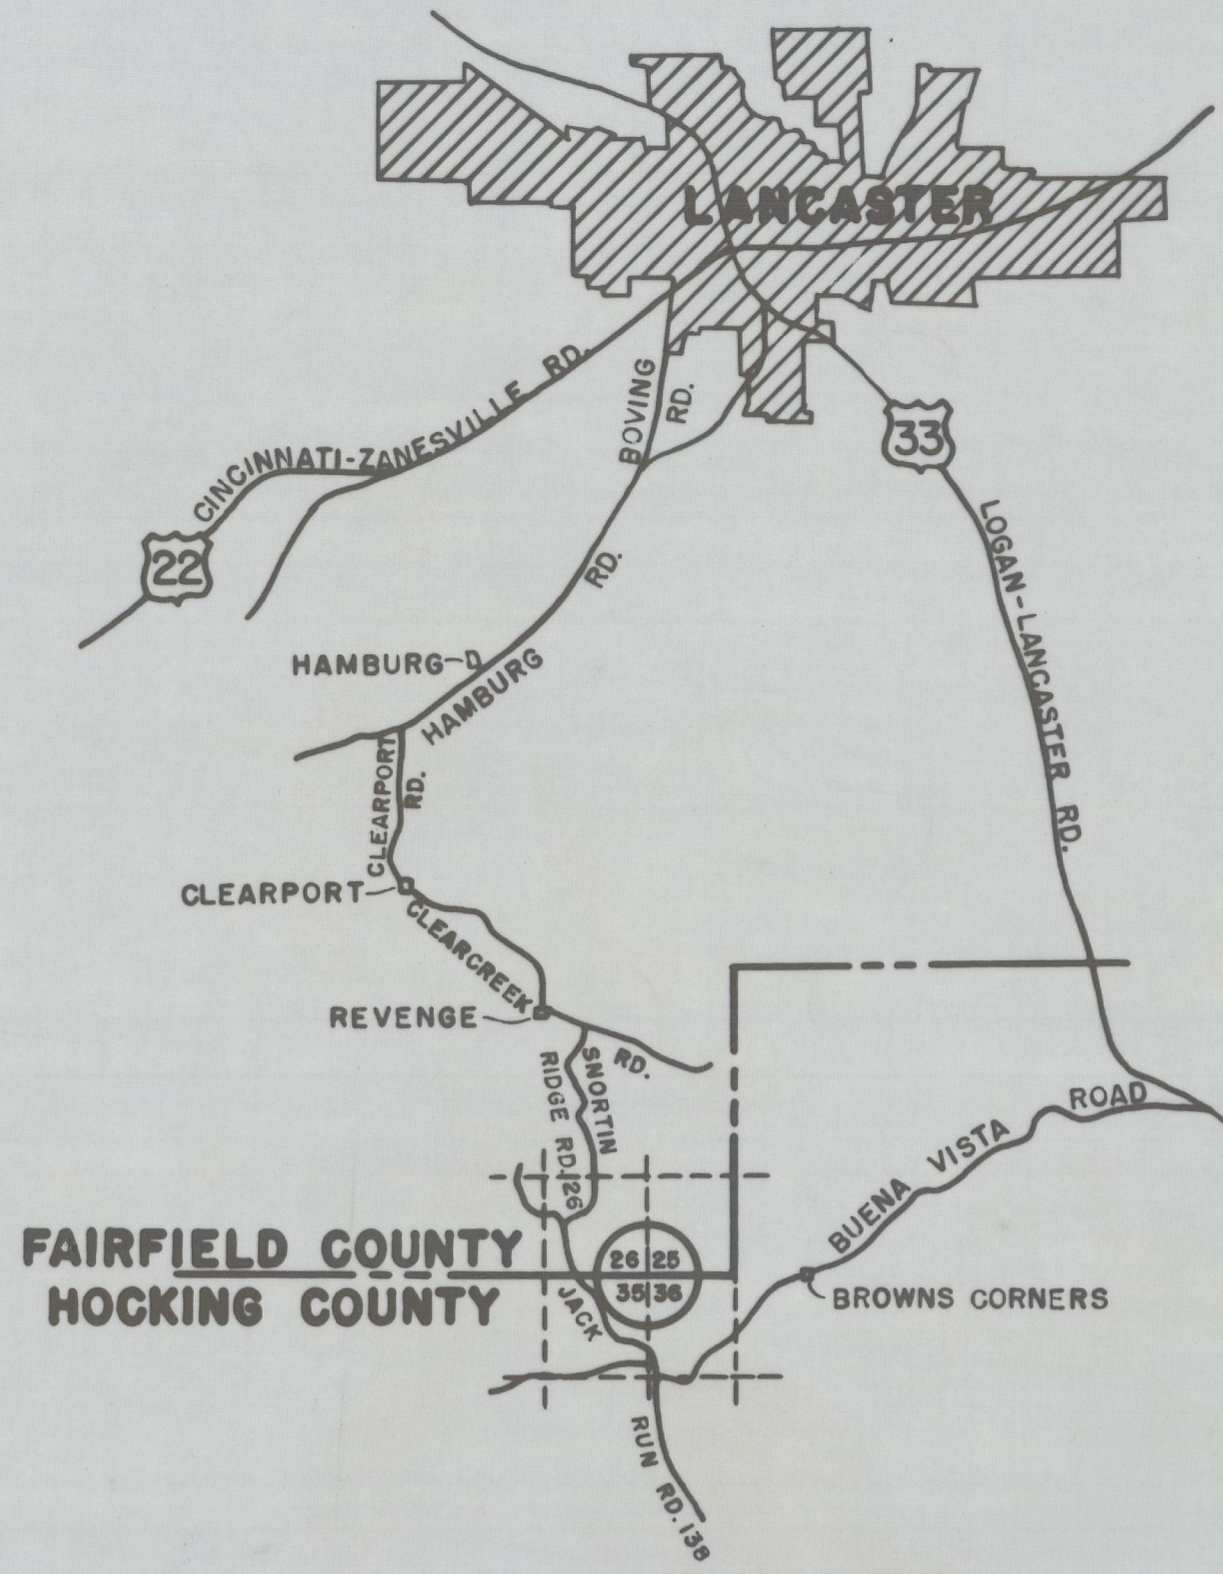

SNORTIN RIDGE

SITE LOCATION MAP
 1" = 2 MILES

FAIRFIELD COUNTY		Acres
Plat	299.762	
Roads	12.385	
Lots	39.259±	

HOCKING COUNTY		Acres
Plat	107.437	
Roads	3.477	
Lots	10.744±	