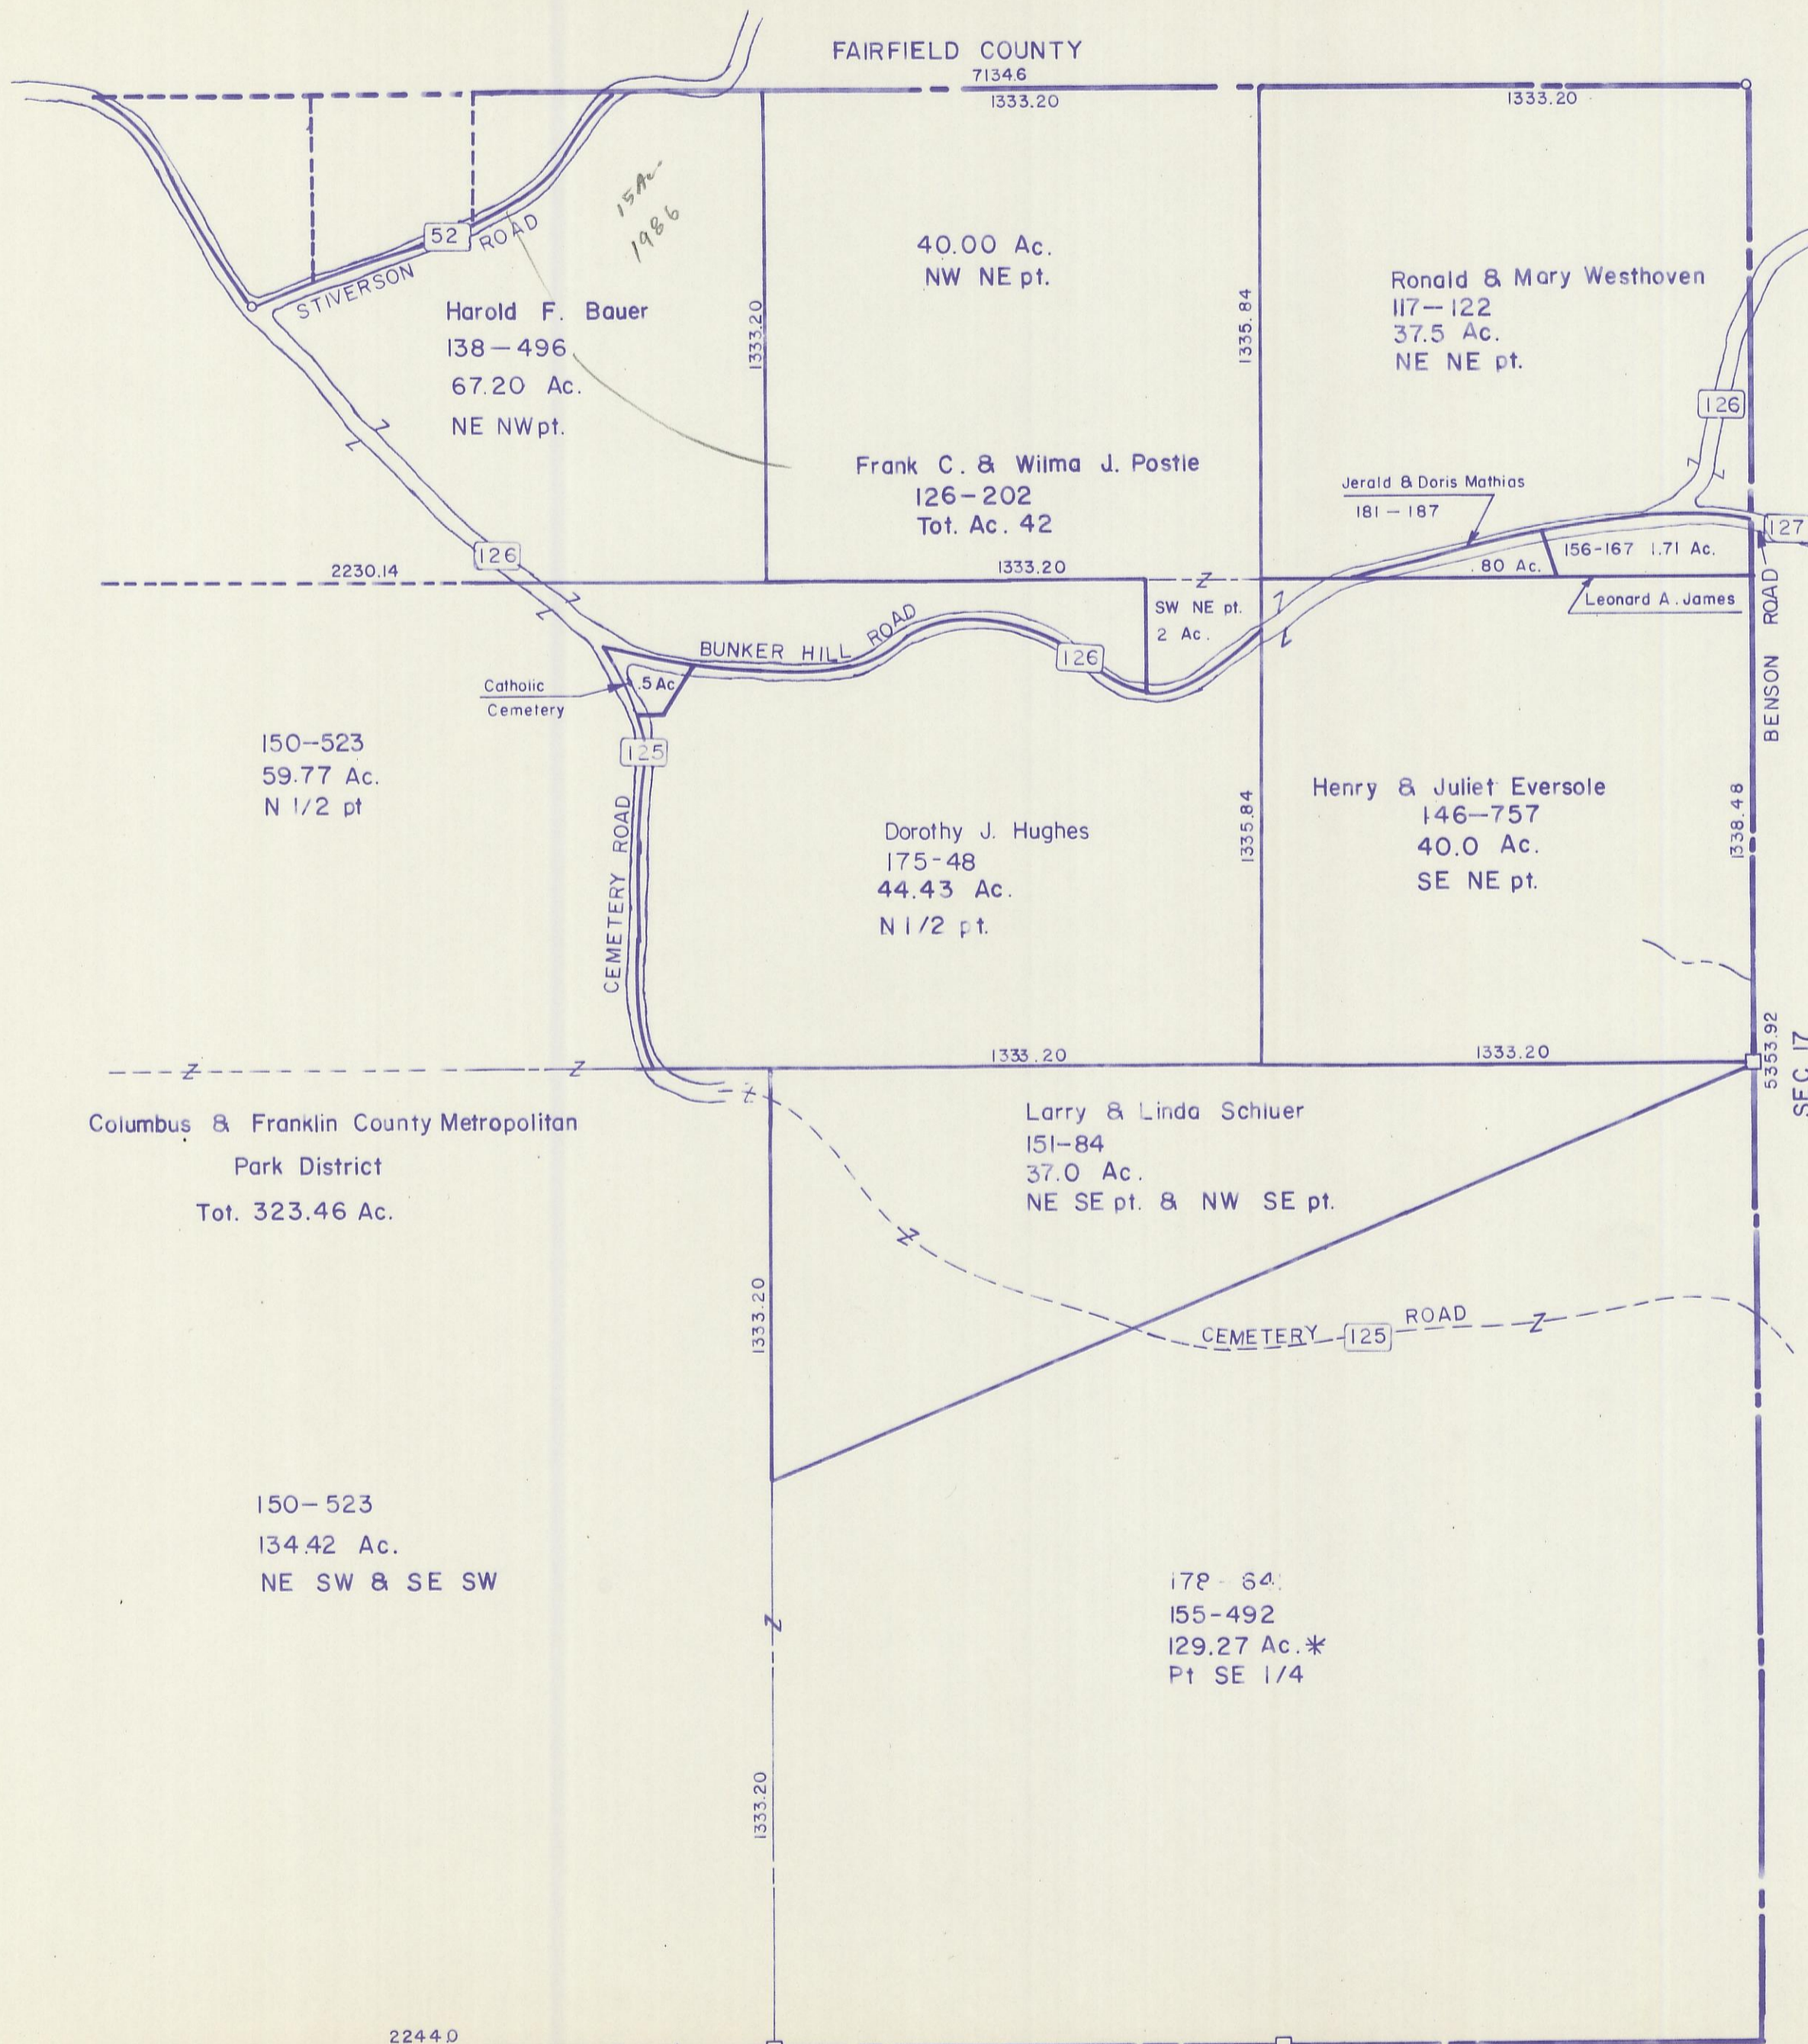

HOCKING COUNTY

GOOD HOPE

SEC. 18 Pt. T 13 R 18

Scale 1"=400'

FAIRFIELD COUNTY

7134.6

1333.20

1333.20

2230.14

1333.20

.80 Ac.

Leonard A. James

SW NE pt.
2 Ac.

BUNKER HILL ROAD

Catholic Cemetery

5 Ac

150-523
59.77 Ac.
N 1/2 pt

Henry & Juliet Eversole
146-757
40.0 Ac.
SE NE pt.

Dorothy J. Hughes
175-48
44.43 Ac.
N 1/2 pt.

1333.20

1333.20

Columbus & Franklin County Metropolitan
Park District
Tot. 323.46 Ac.

Larry & Linda Schiuer
151-84
37.0 Ac.
NE SE pt. & NW SE pt.

150-523
134.42 Ac.
NE SW & SE SW

178-64
155-492
129.27 Ac.*
Pt SE 1/4

1333.20

1333.20

2244.0

SEC 19

Sec 18 pt.