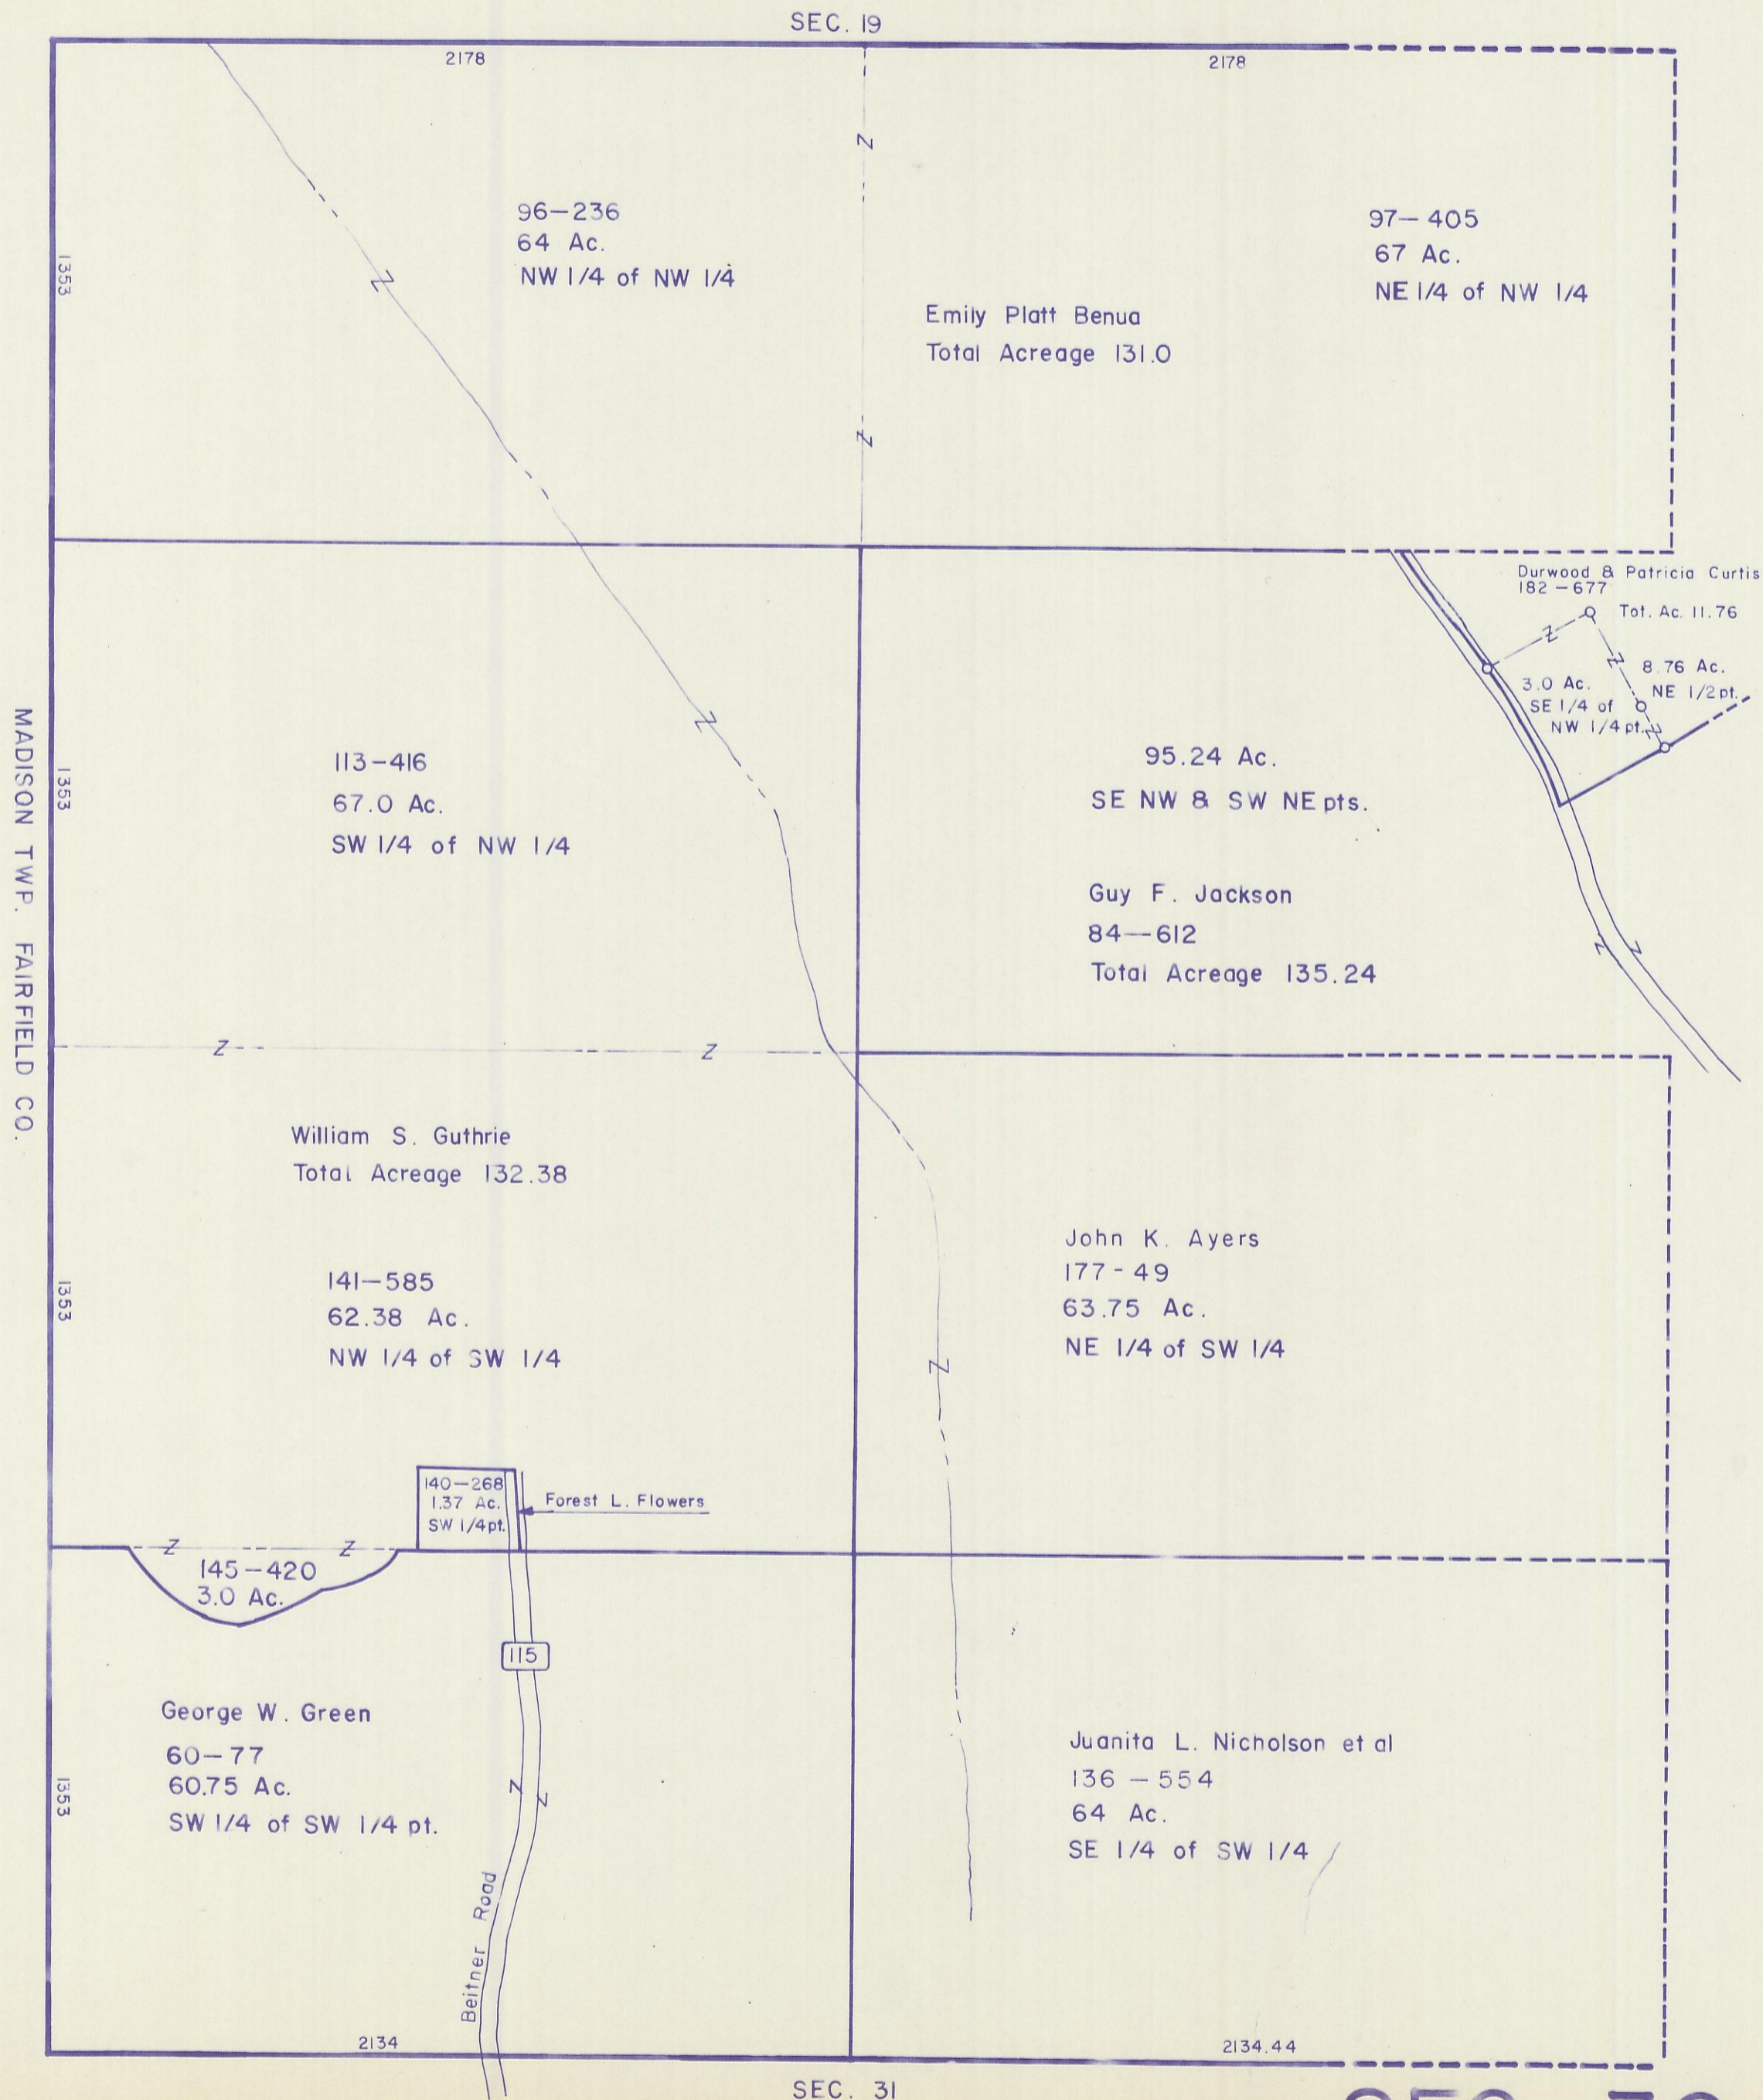

HOCKING COUNTY

GOOD HOPE

SEC. 30pt T 13 R 18

Scale 1" = 400'

SEC. 30 pt.