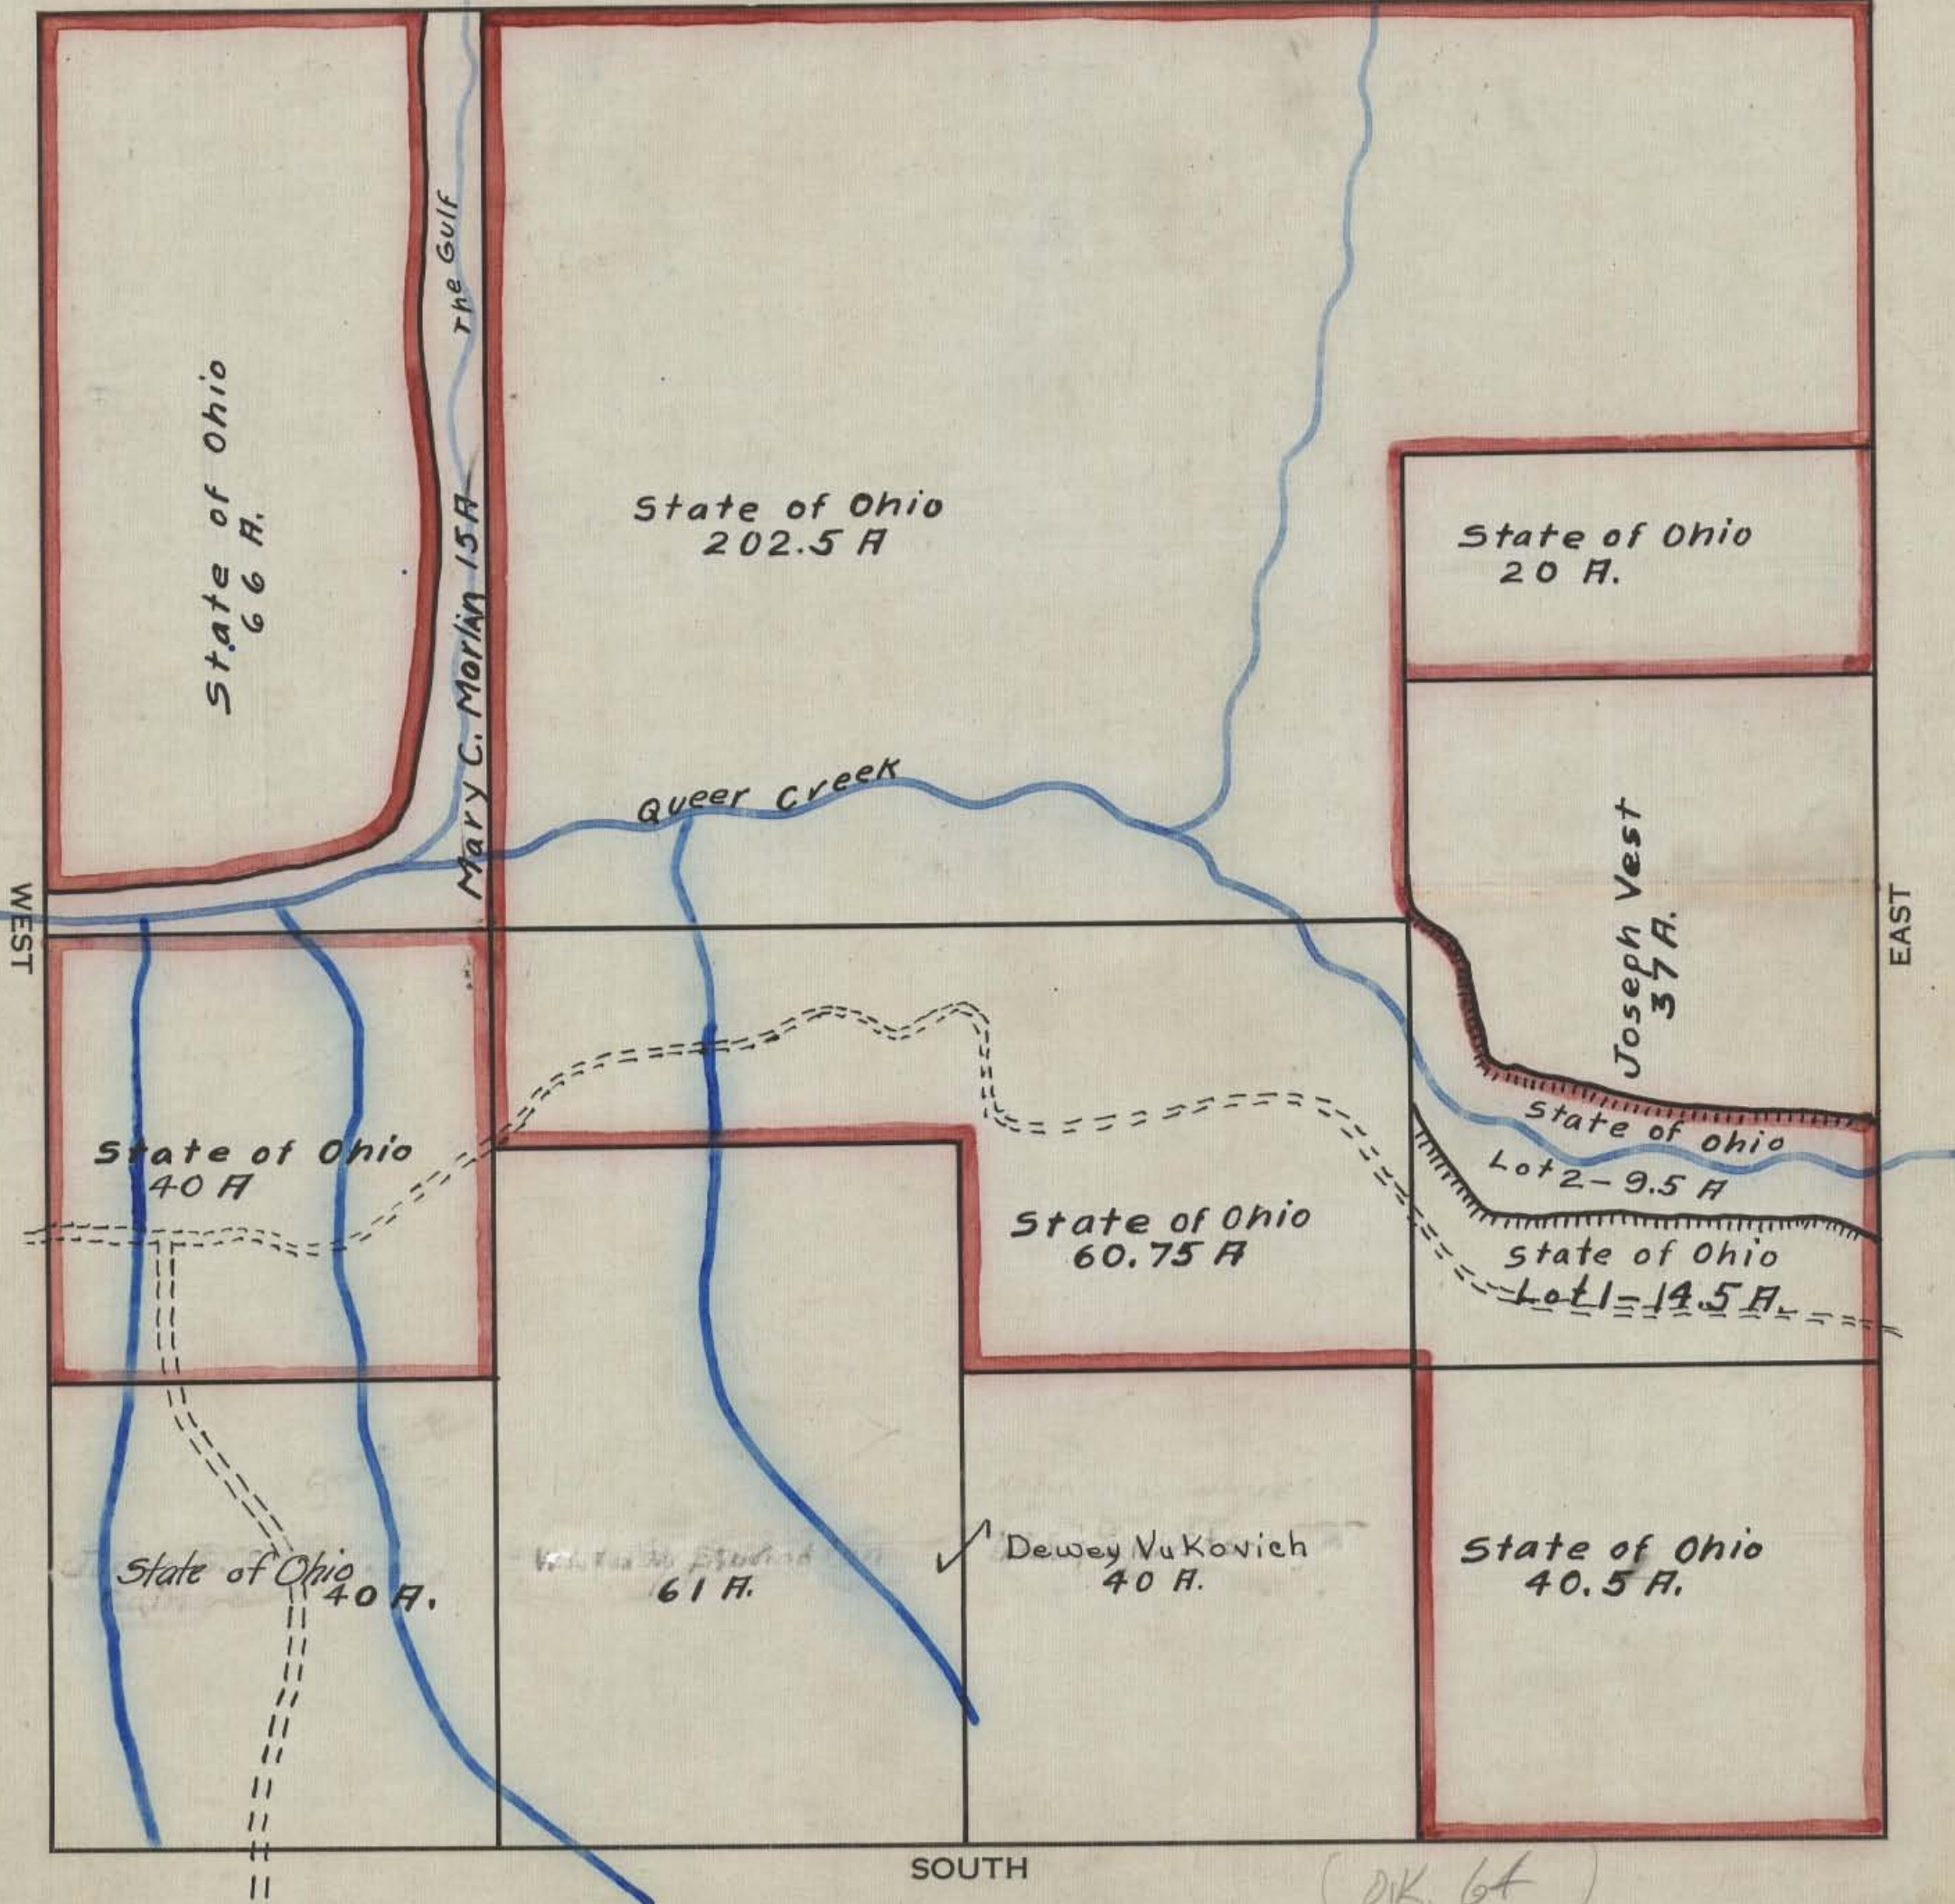

BENTON

NORTH

SCALE: 500 FEET TO 1 INCH

State of Ohio
66 A.

State of Ohio
202.5 A

State of Ohio
20 A.

The Gulf
Mary C. Morlin 15A

Queer Creek

Joseph Vest
37 A.

State of Ohio
40 A

State of Ohio
Lot 2 - 9.5 A

State of Ohio
60.75 A

State of Ohio
Lot 1 - 14.5 A.

State of Ohio
40 A.

State of Ohio
61 A.

Dewey NuKovich
40 A.