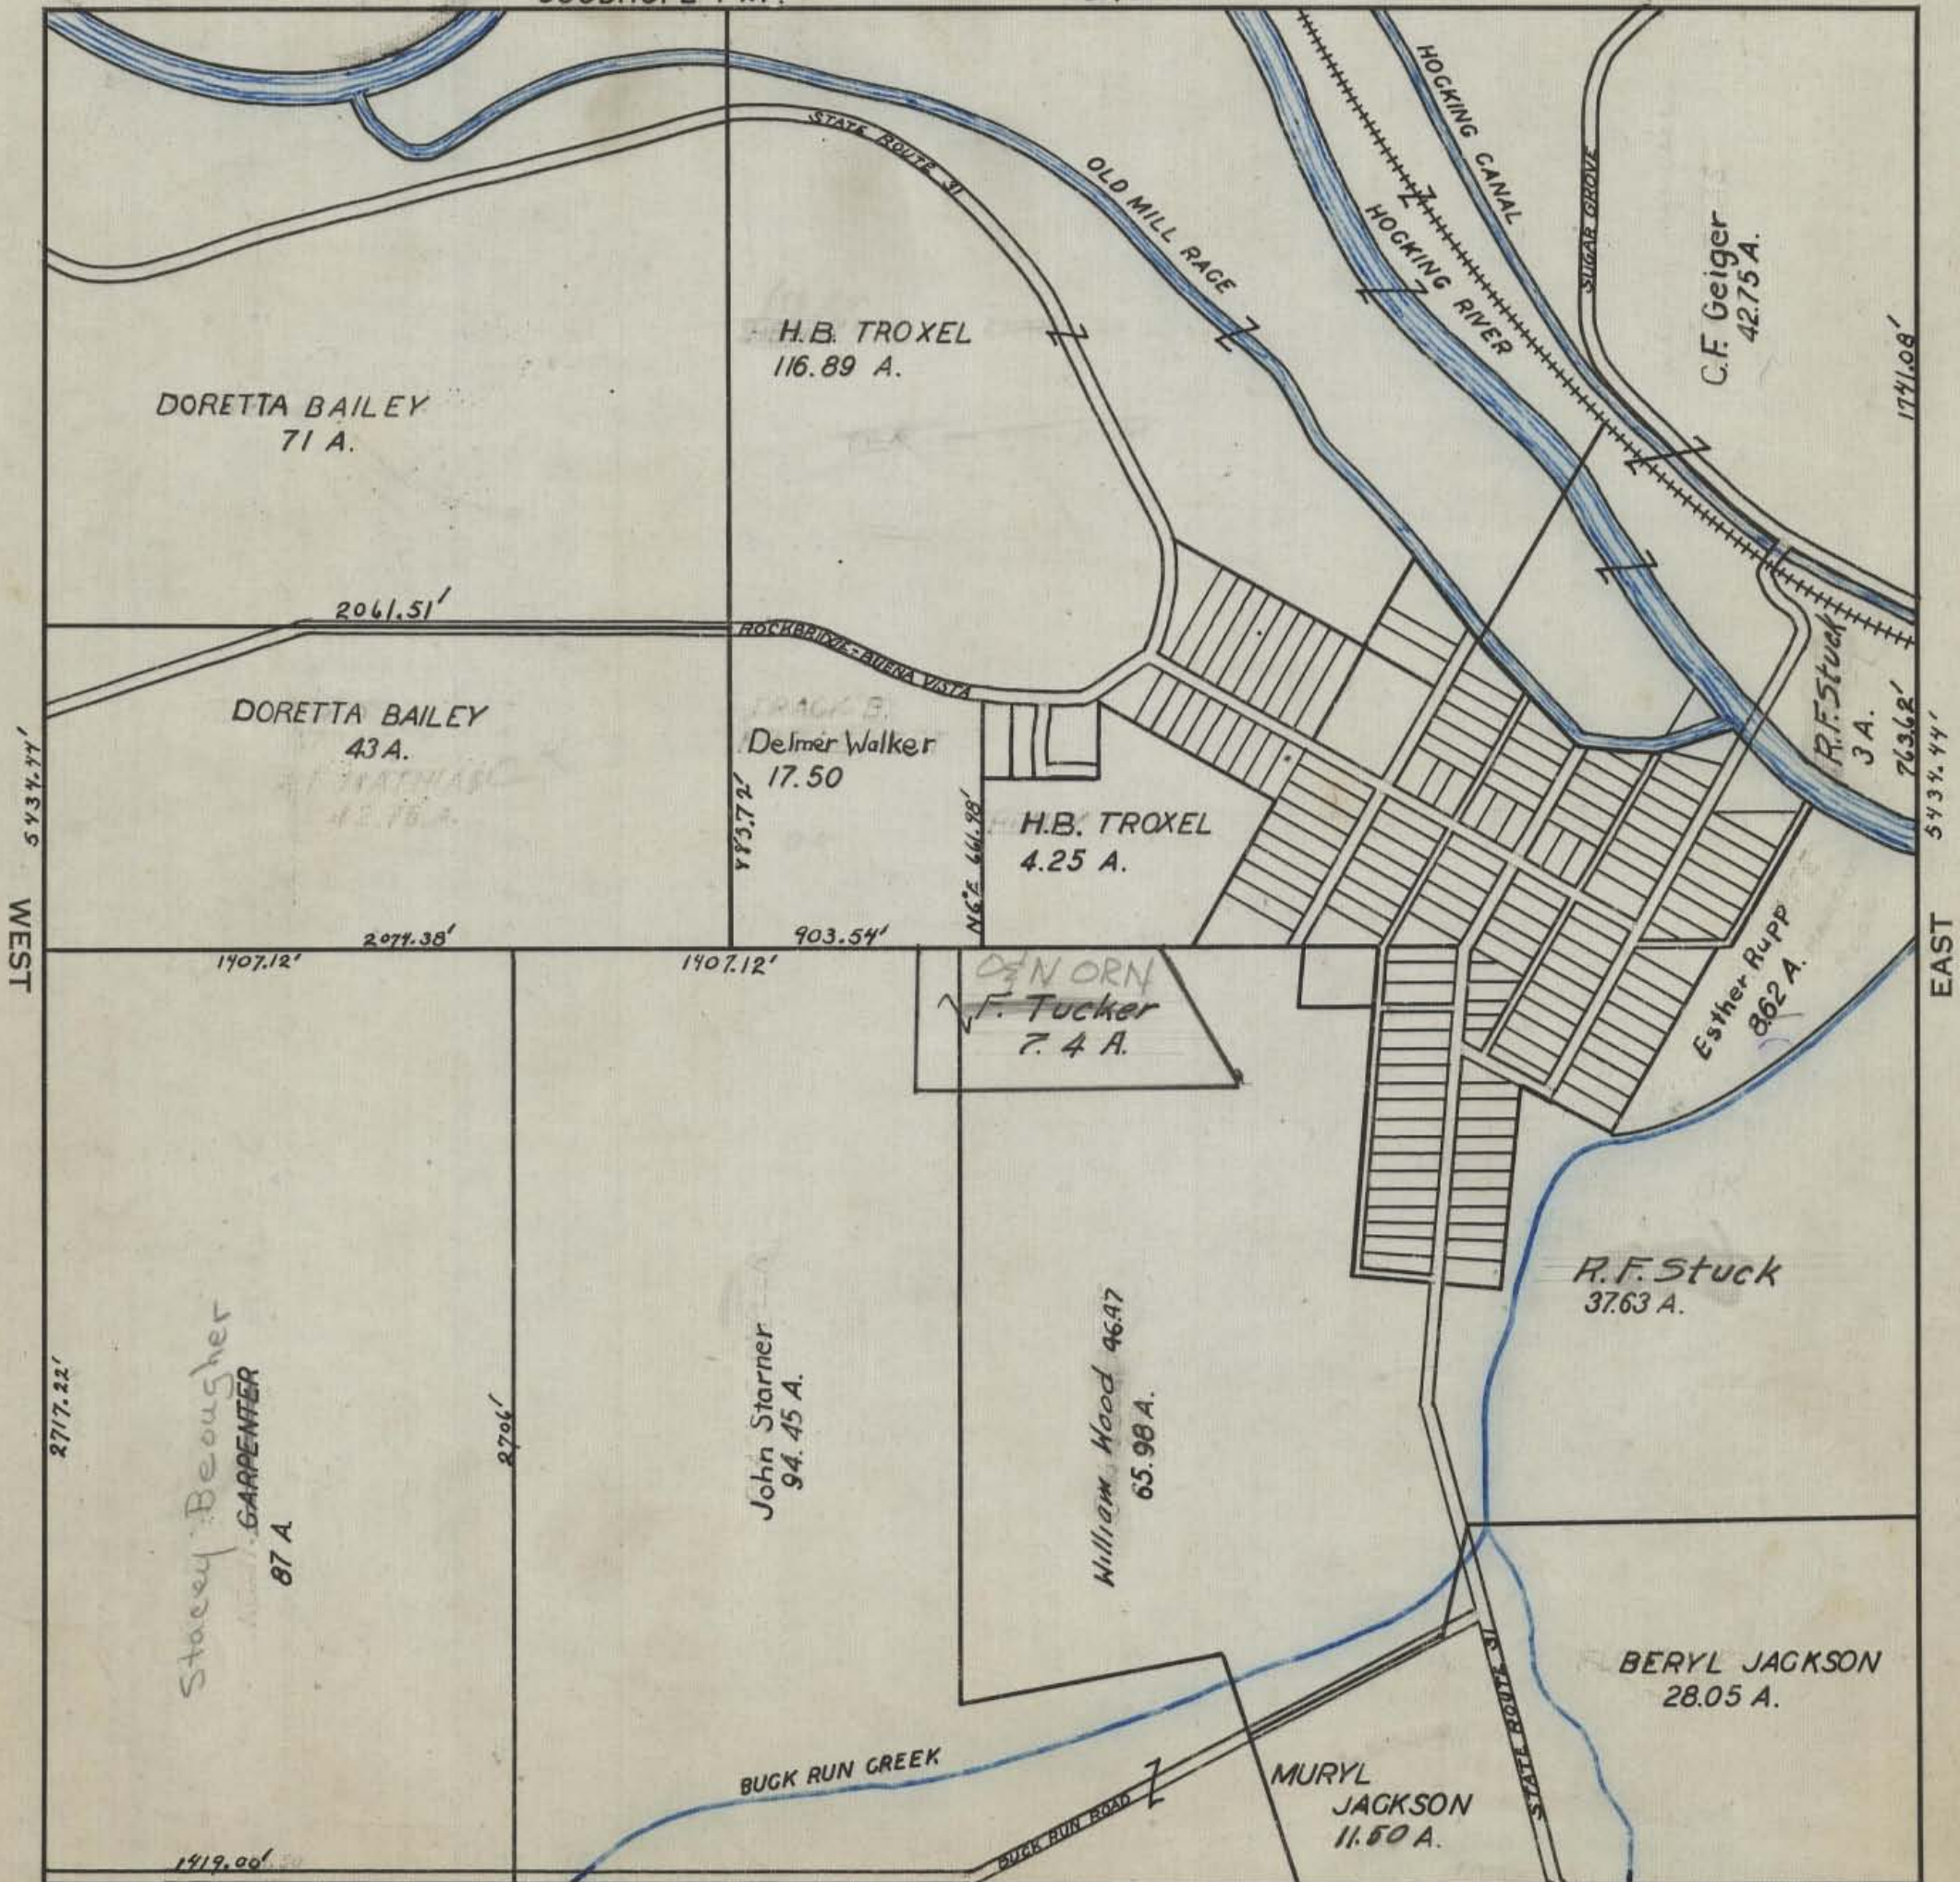

GOOD HOPE

GOODHOPE TWP. NORTH 5477.04'

SCALE: 500 FEET TO 1 INCH

SOUTH 5511'

(O.K. 64)
H.J.