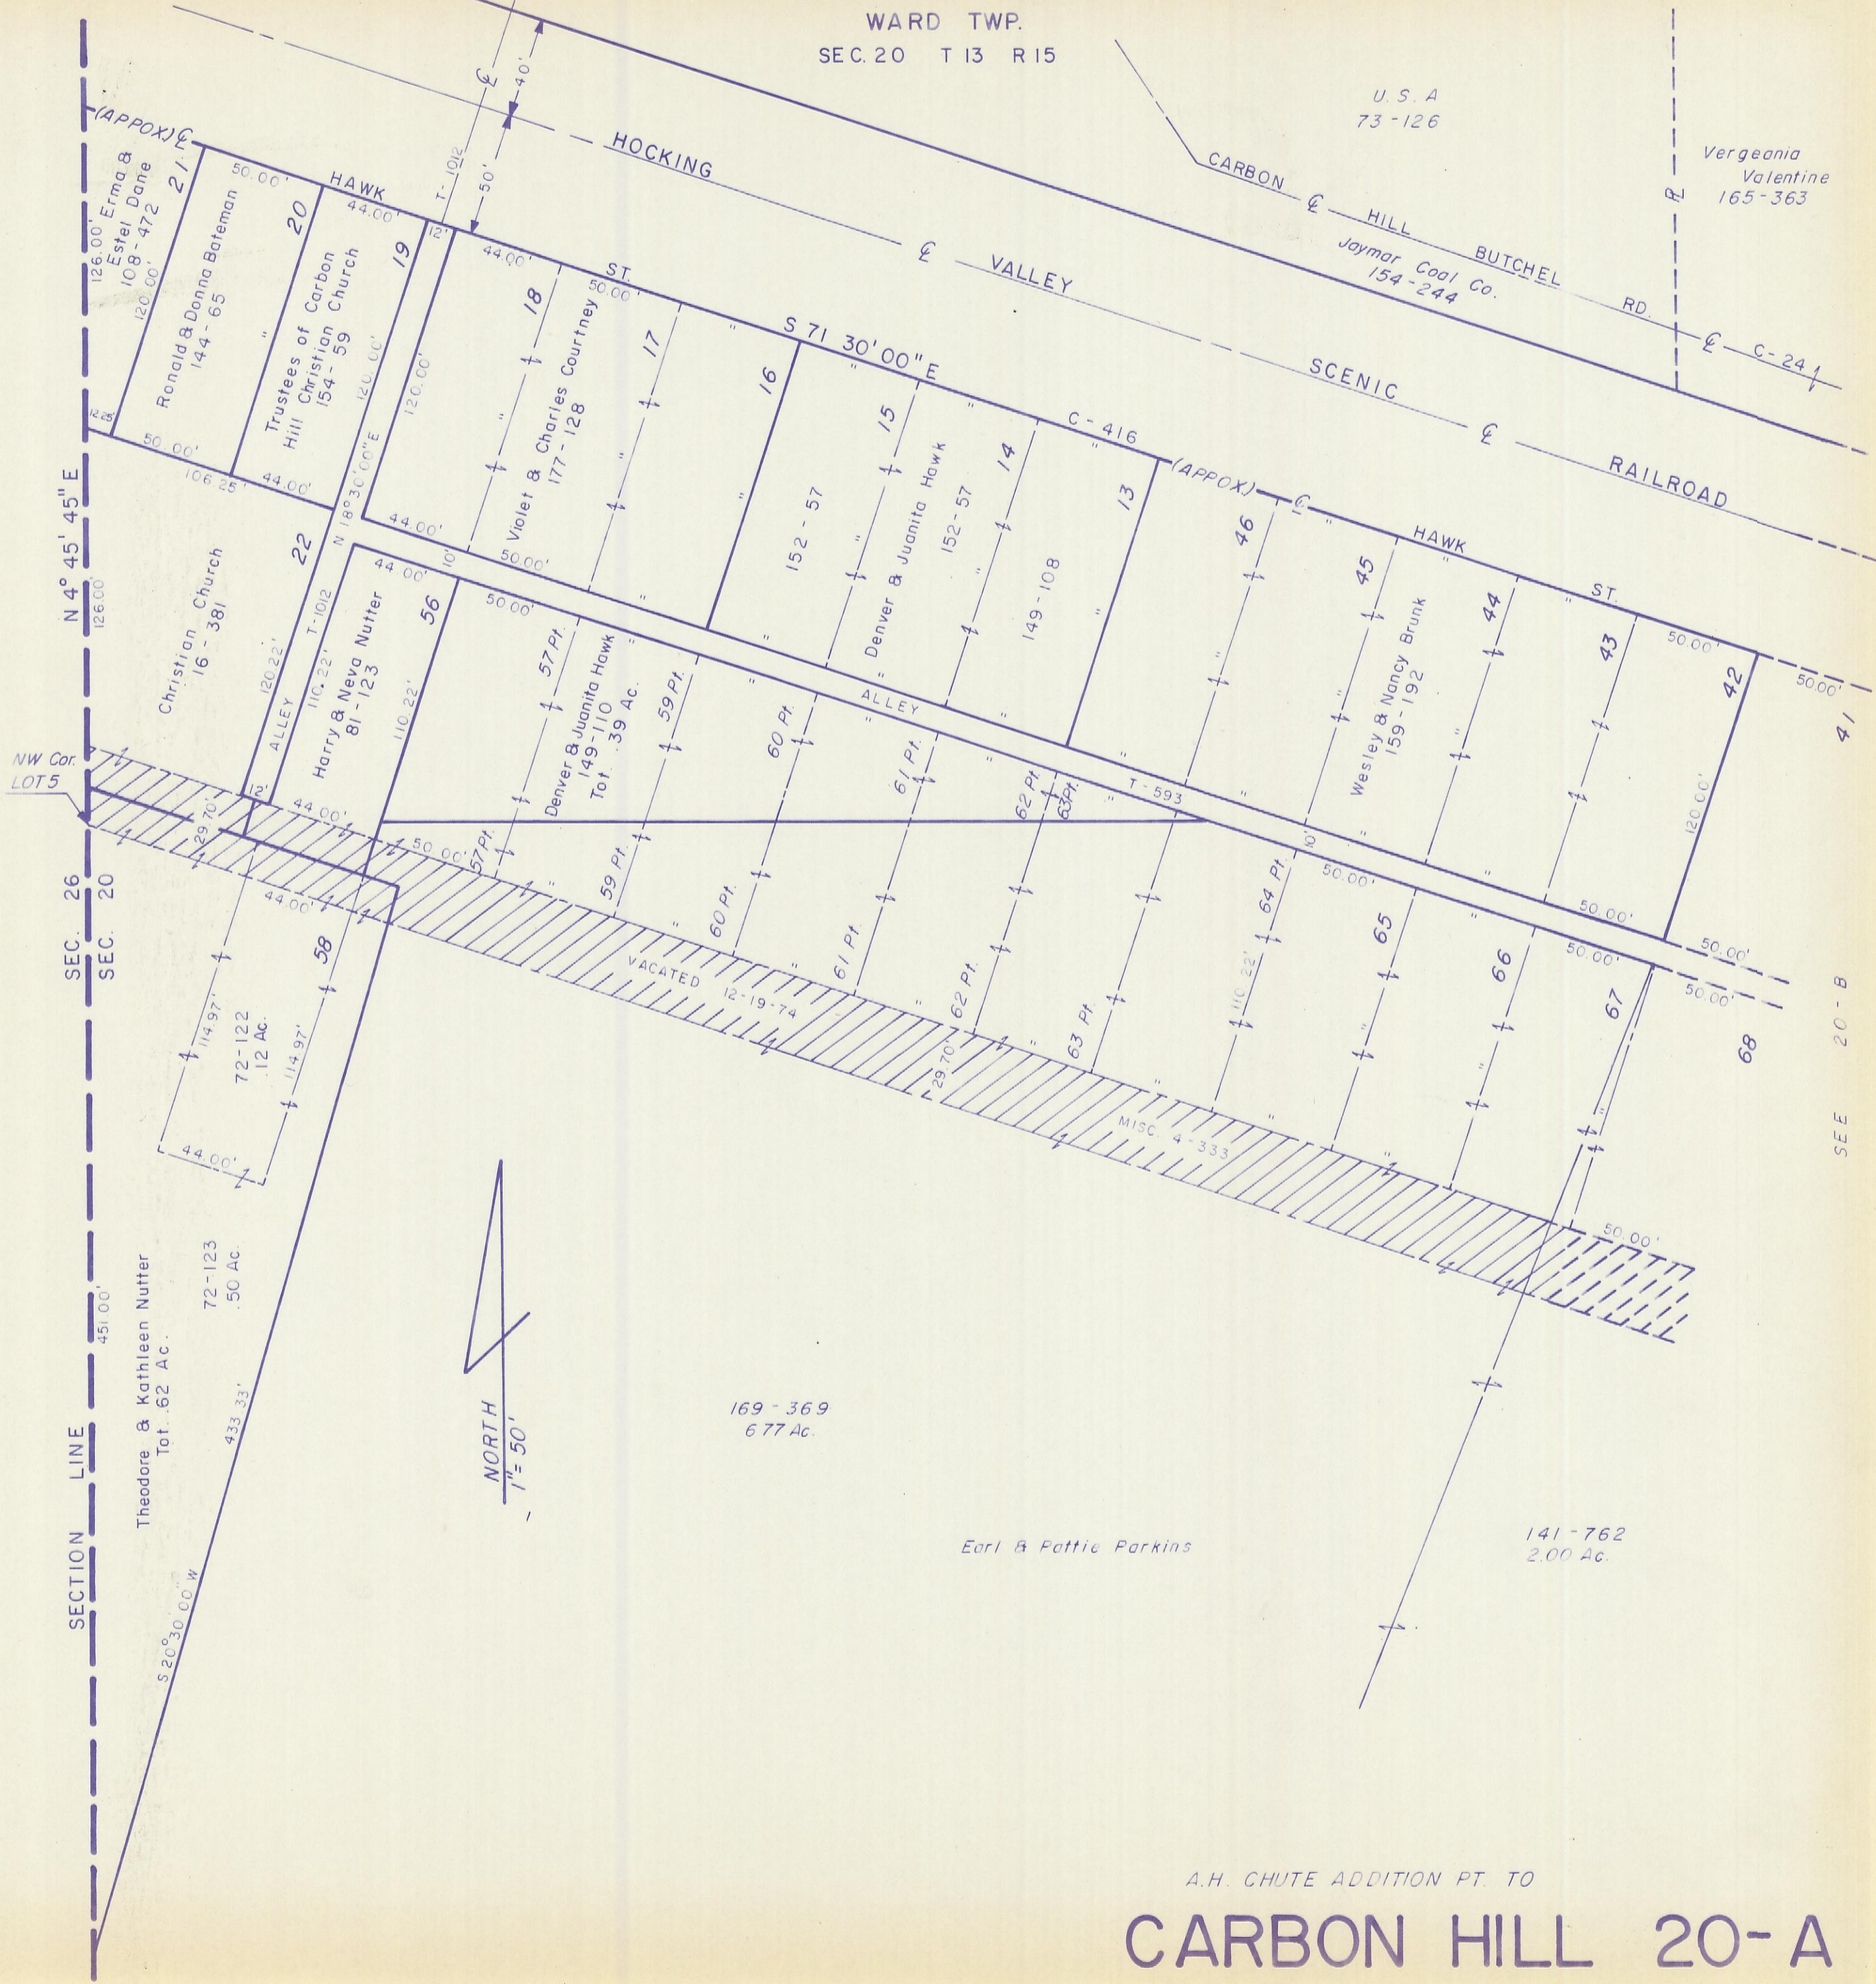

HOCKING COUNTY

WARD TWP.

SEC. 20 T 13 R 15

U.S.A
73-126

Vergeania
Valentine
165-363

N 4° 45' 45" E

SEC. 26
SEC. 20

SECTION LINE

Theodore & Kathleen Nutter
Tot. 62 Ac.

72-123
.50 Ac.

S 20° 30' 00" W

NORTH
1" = 50'

169-369
677 Ac.

Earl & Pattie Parkins

141-762
2.00 Ac.

A.H. CHUTE ADDITION PT. TO

CARBON HILL 20-A

SEE 20-B