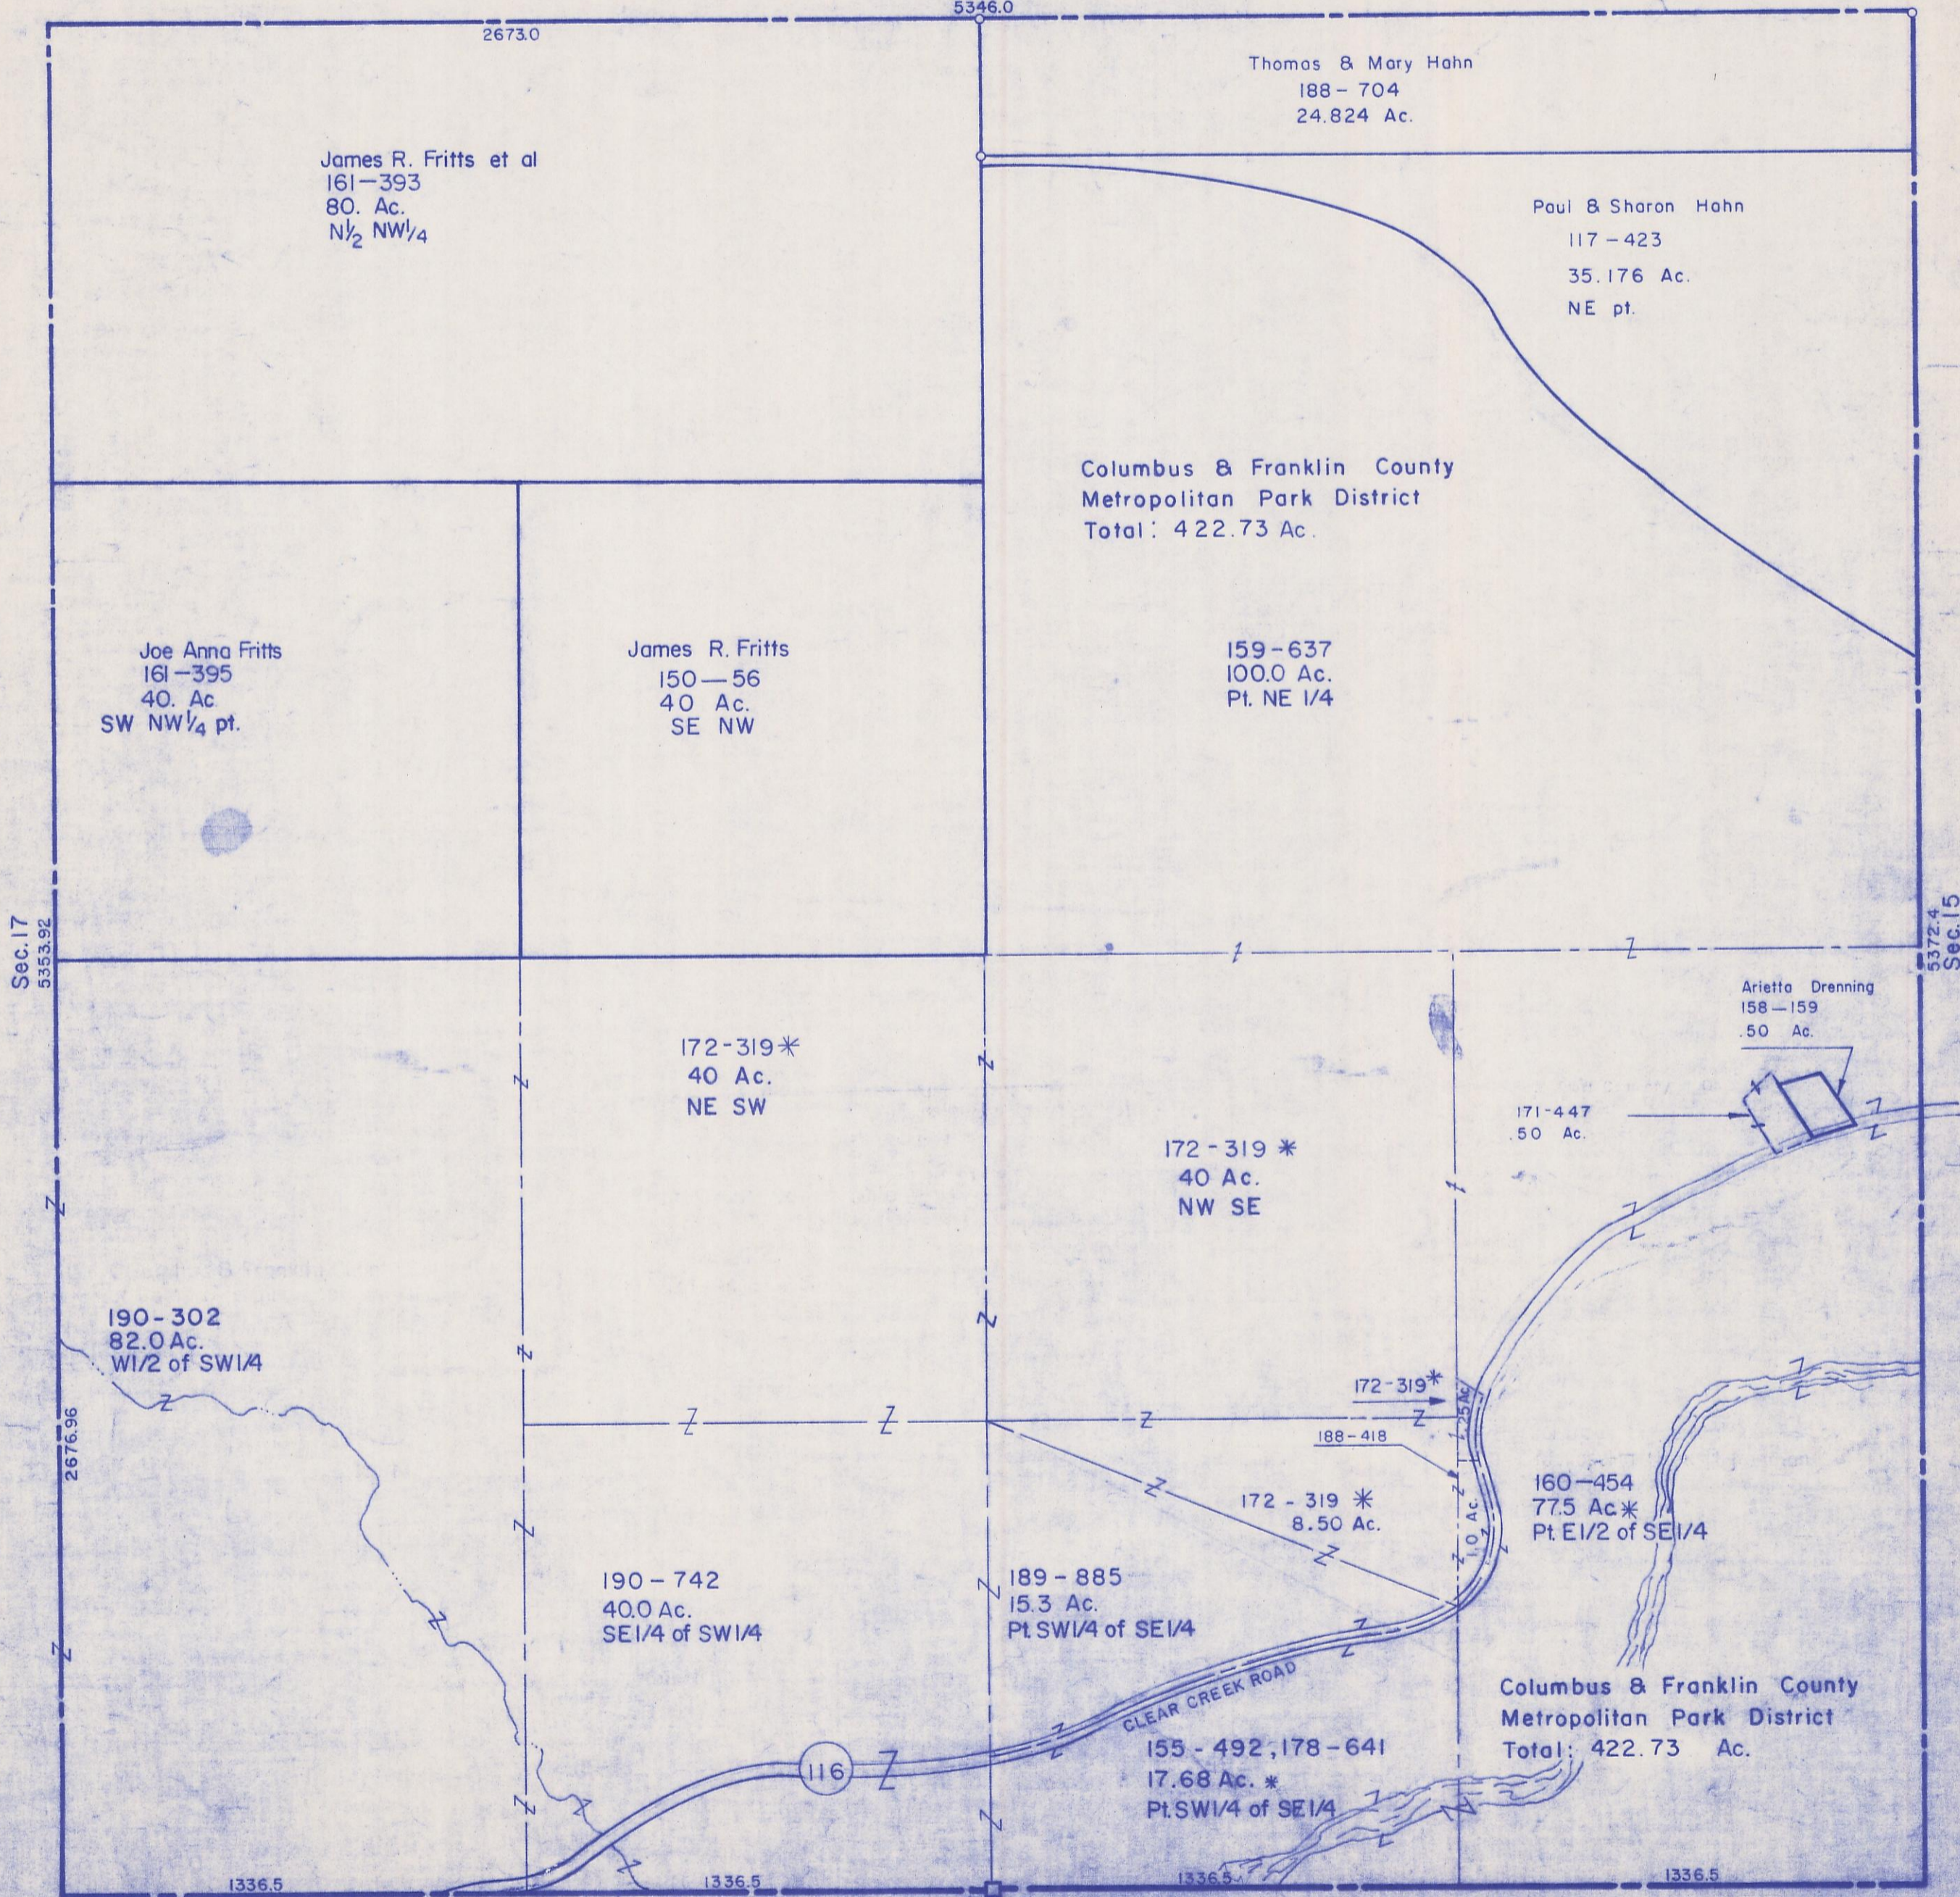

HOCKING COUNTY

Sec.16 T13 R18

GOOD HOPE TWP.

Scale=1"=400'

FAIRFIELD CO.

5346.0

Sec.17  
5353.92

5372.4  
Sec.15

5346.0  
Sec. 21

Sec. 16