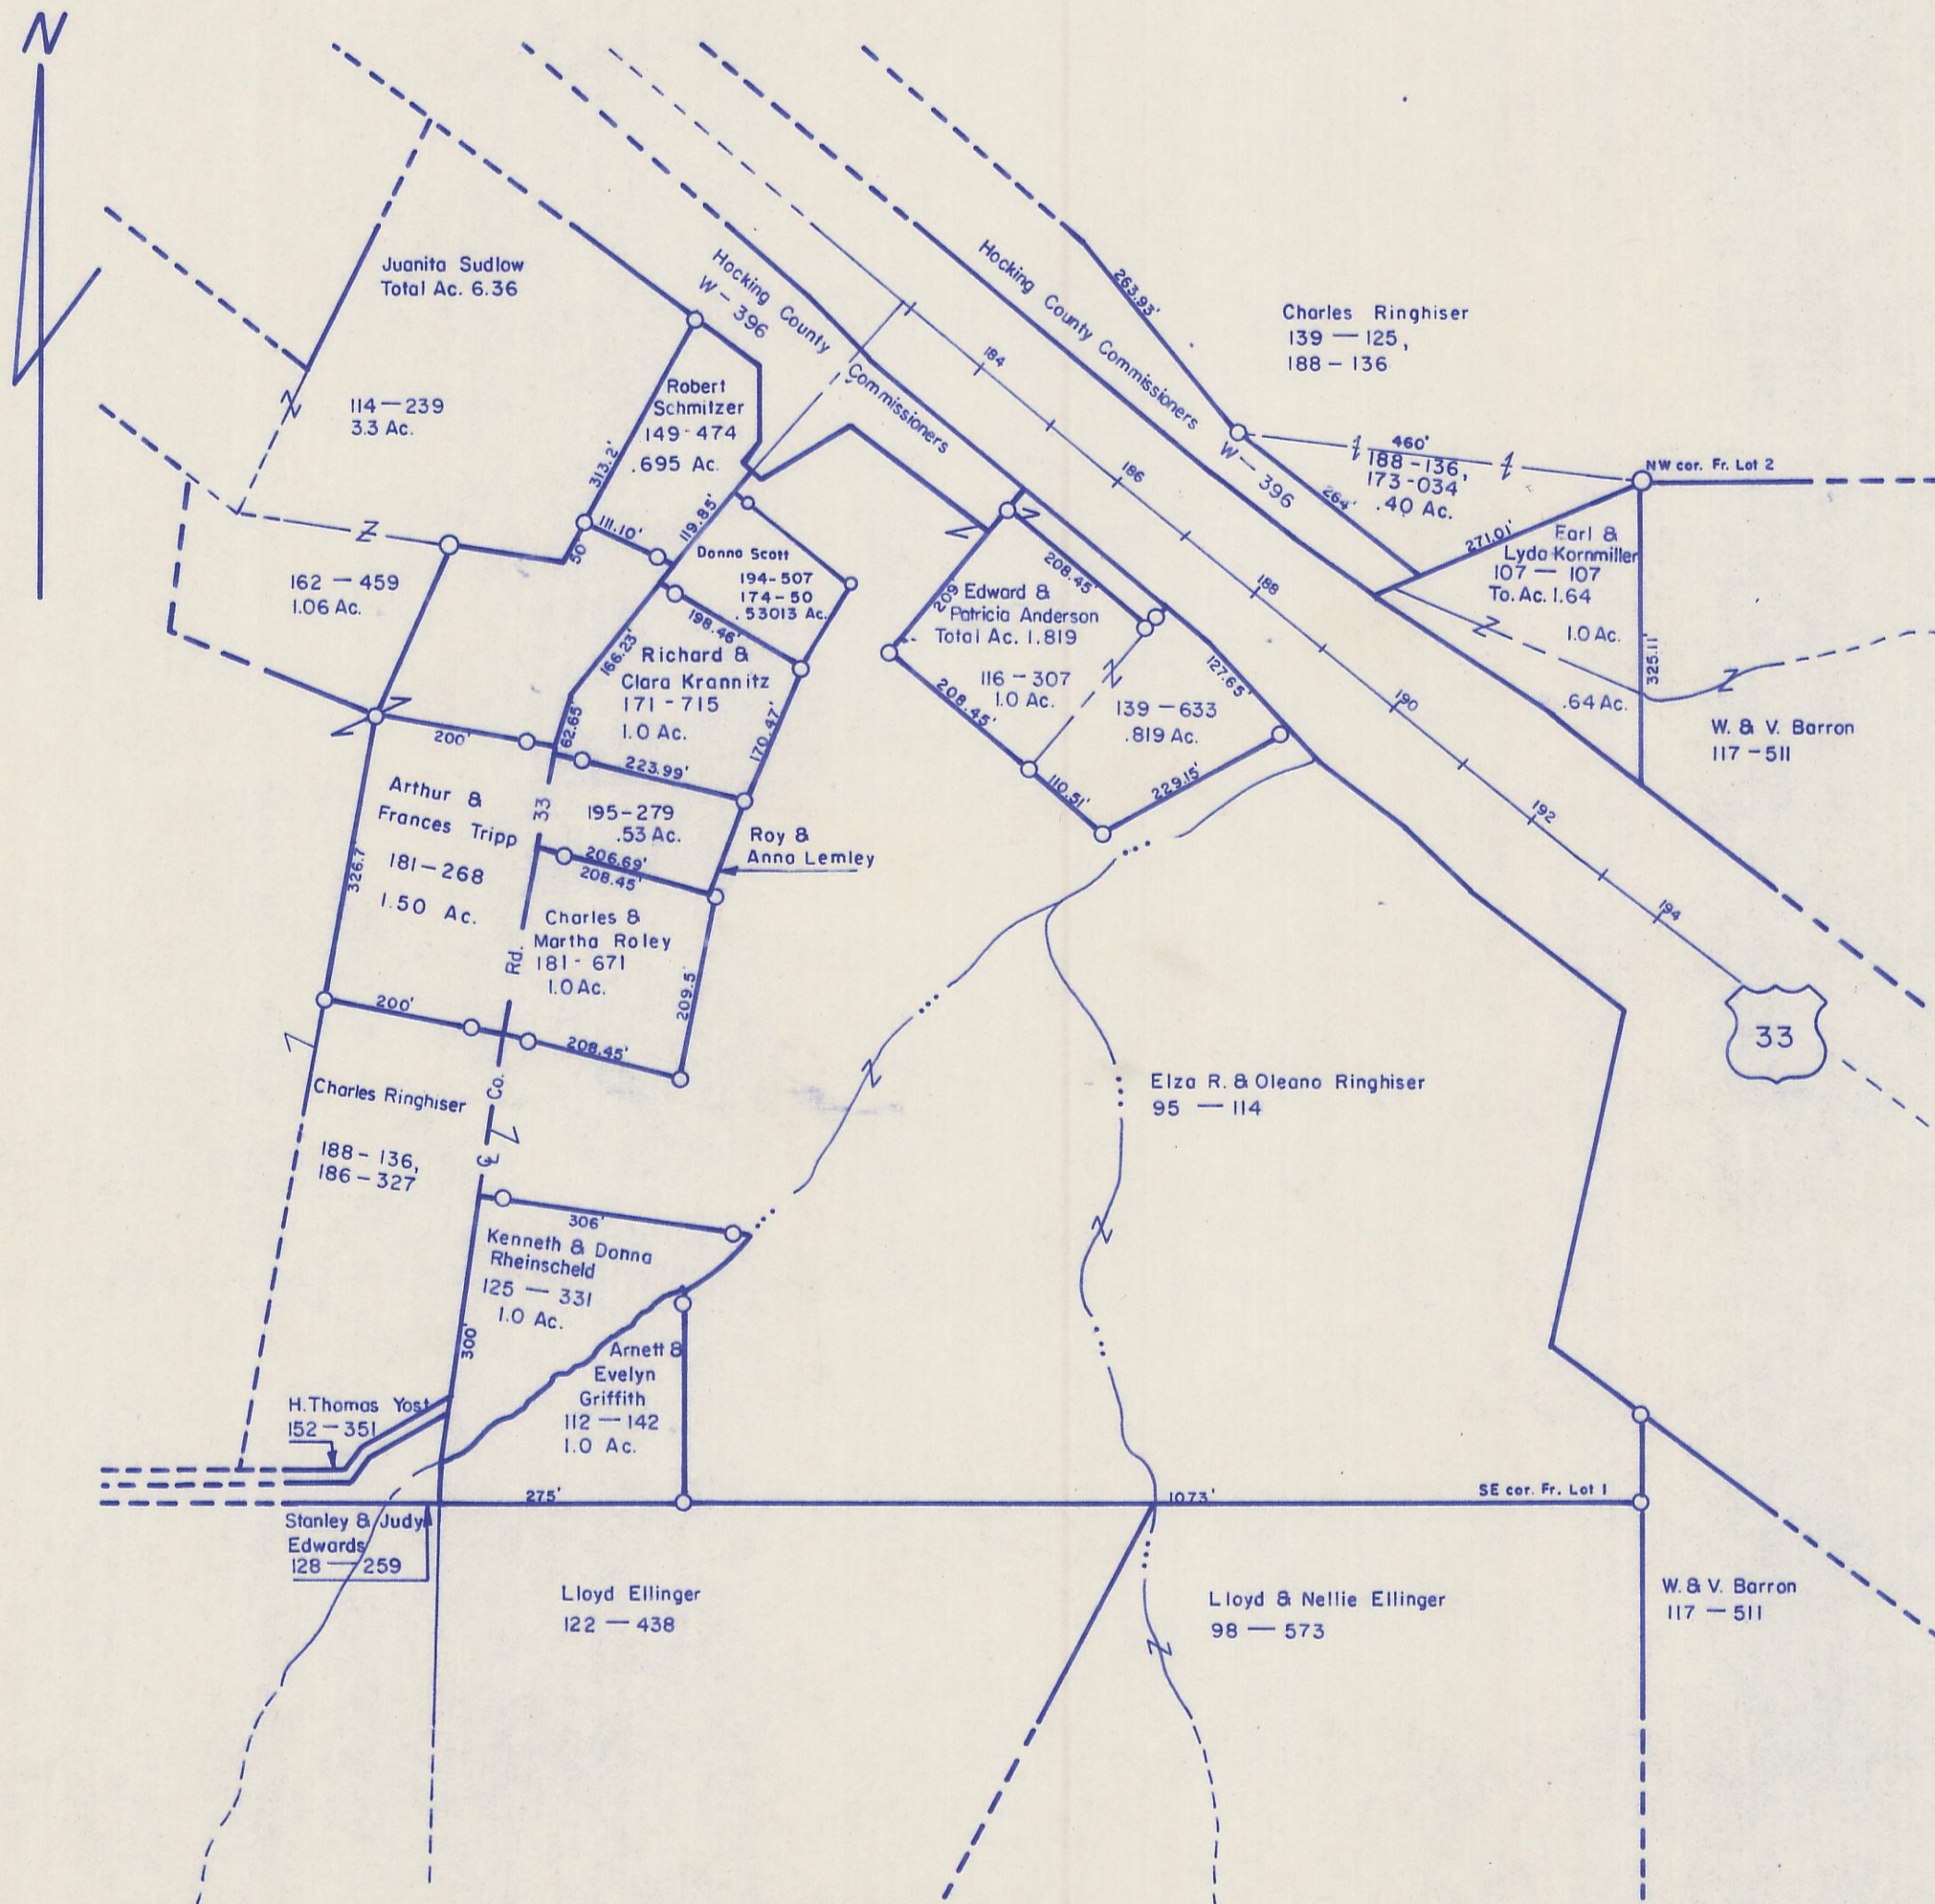

HOCKING COUNTY

GOOD HOPE

(25-E)

SEC. 25 T13 R18

Scale 1" = 200'

25-E