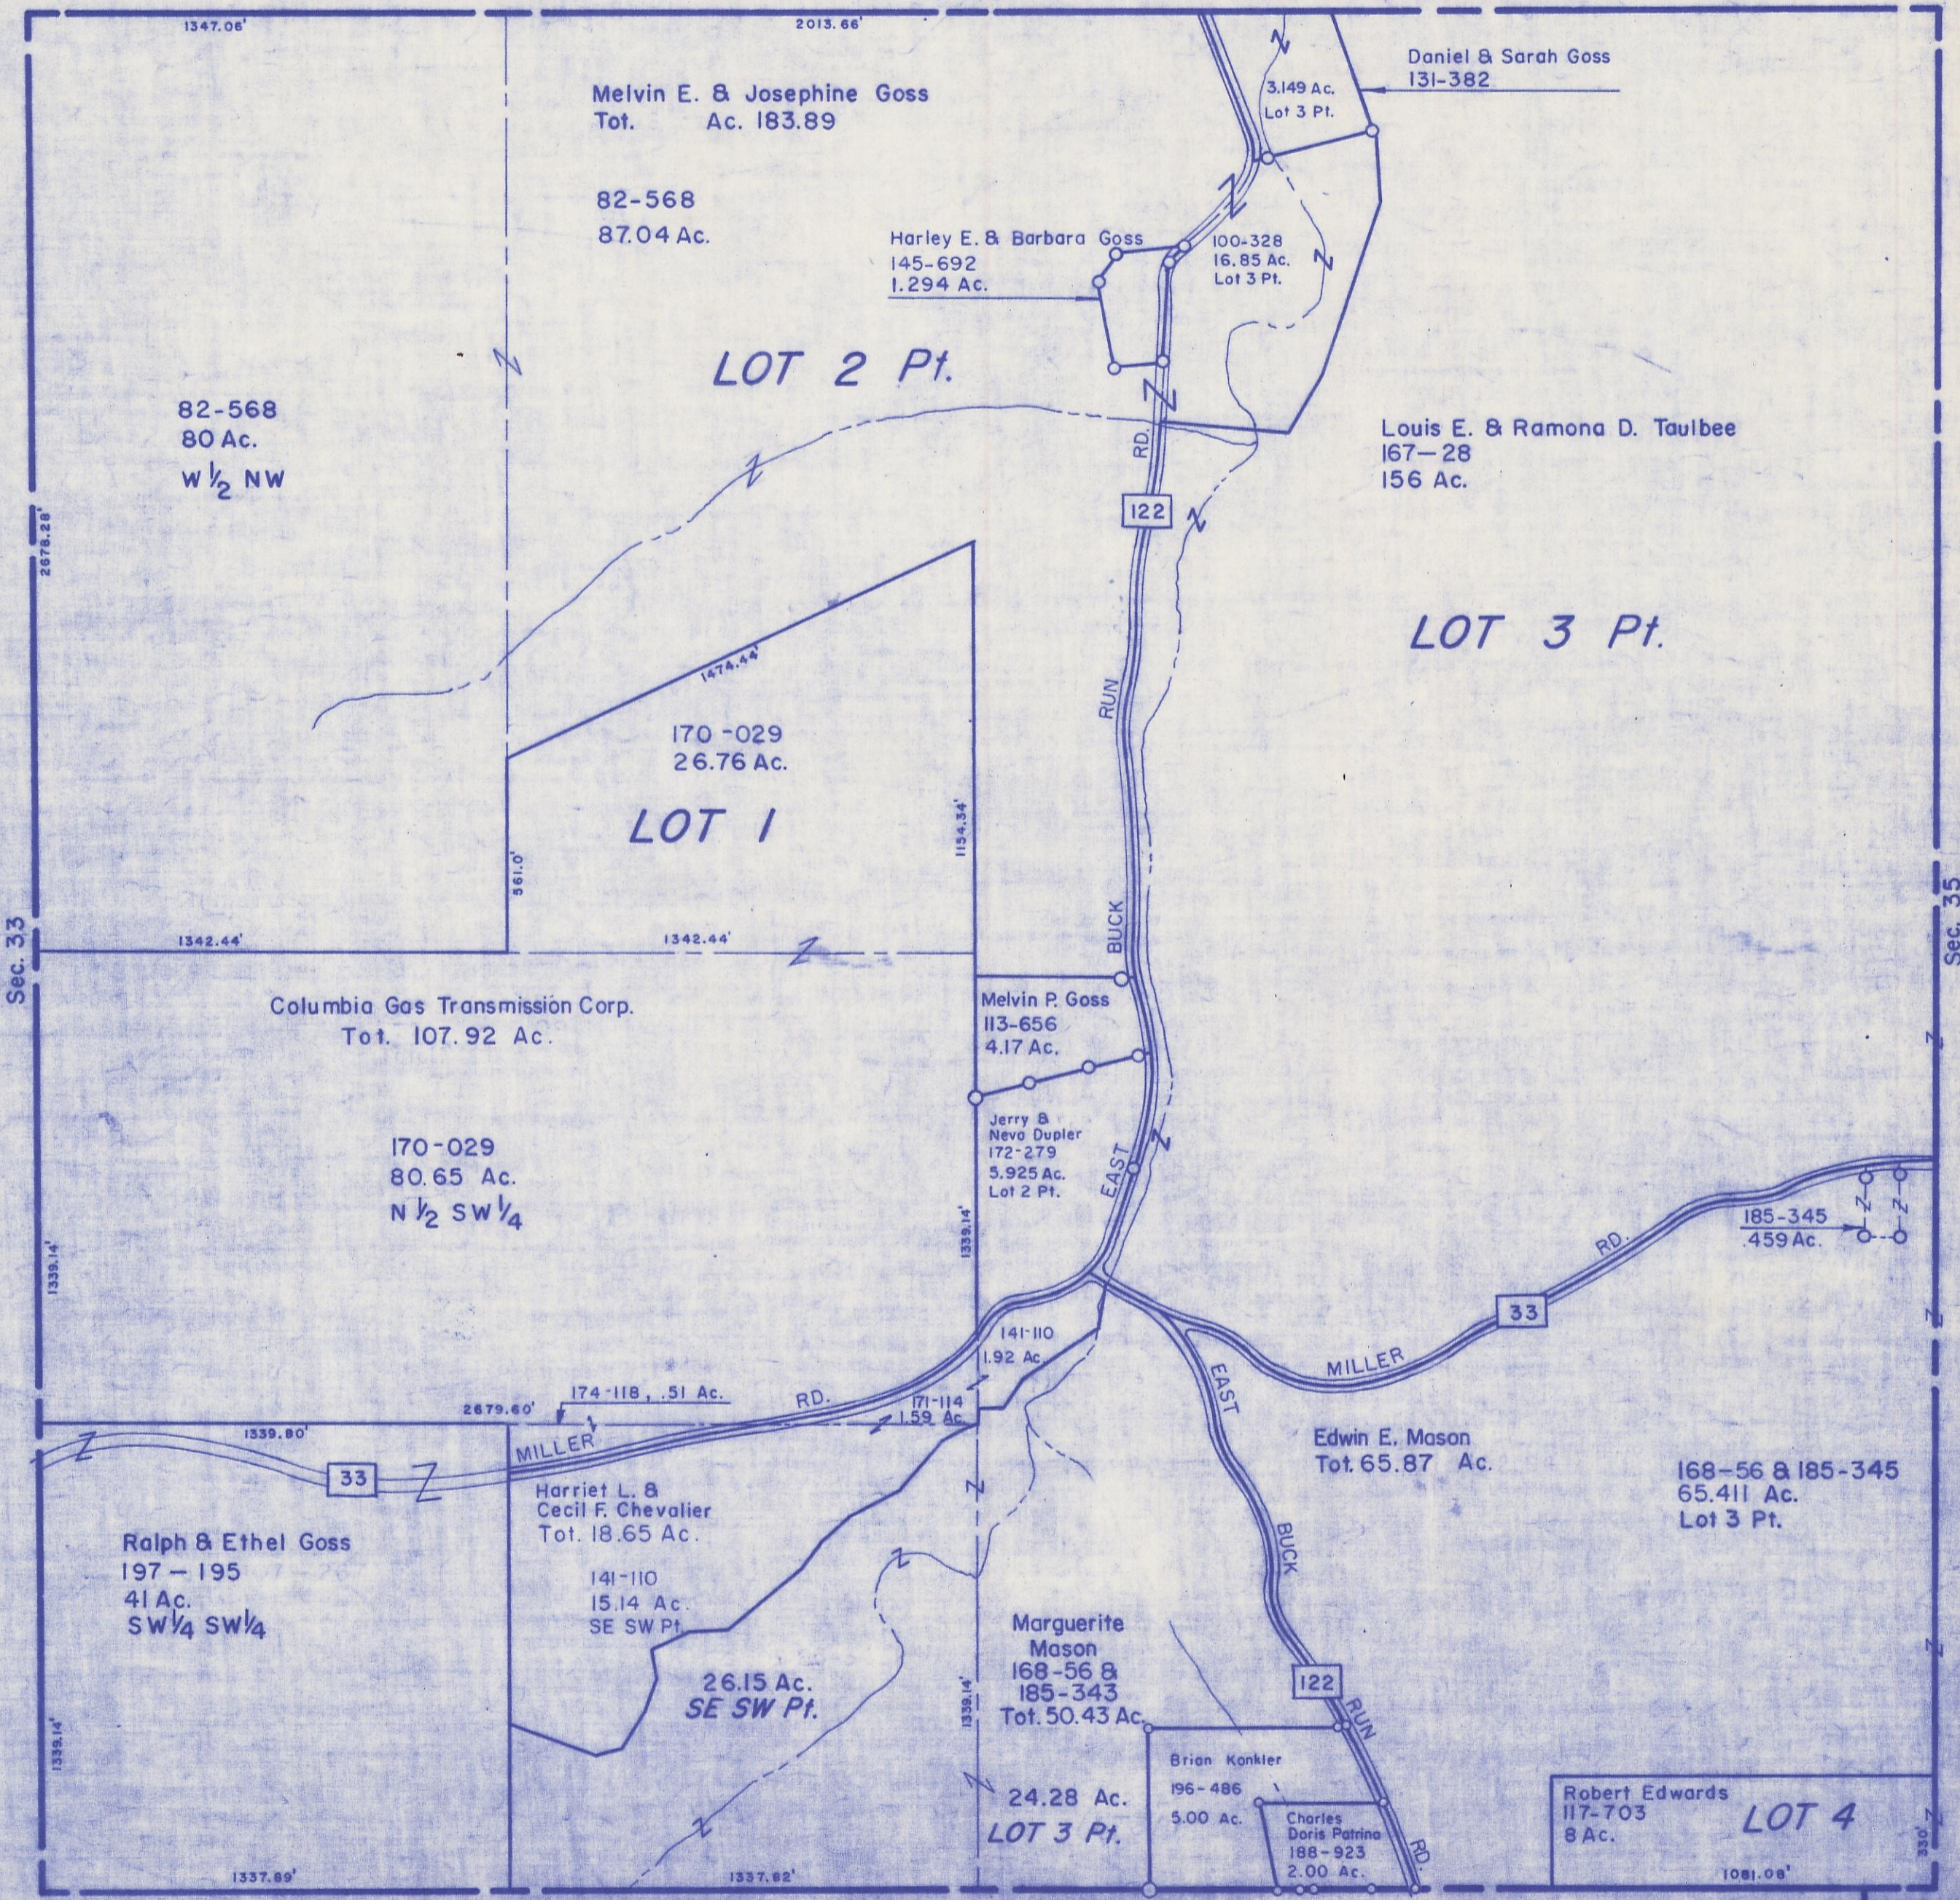

HOCKING COUNTY

Sec.34 T13 R18

GOOD HOPE TWP

Scale 1"=400

Page 22

Sec. 27

Laurel Twp. Sec. 3

Sec. 2  
Laurel Twp.

Sec. 34