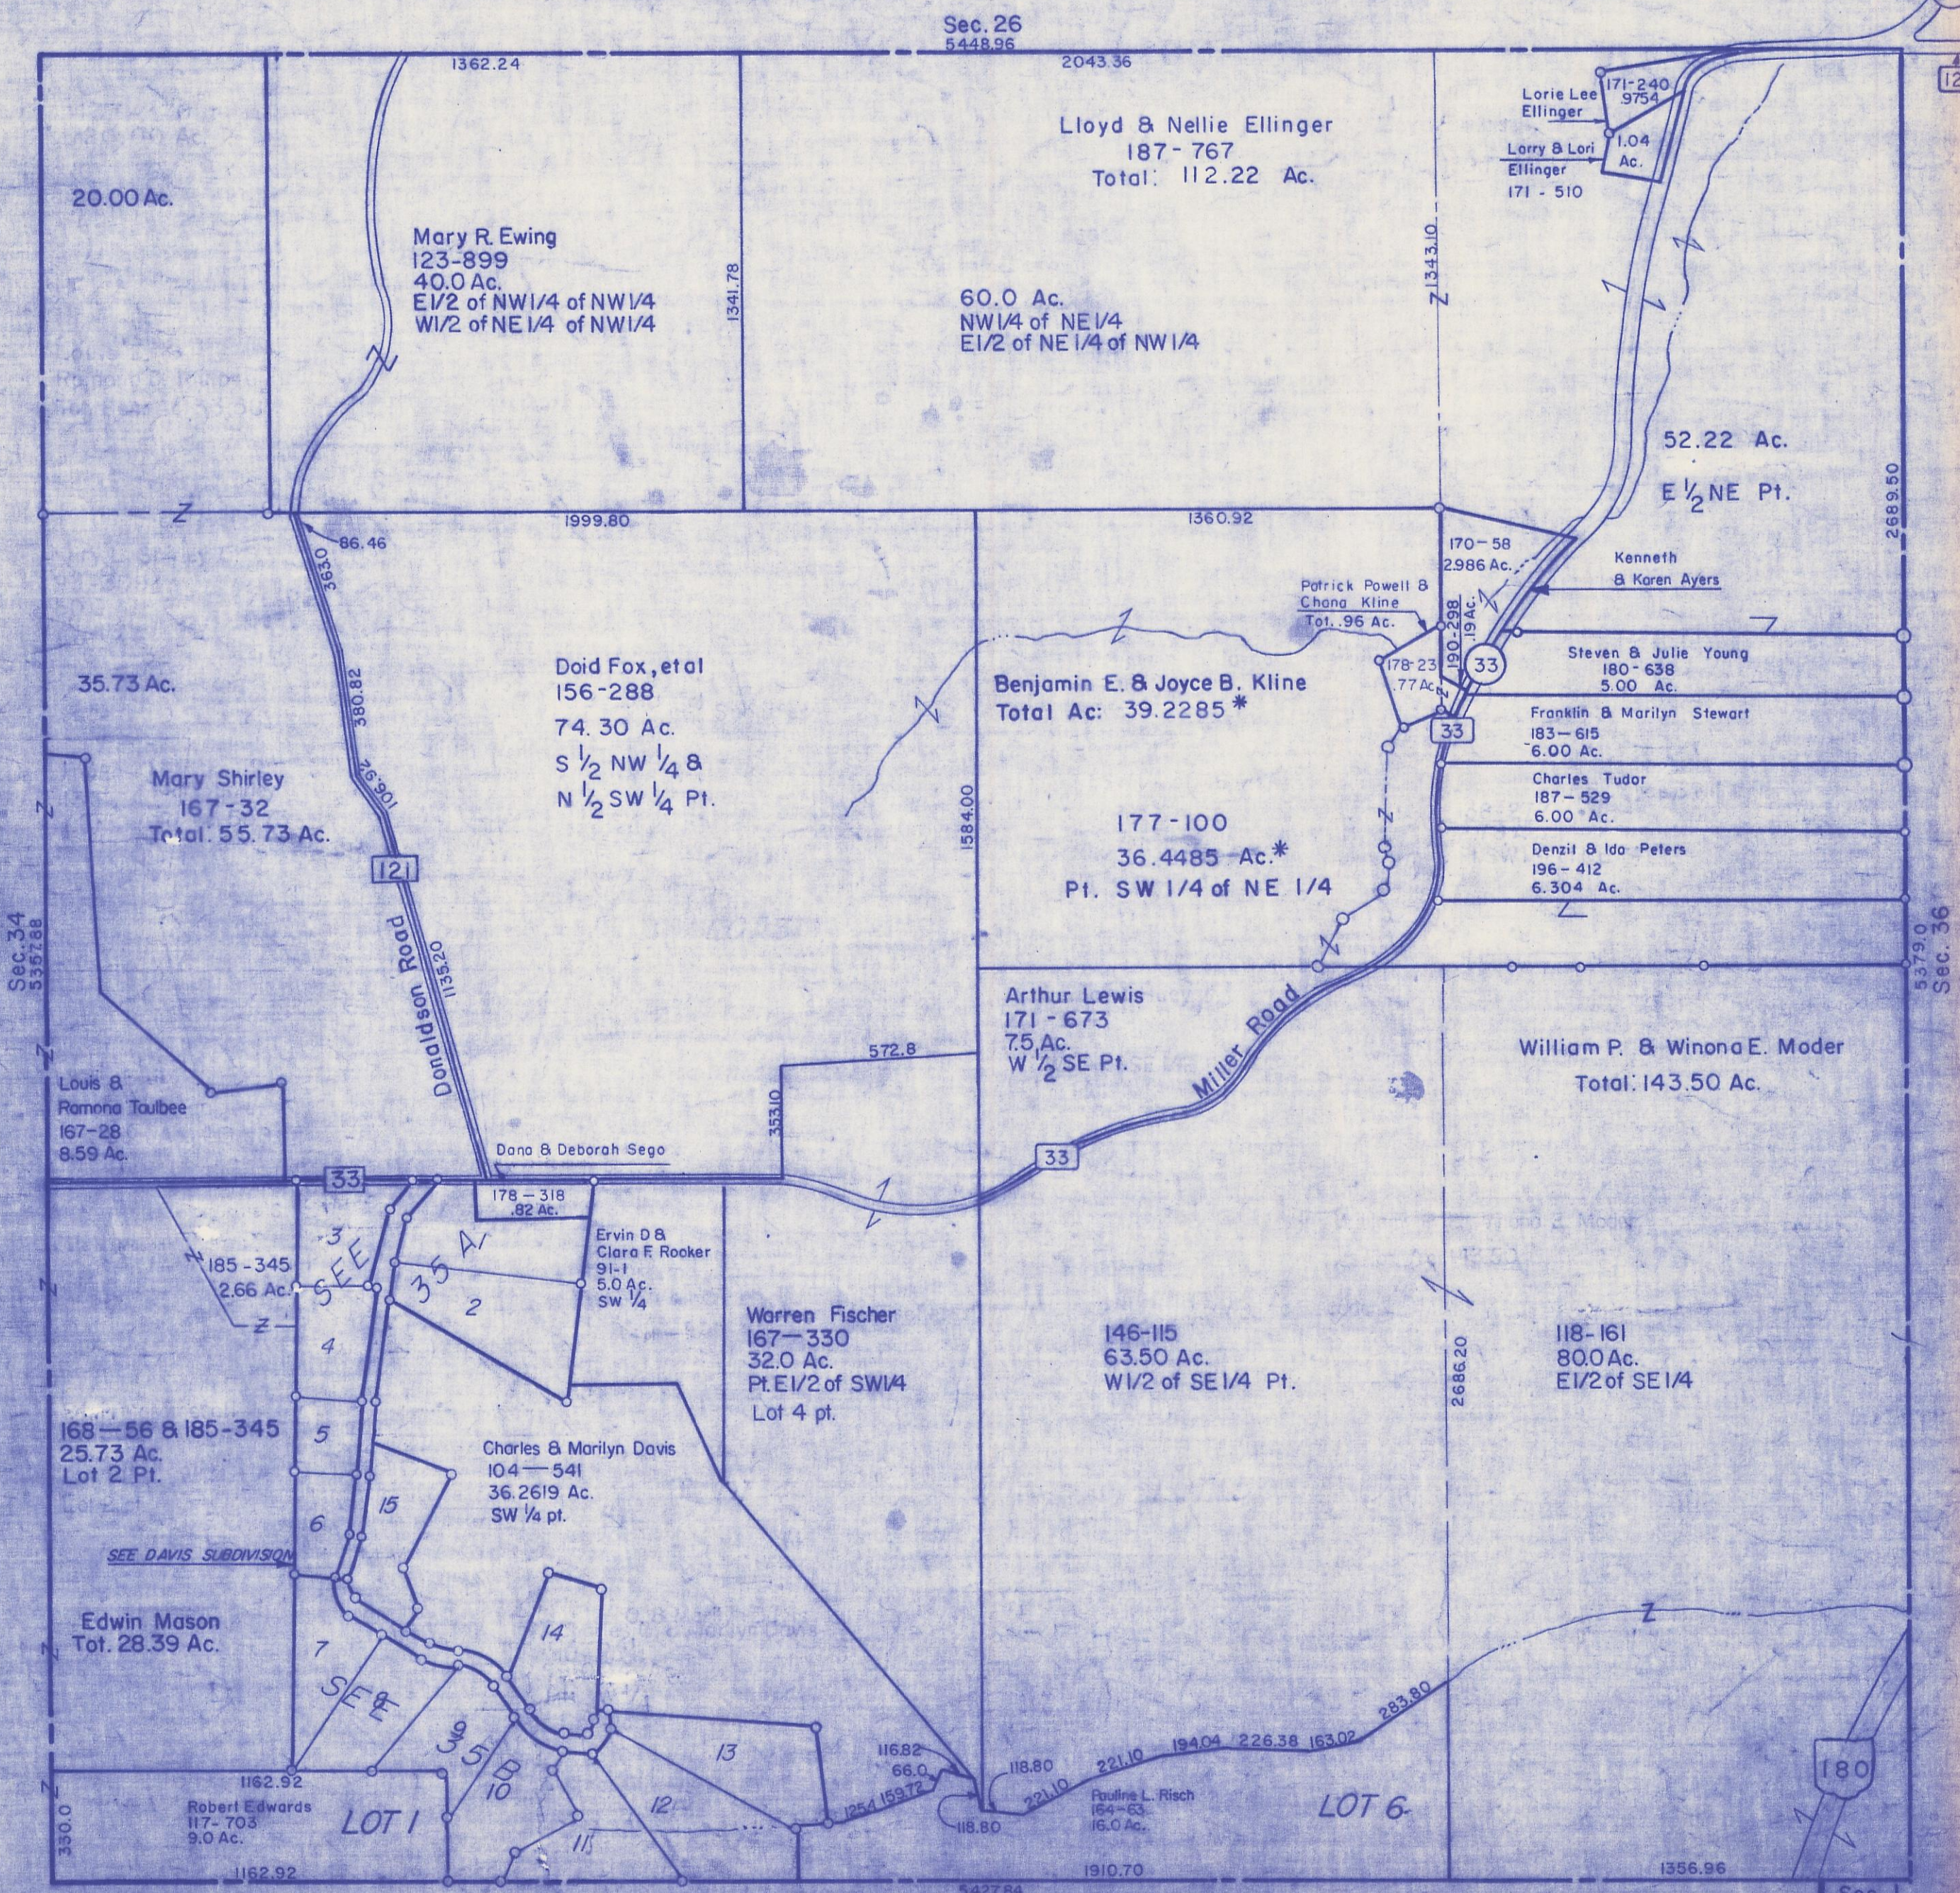

HOCKING COUNTY

Sec. 35 T13 R18

GOOD HOPE TWP.

Scale=1"=400'

Laurel Twp. Sec. 2

Sec. 35