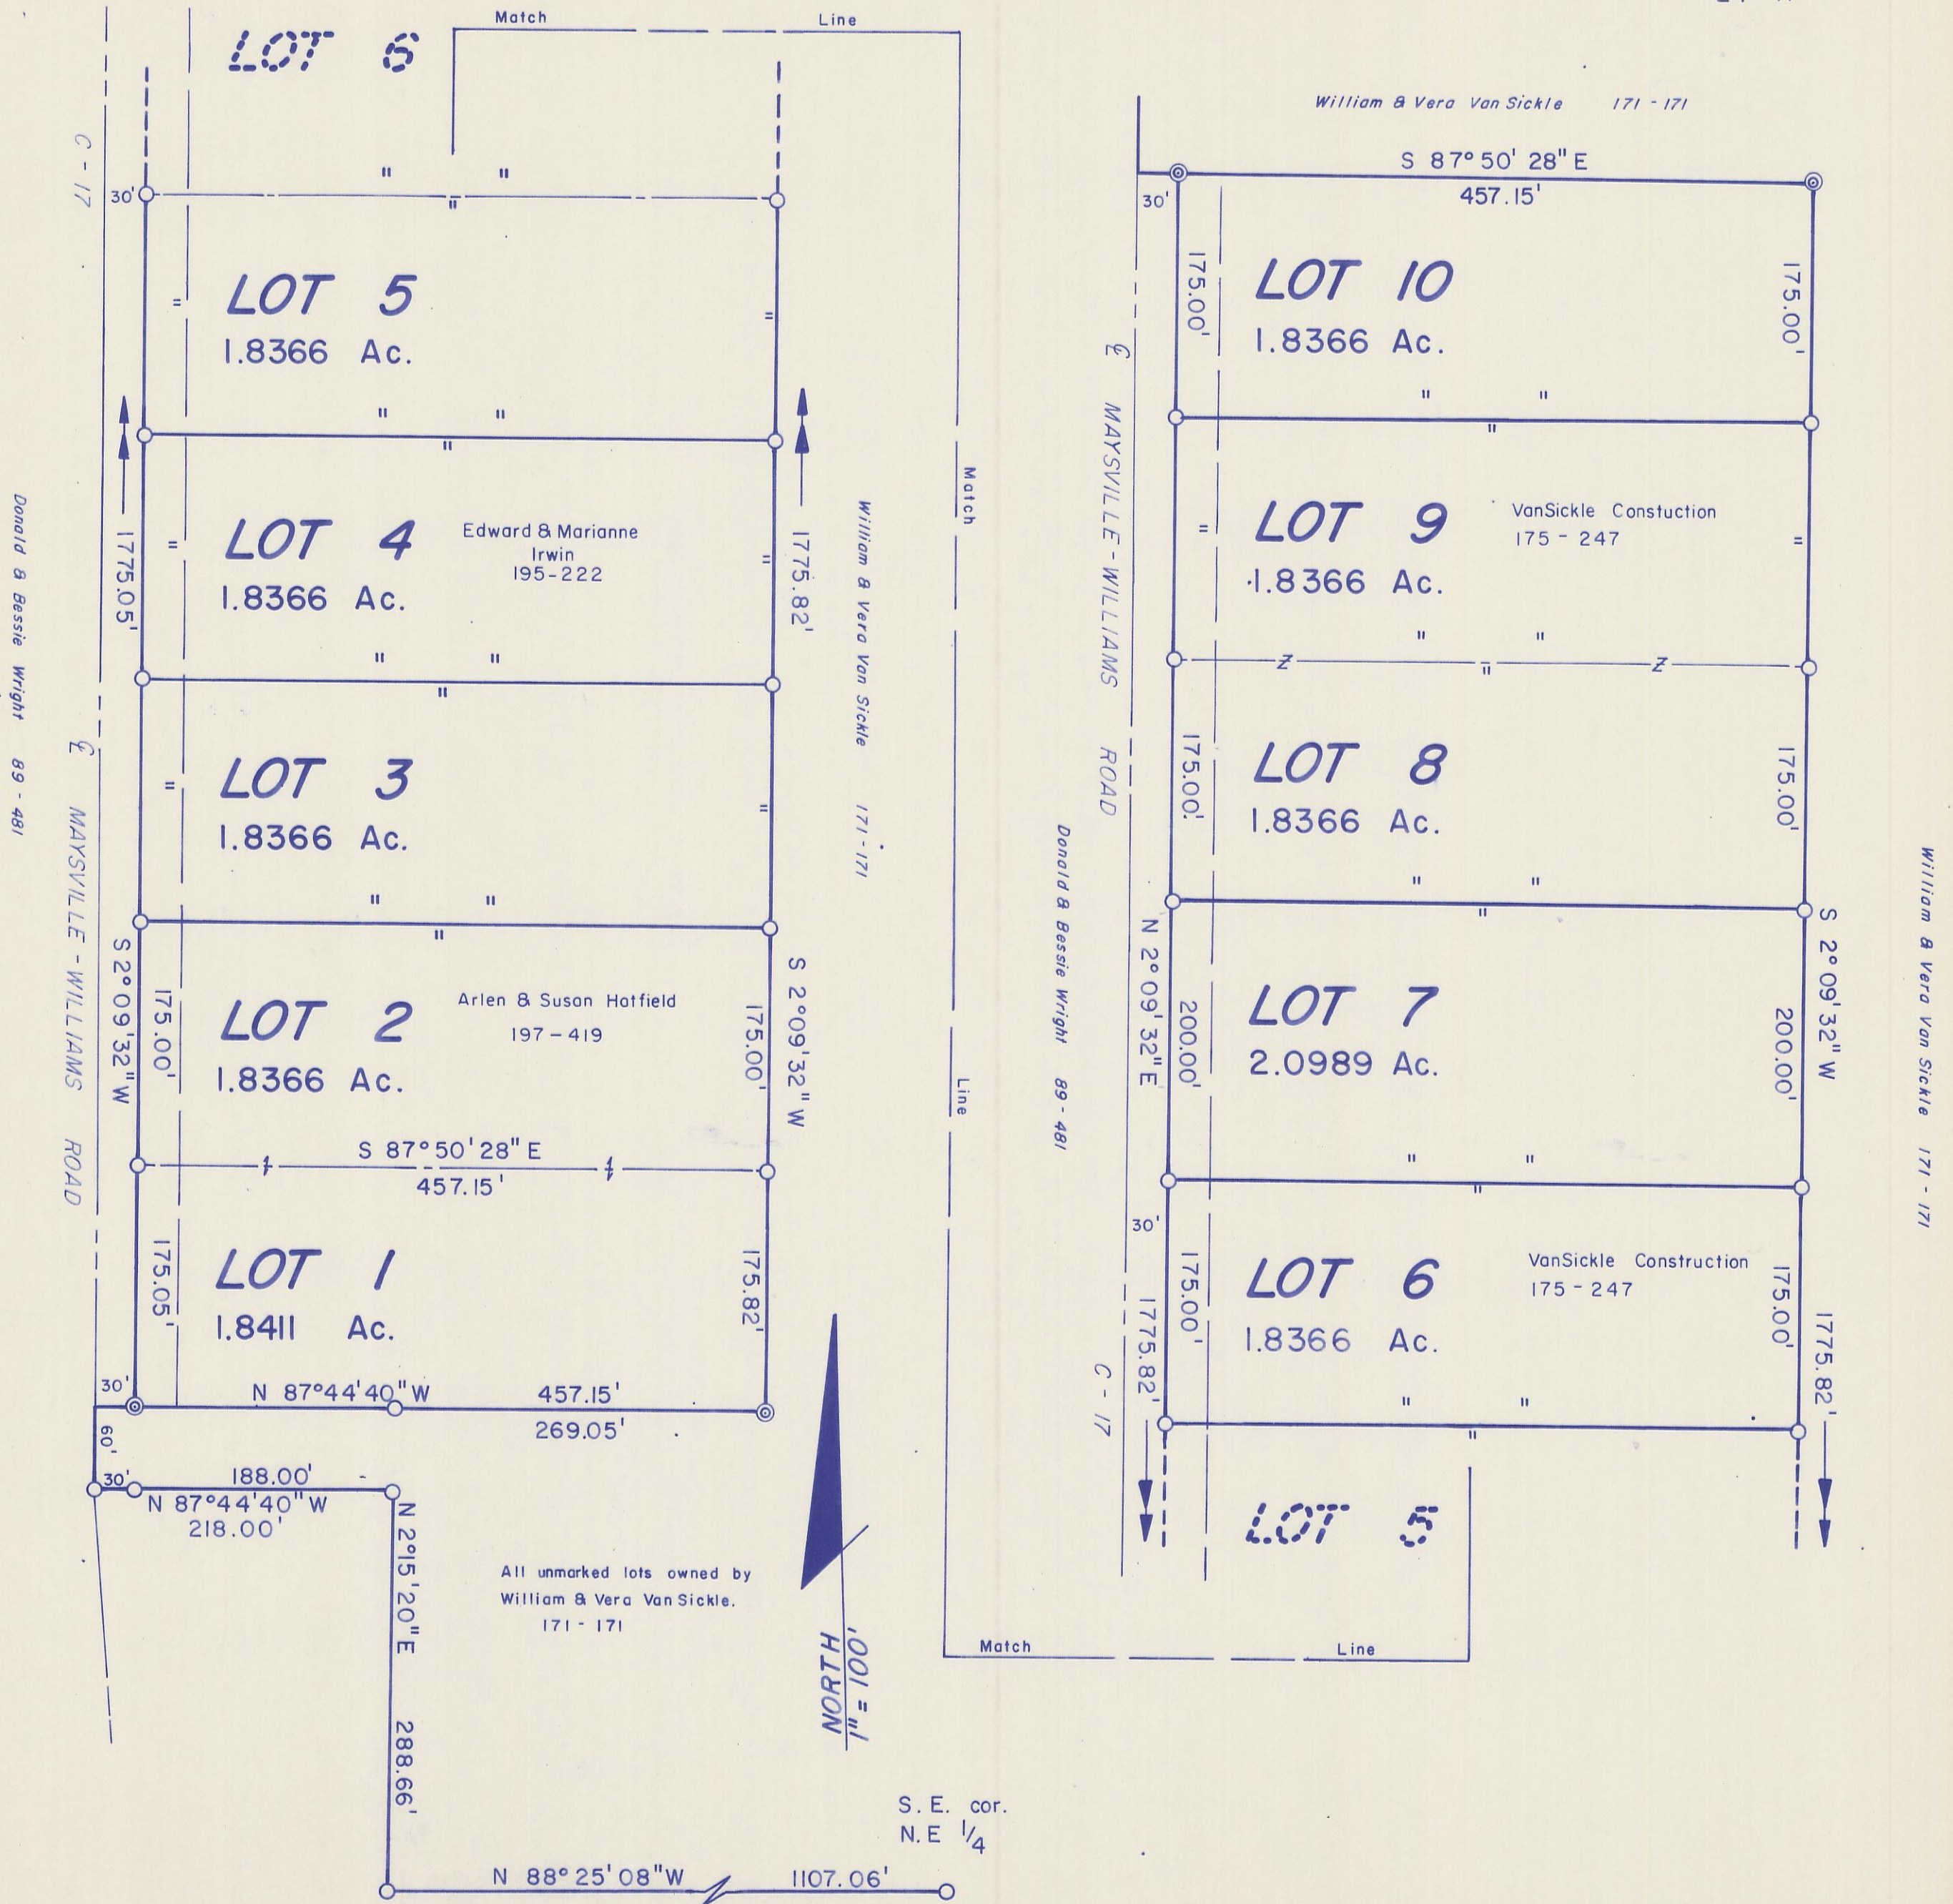

HOCKING COUNTY

GREEN TWP.

SEC. 24 T-13 R-16

24 - A

PINE GROVE SUBDIVISION 24-A