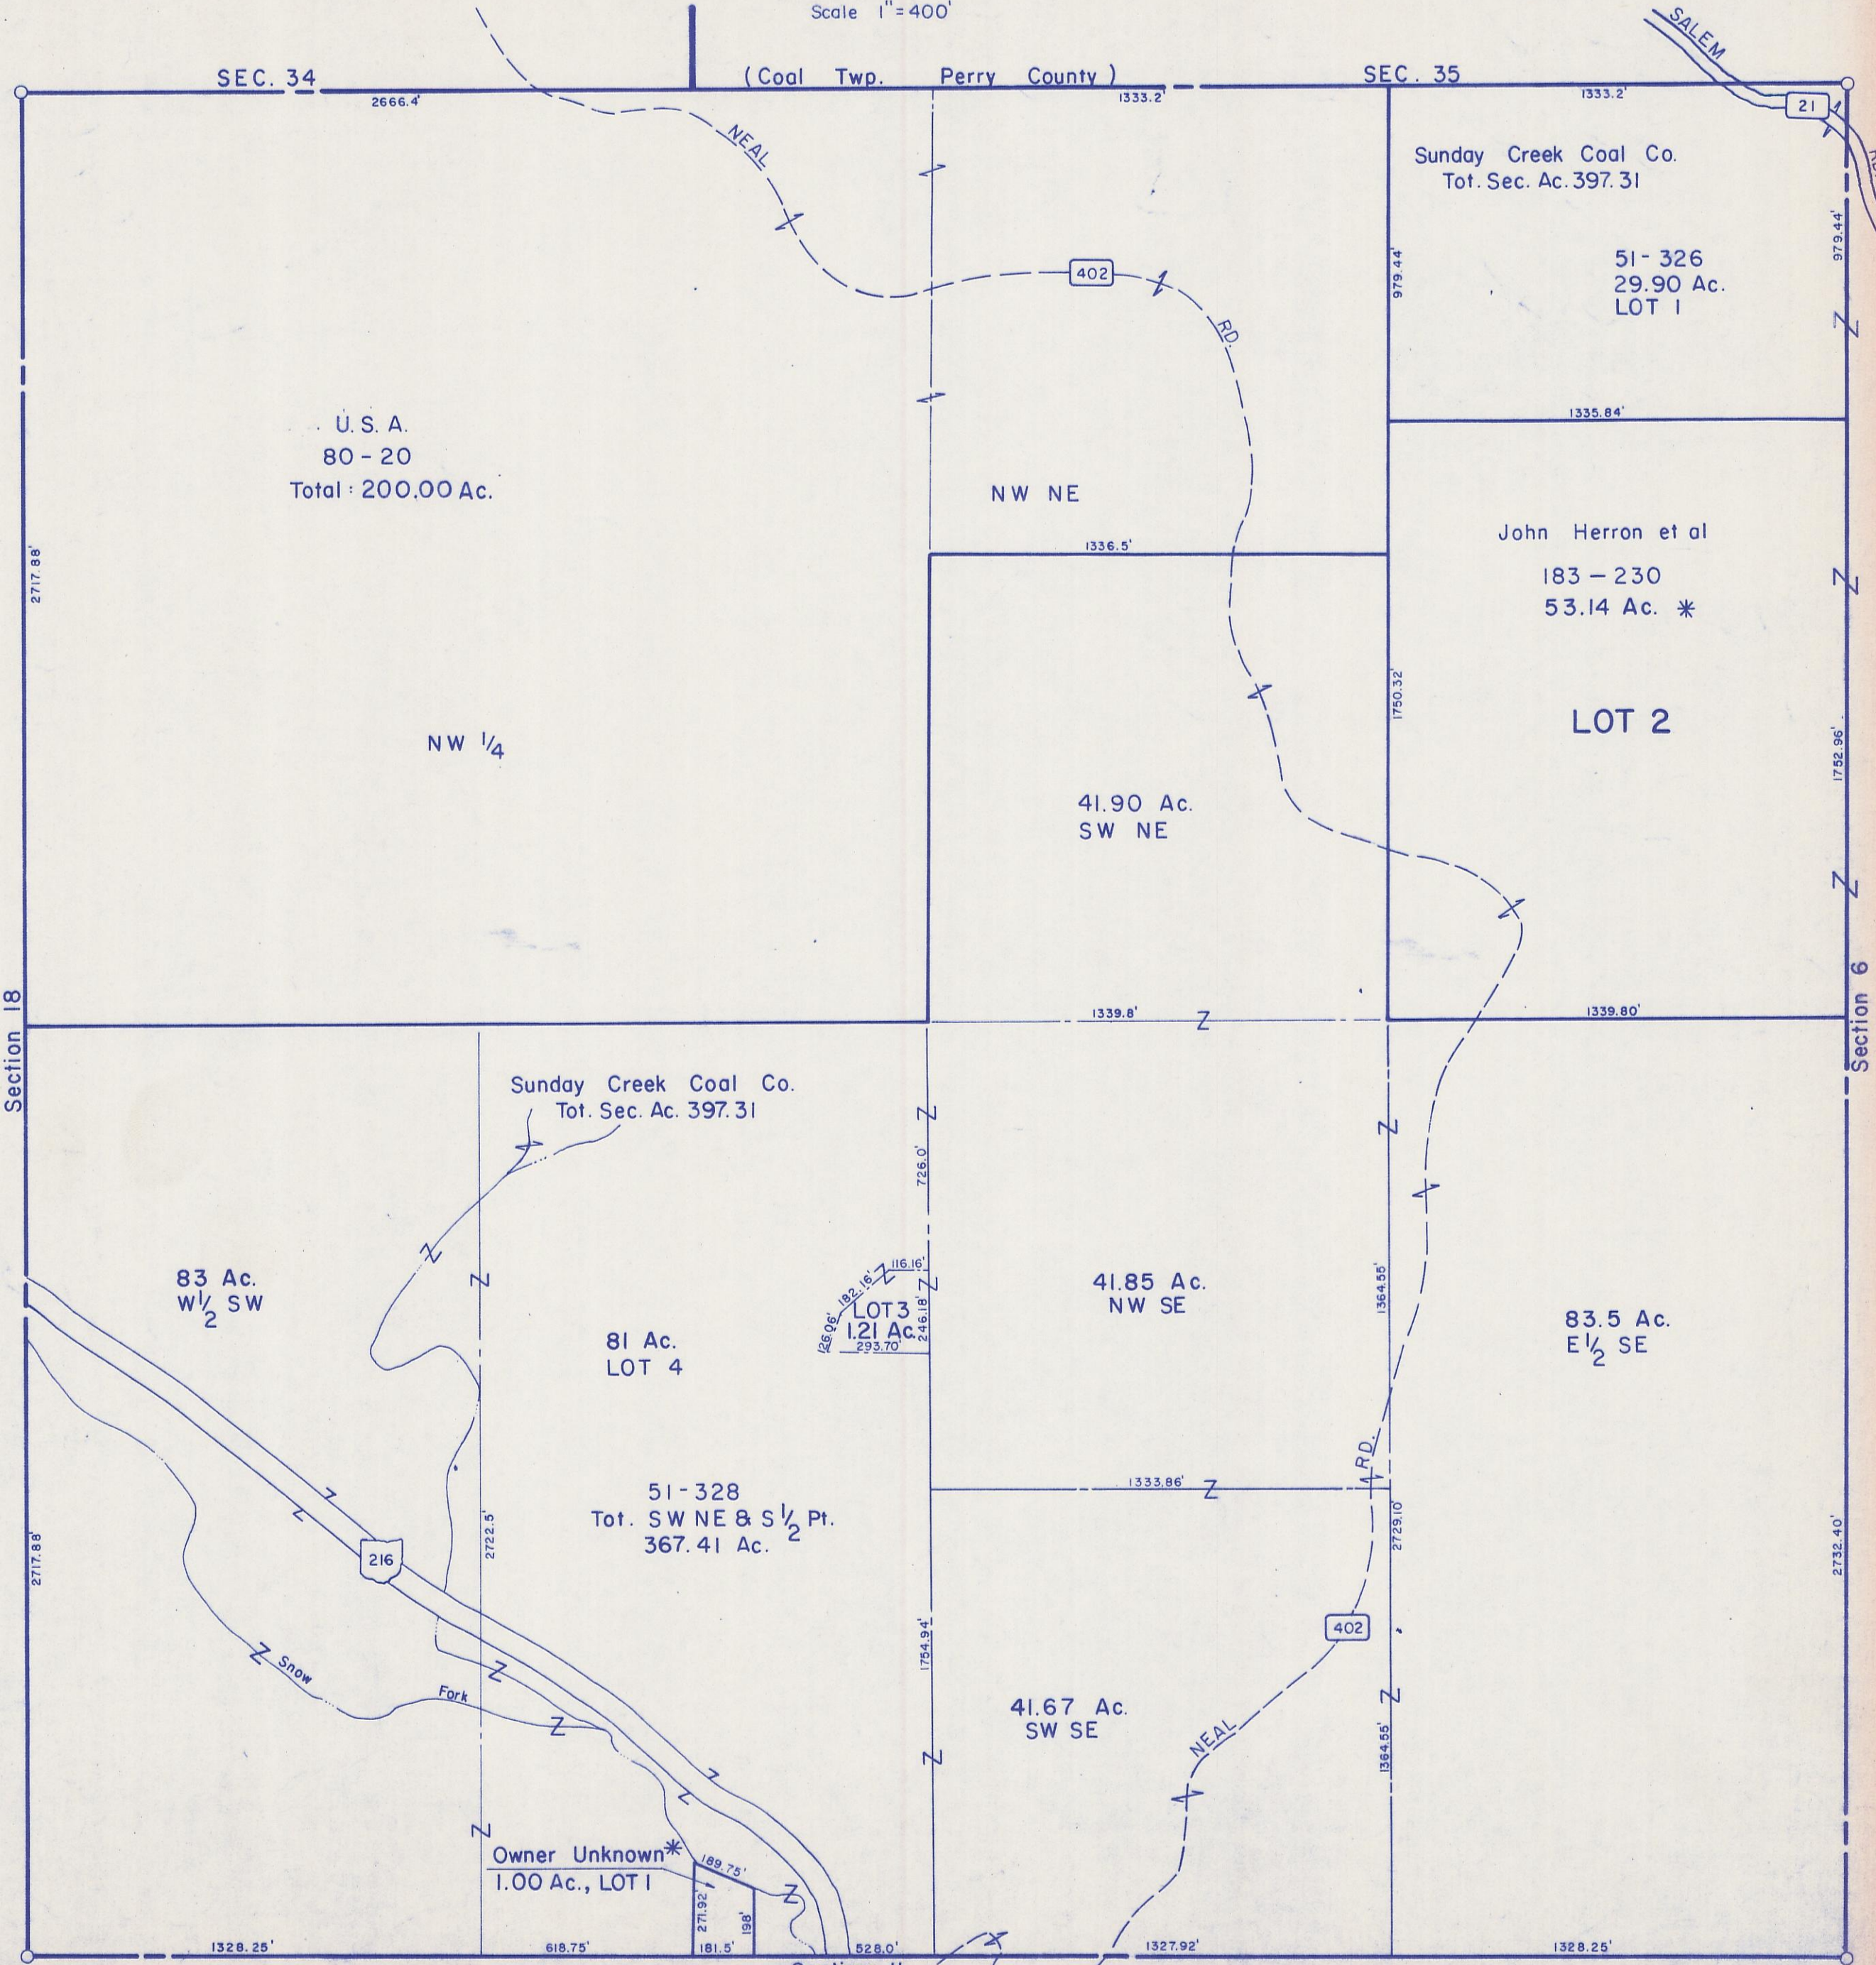

HOCKING COUNTY

Sec. 12 T13 R15

WARD TWP.

Scale 1" = 400'

(Coal Twp. Perry County)

Sec. 12