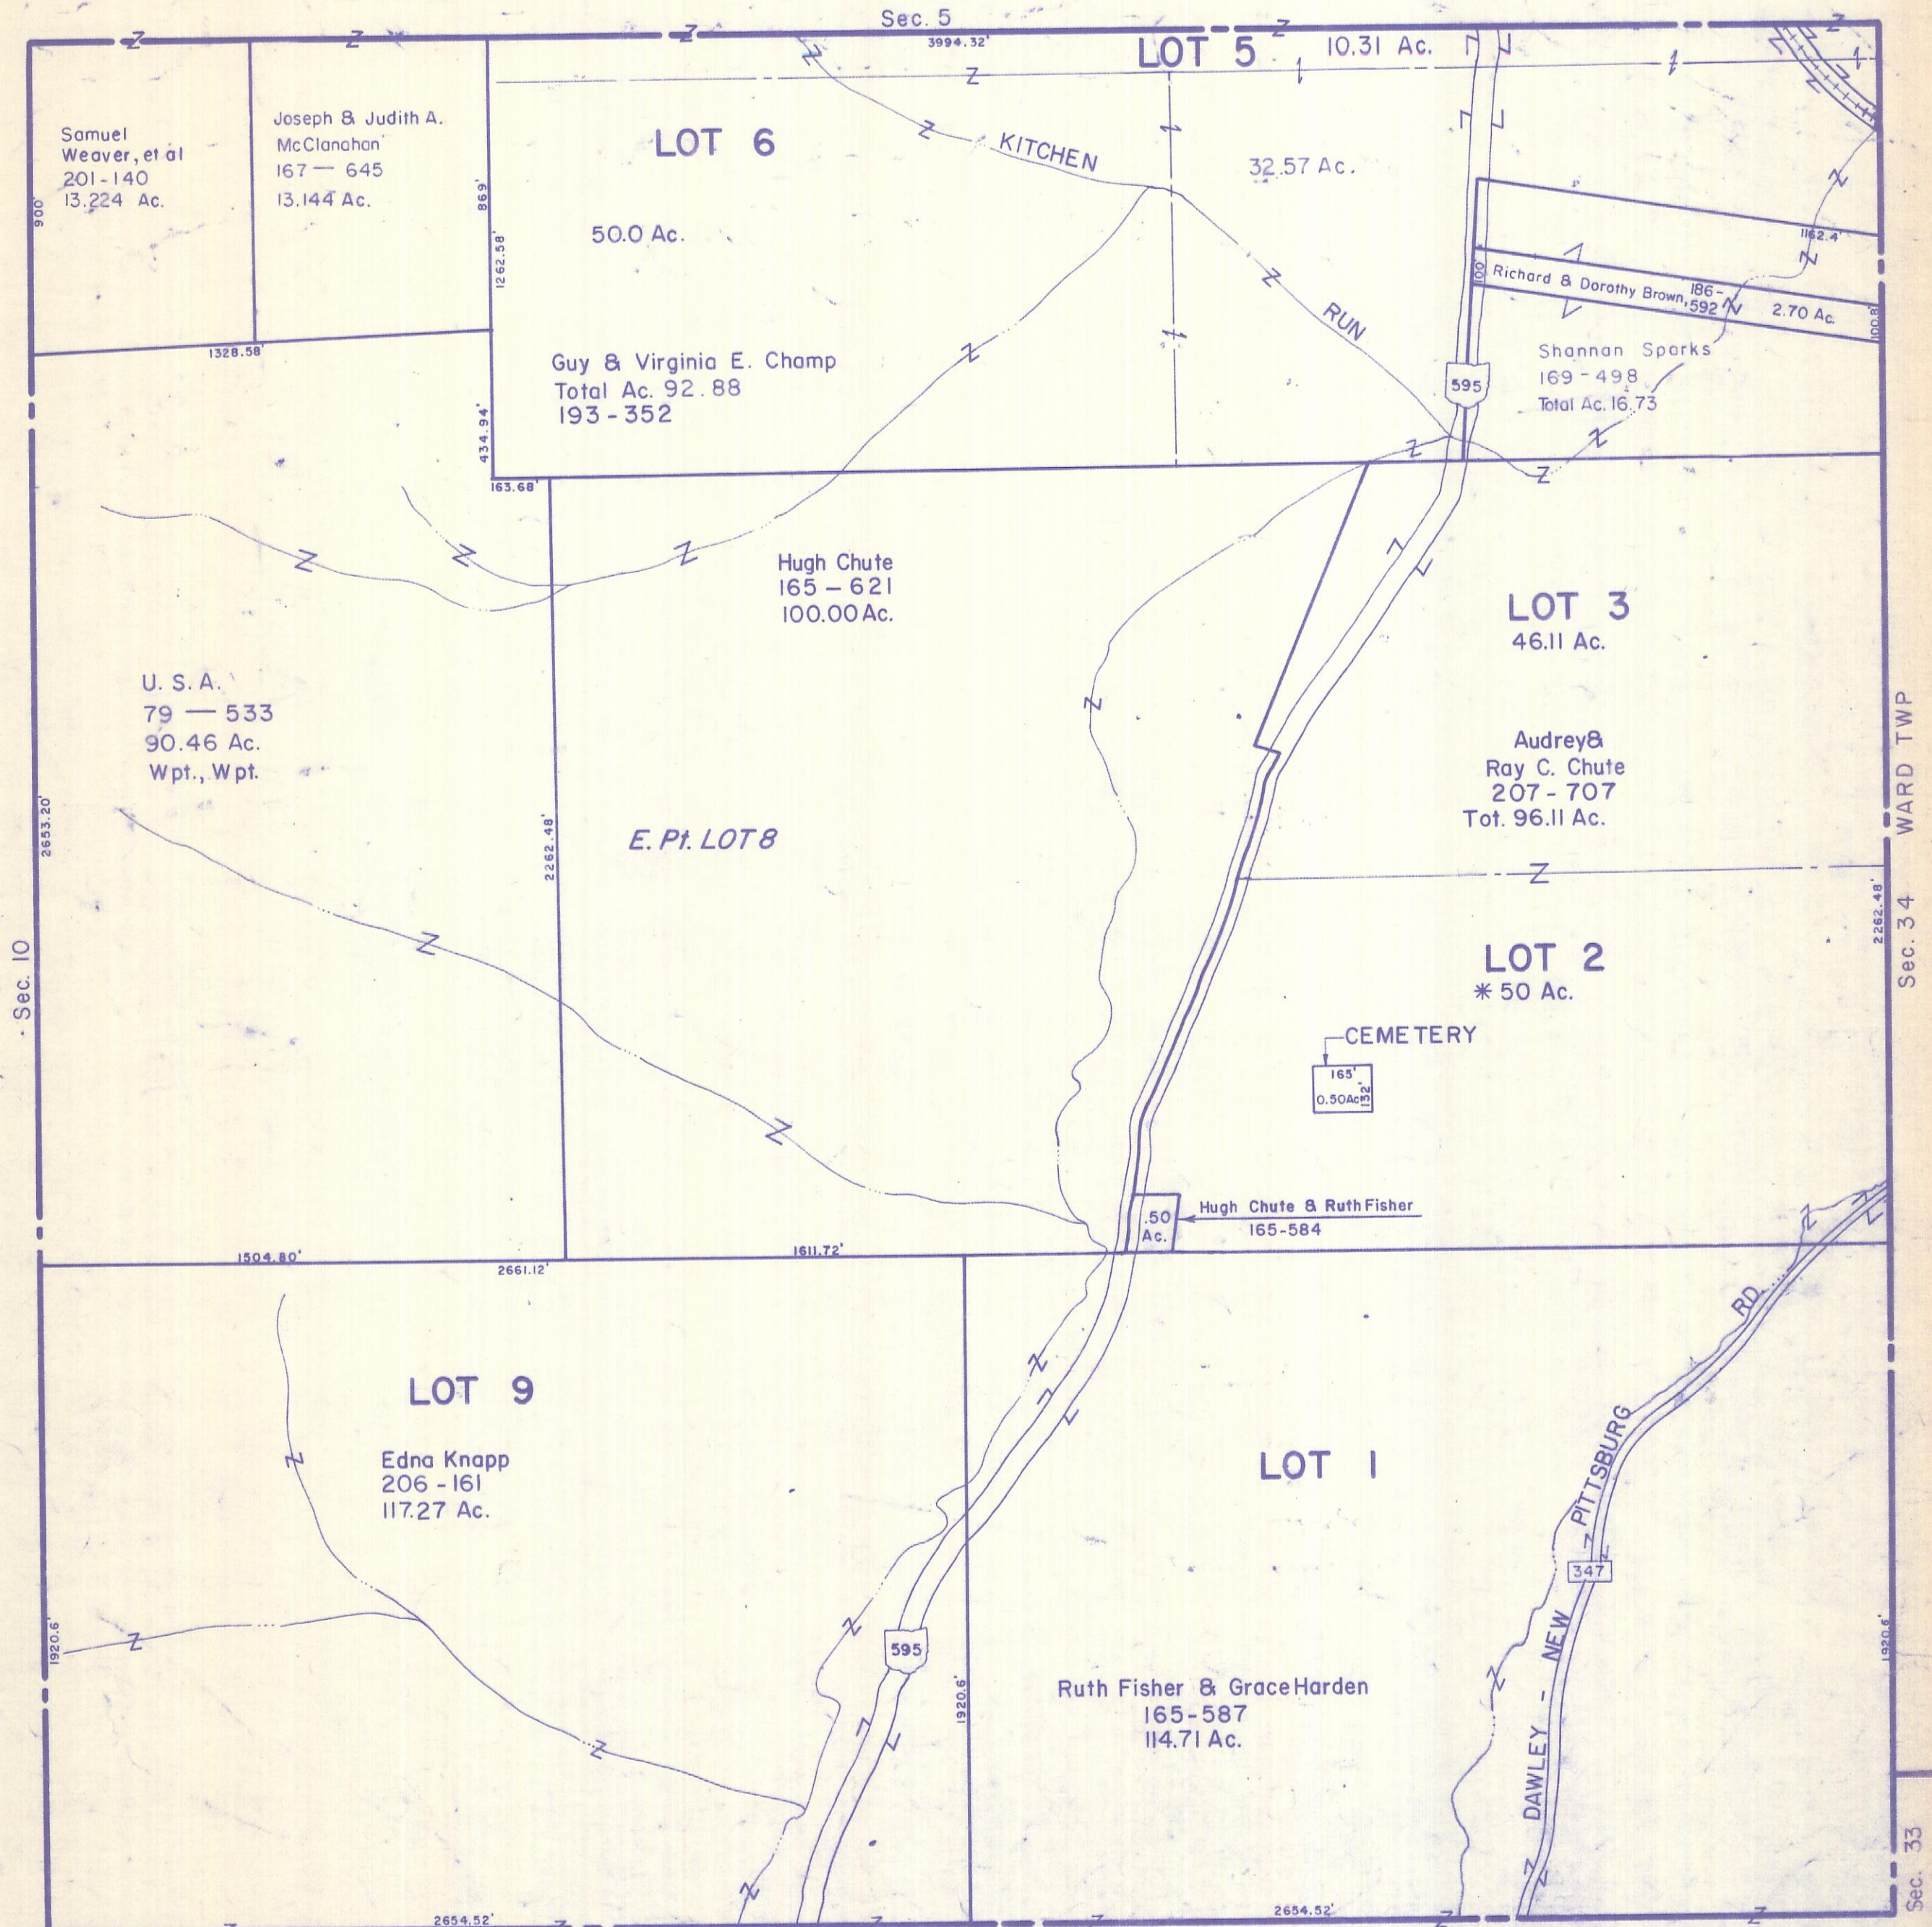

HOCKING COUNTY

Sec. 4 T13 R16

GREEN TWP.
Scale 1"=400'

Samuel Weaver, et al
201-140
13.224 Ac.

Joseph & Judith A. McClanahan
167-645
13.144 Ac.

LOT 6

50.0 Ac.

Guy & Virginia E. Champ
Total Ac. 92.88
193-352

LOT 5

10.31 Ac.

KITCHEN

32.57 Ac.

RUN

Richard & Dorothy Brown, 186-592
2.70 Ac.

Shannan Sparks
169-498
Total Ac. 16.73

U. S. A.
79-533
90.46 Ac.
Wpt., Wpt.

Hugh Chute
165-621
100.00 Ac.

LOT 3

46.11 Ac.

Audrey & Ray C. Chute
207-707
Tot. 96.11 Ac.

E. Pt. LOT 8

LOT 2
*50 Ac.

CEMETERY

165'
0.50 Ac.

.50 Ac.
Hugh Chute & Ruth Fisher
165-584

LOT 9

Edna Knapp
206-161
117.27 Ac.

LOT 1

Ruth Fisher & Grace Harden
165-587
114.71 Ac.

DAWLEY - NEW PITTSBURG RD.

SEC. 4

Sec. 10