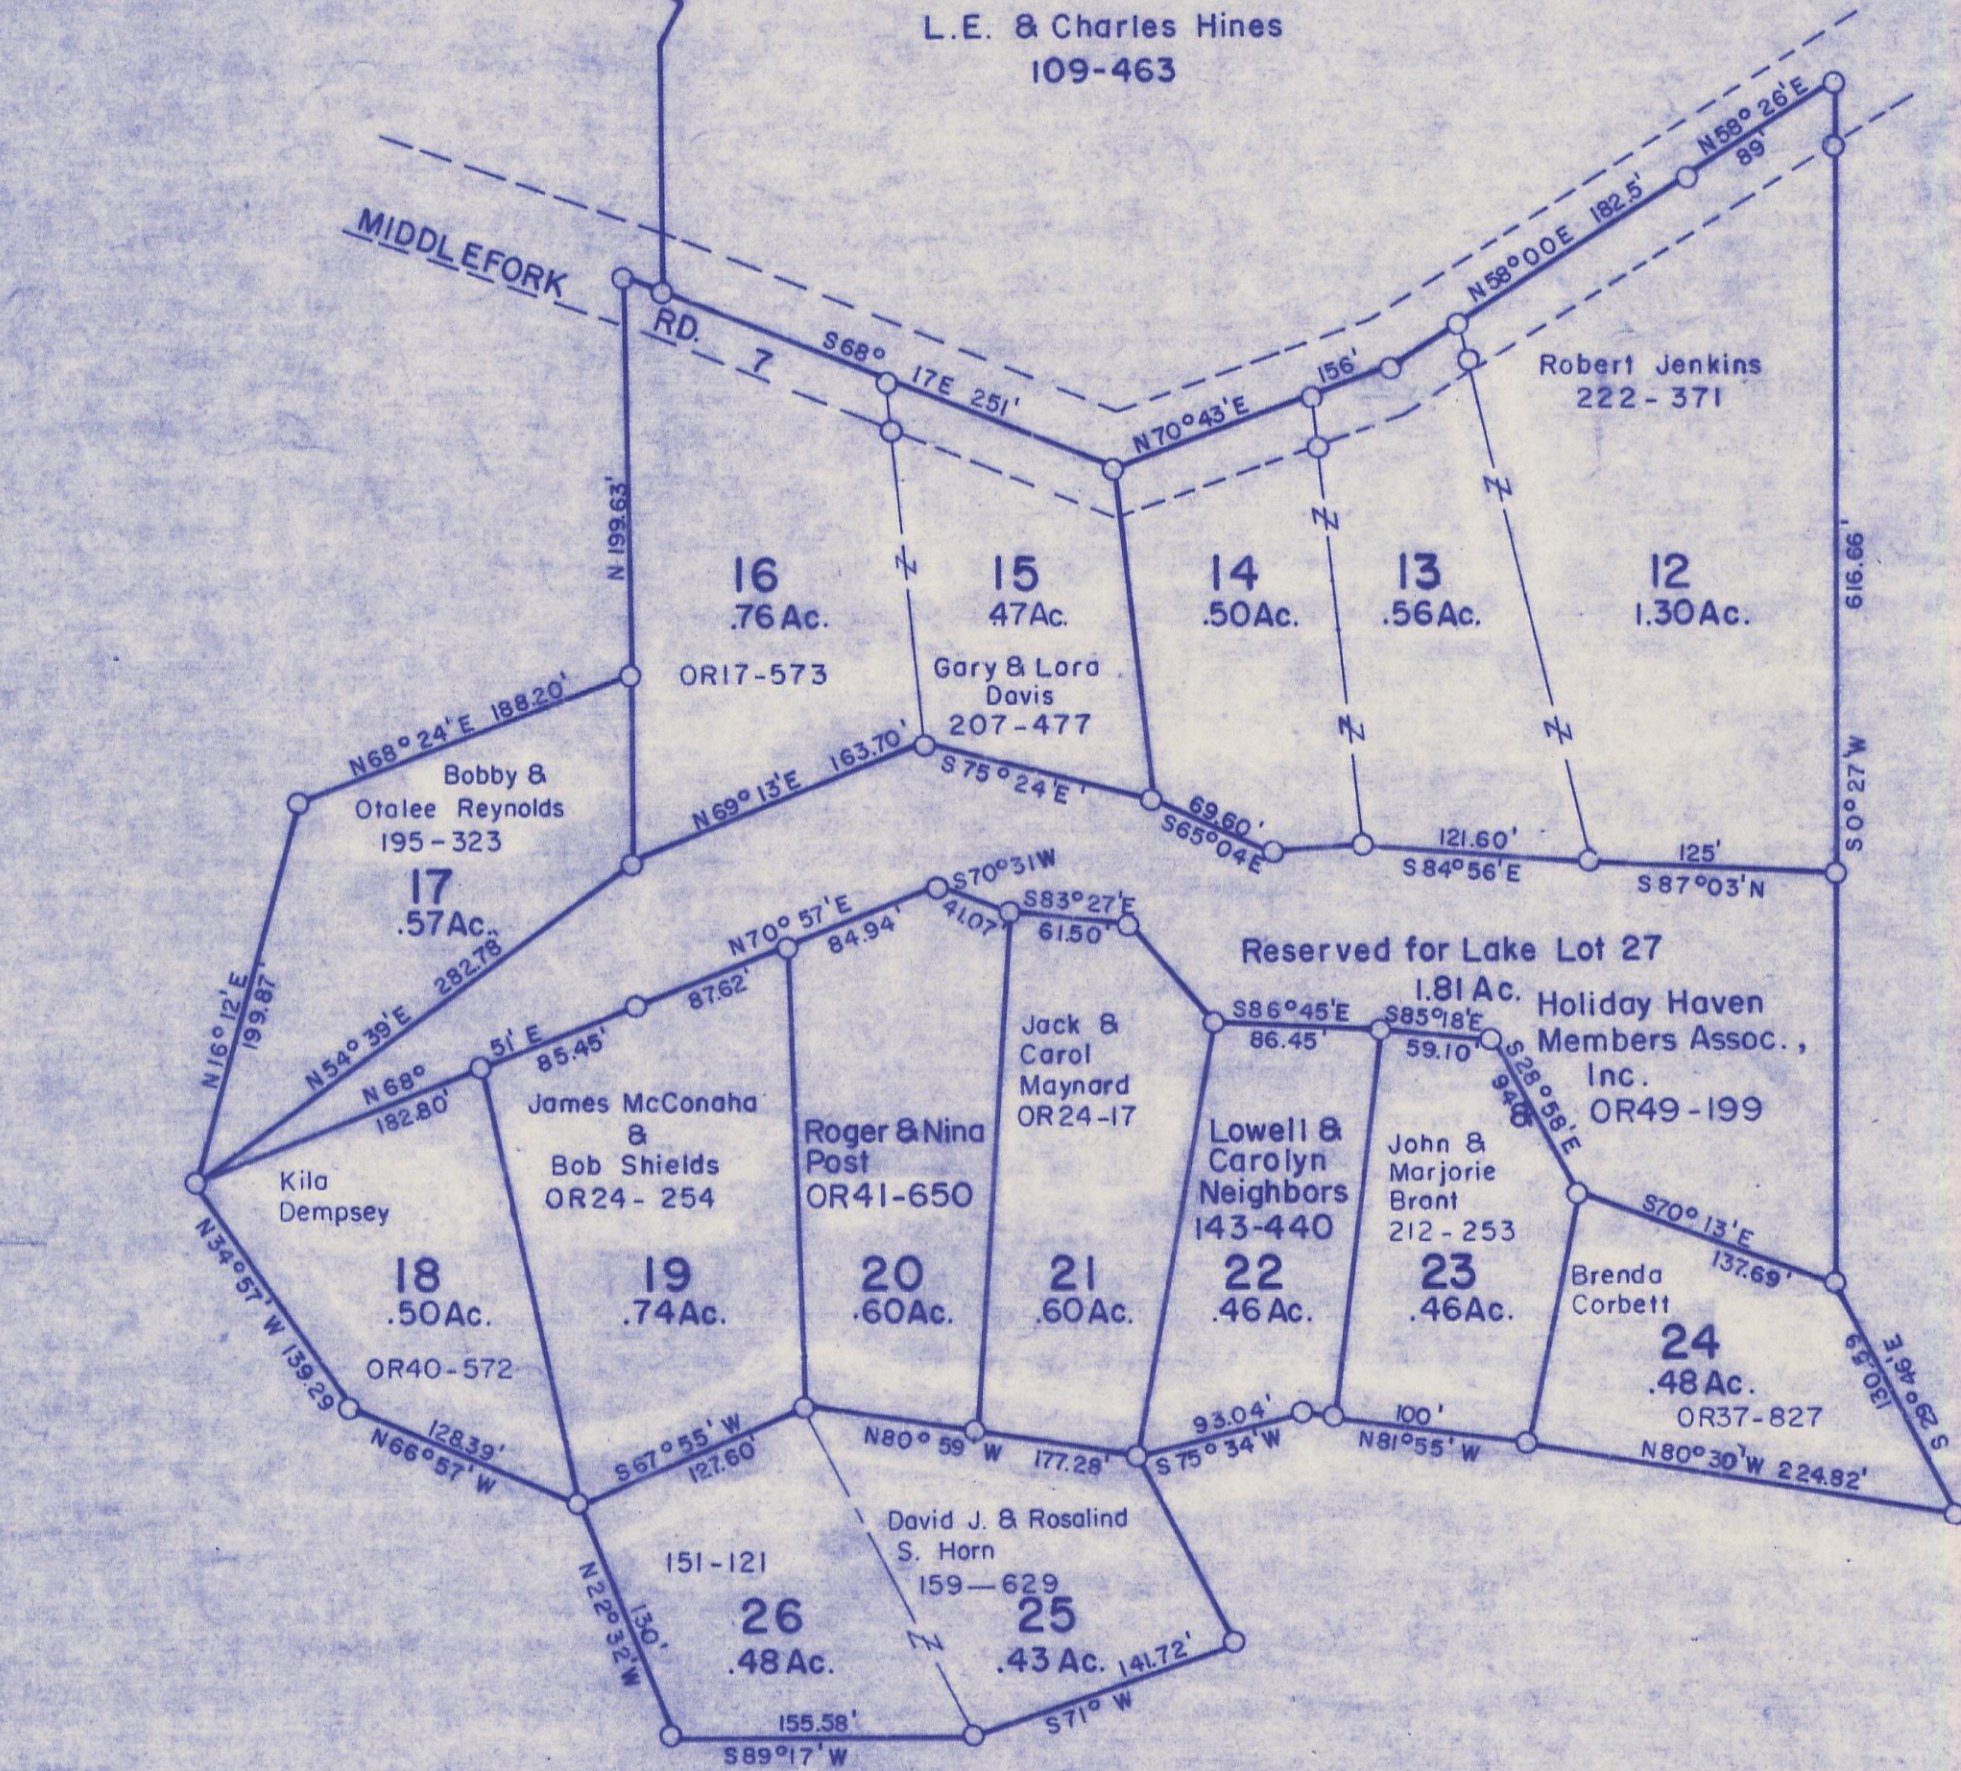

HOCKING COUNTY

Sec. 3 T12 R19

PERRY TWP.

Scale: 1" = 100'

3 - C

NW cor. of sec 3

L. E. & Charles Hines
109-463

HOLIDAY
HAVEN #3 3-C