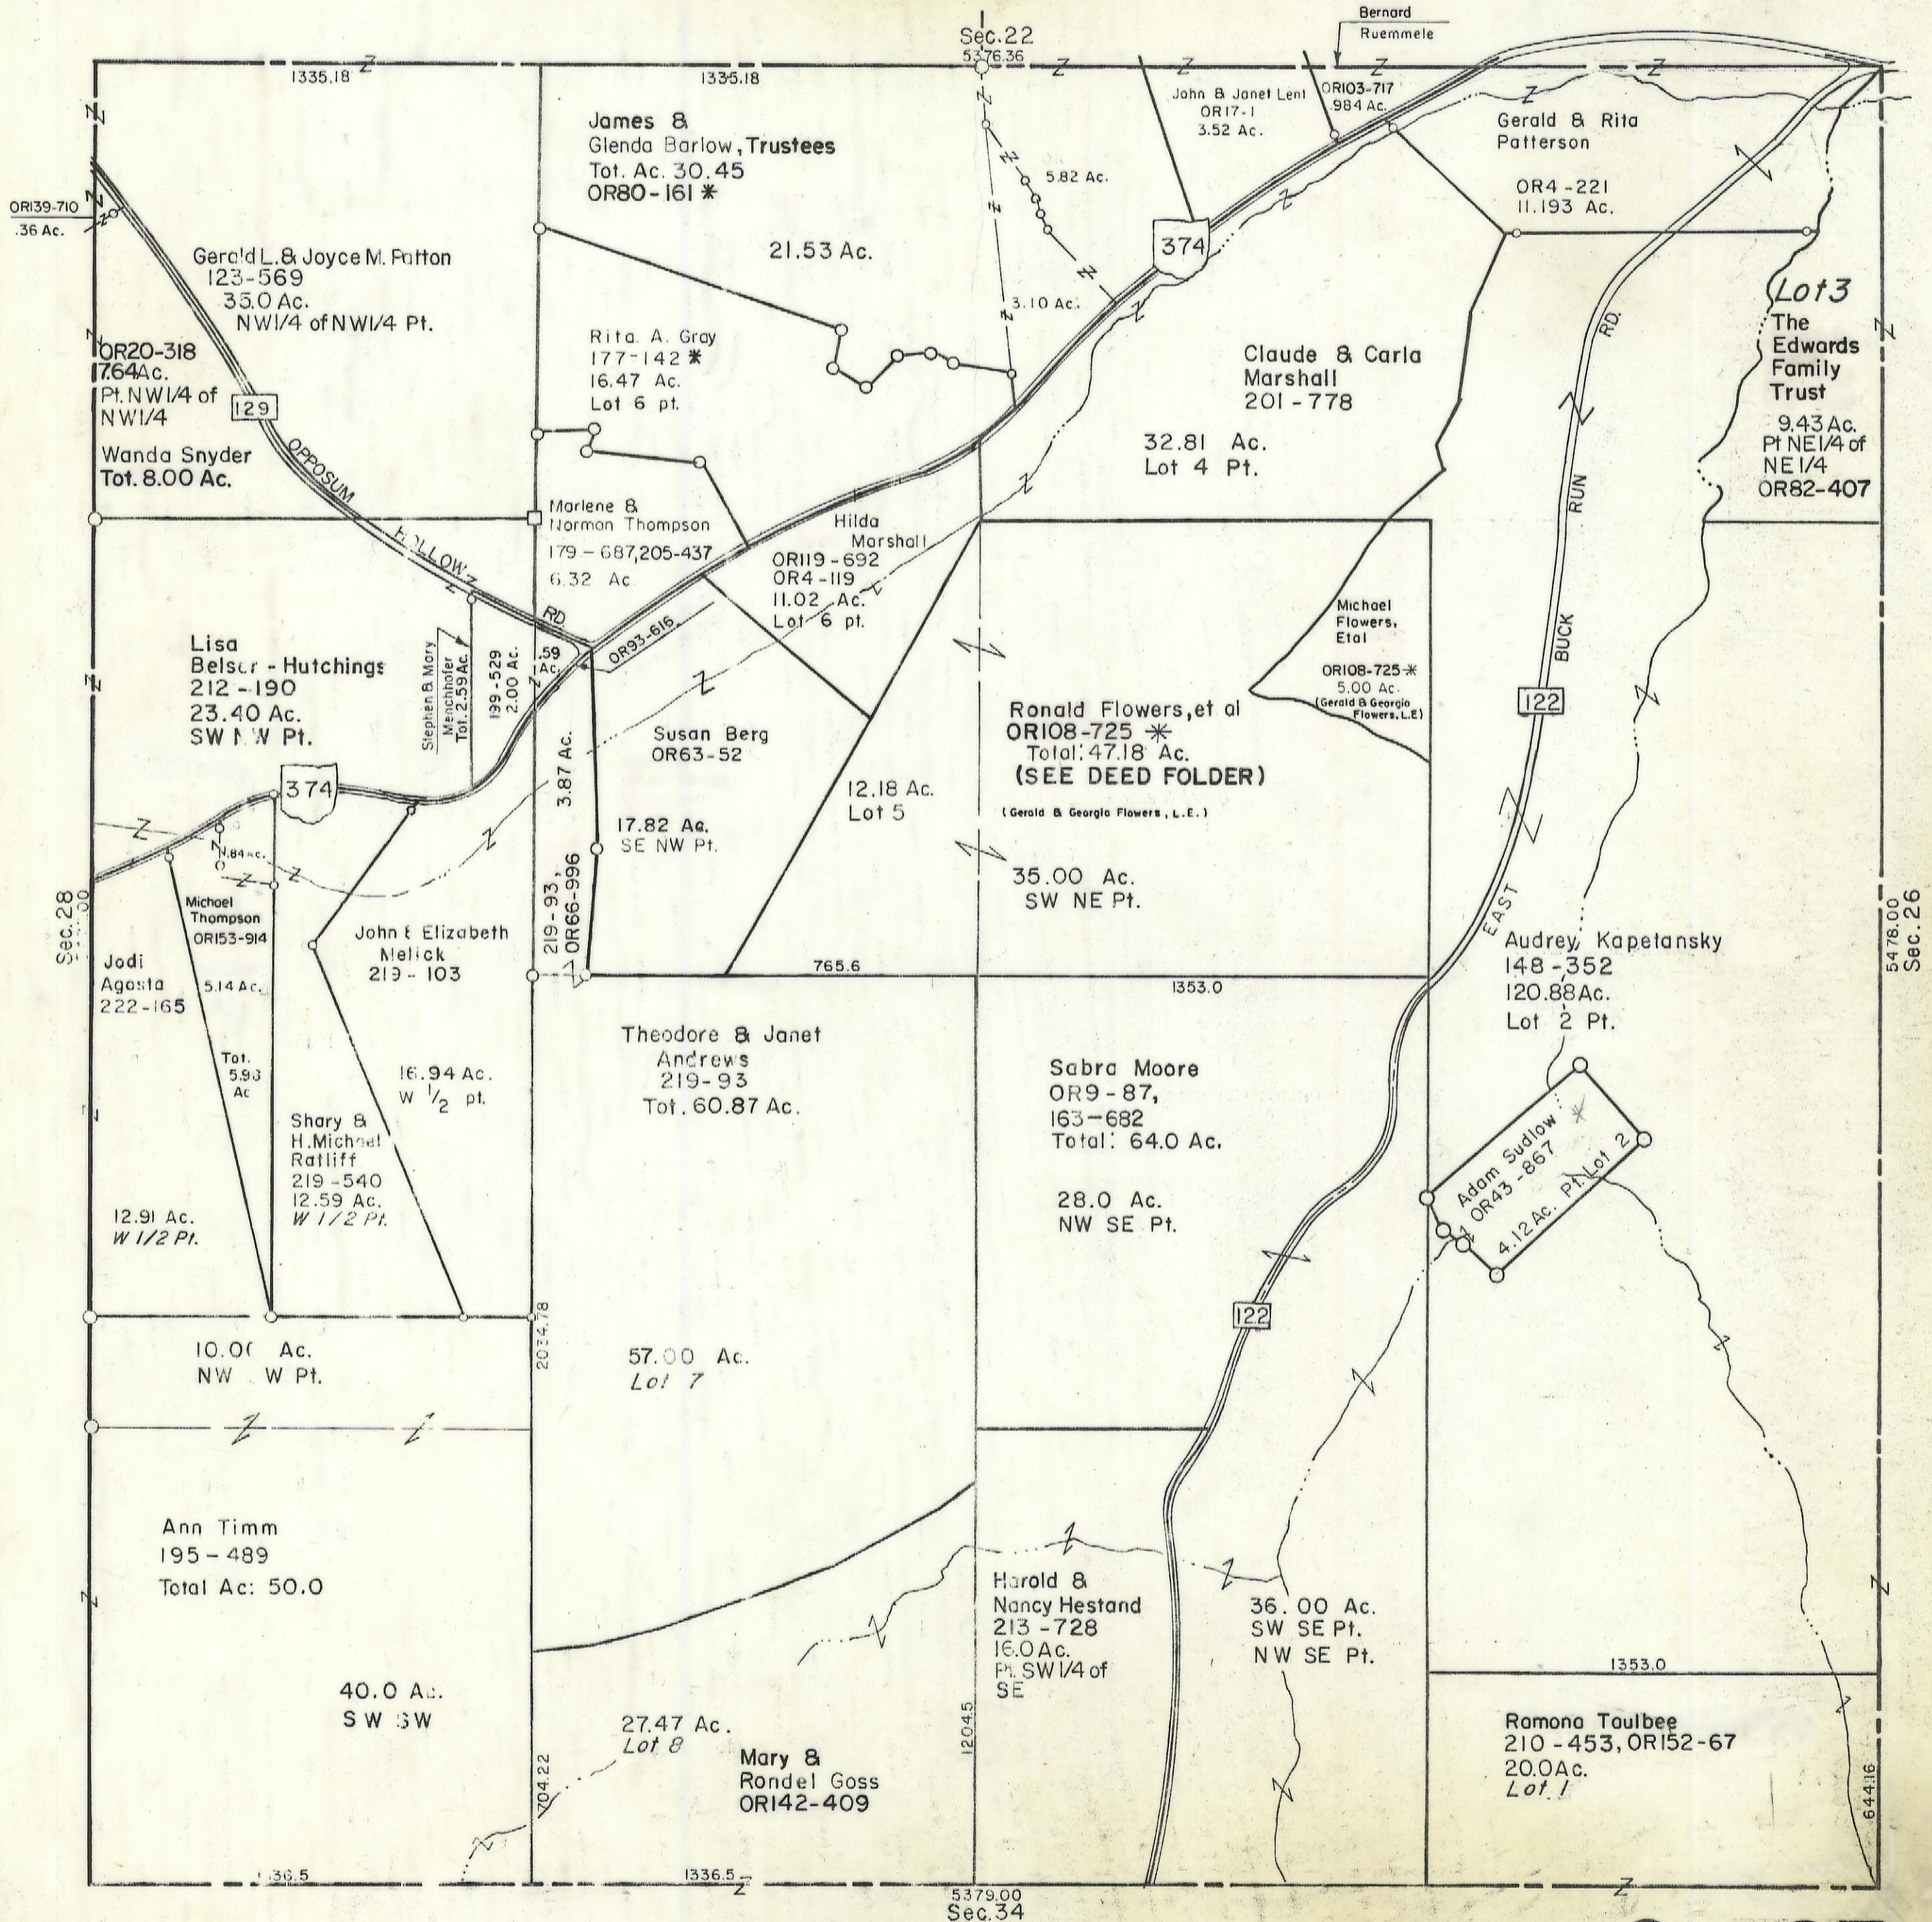

HOCKING COUNTY

Sec.27 T13 R18
GOOD HOPE TWP.

Scale=1"=400'

Sec.27