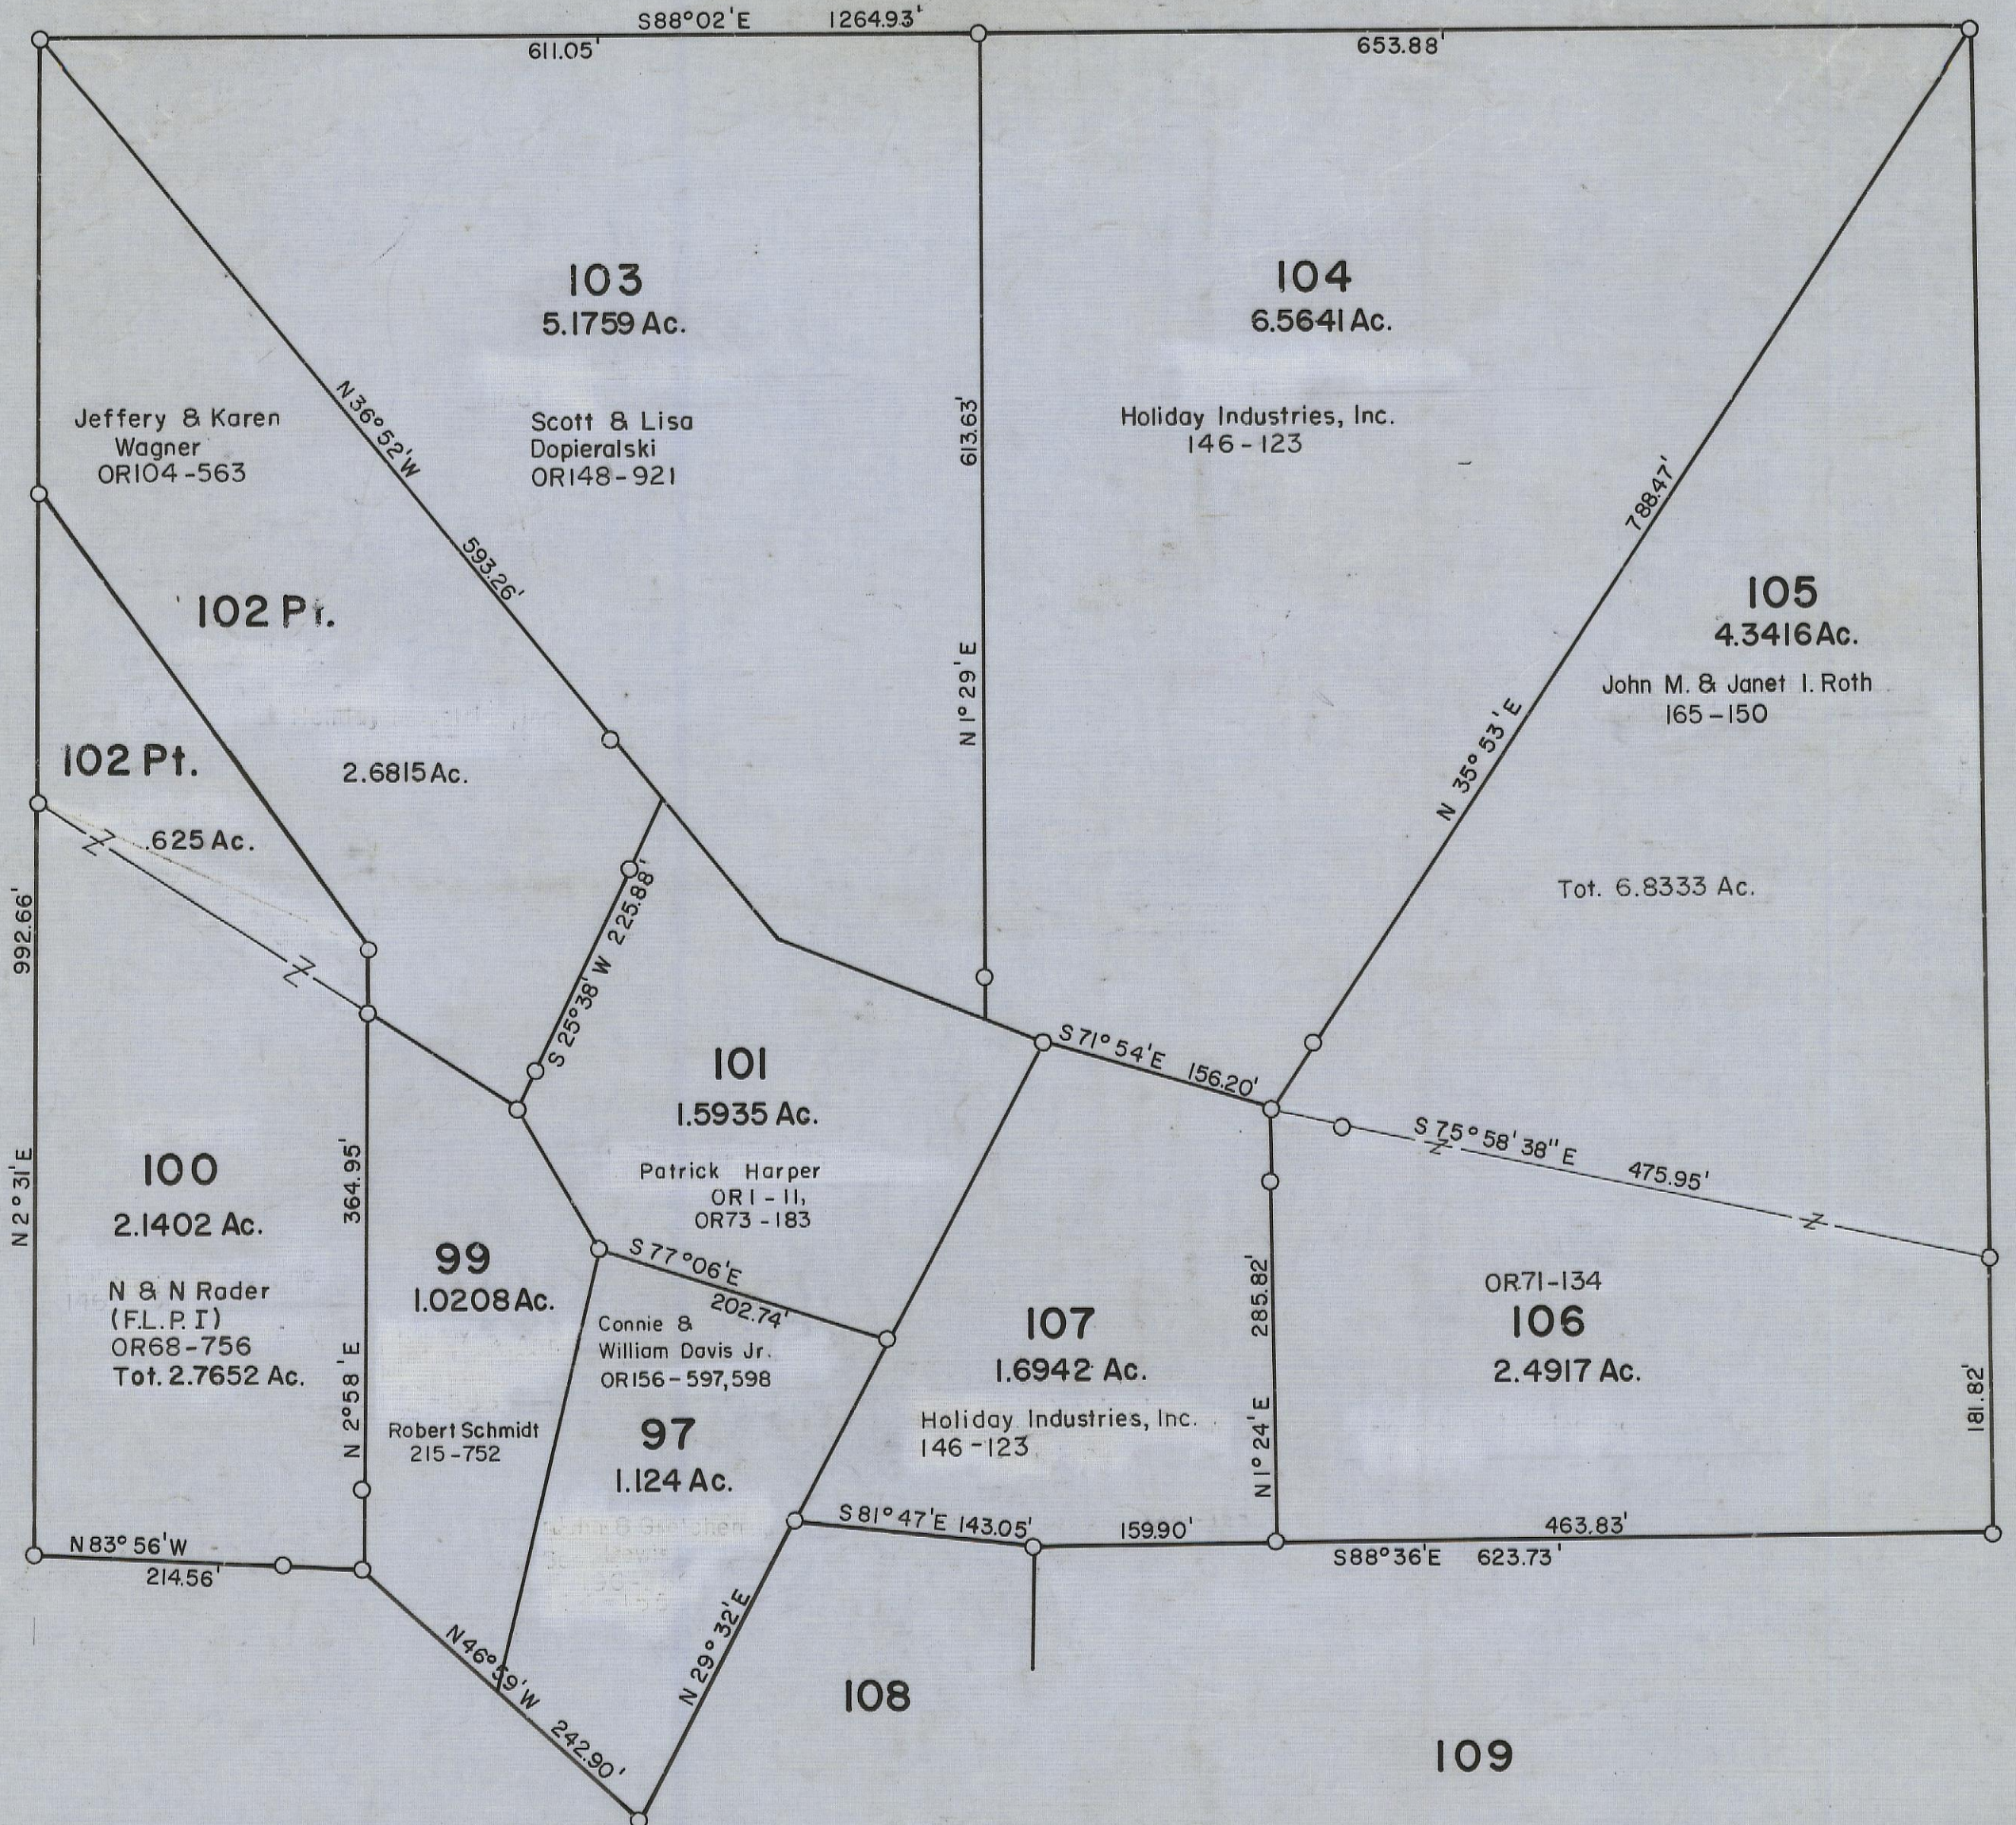

5-12-00

HOCKING COUNTY

Sec. 33 T13. R.19

PERRY TWP.

Scale: 1"=100'

33-C

*HOLIDAY
HAVEN # 8 Pt. 33-C*