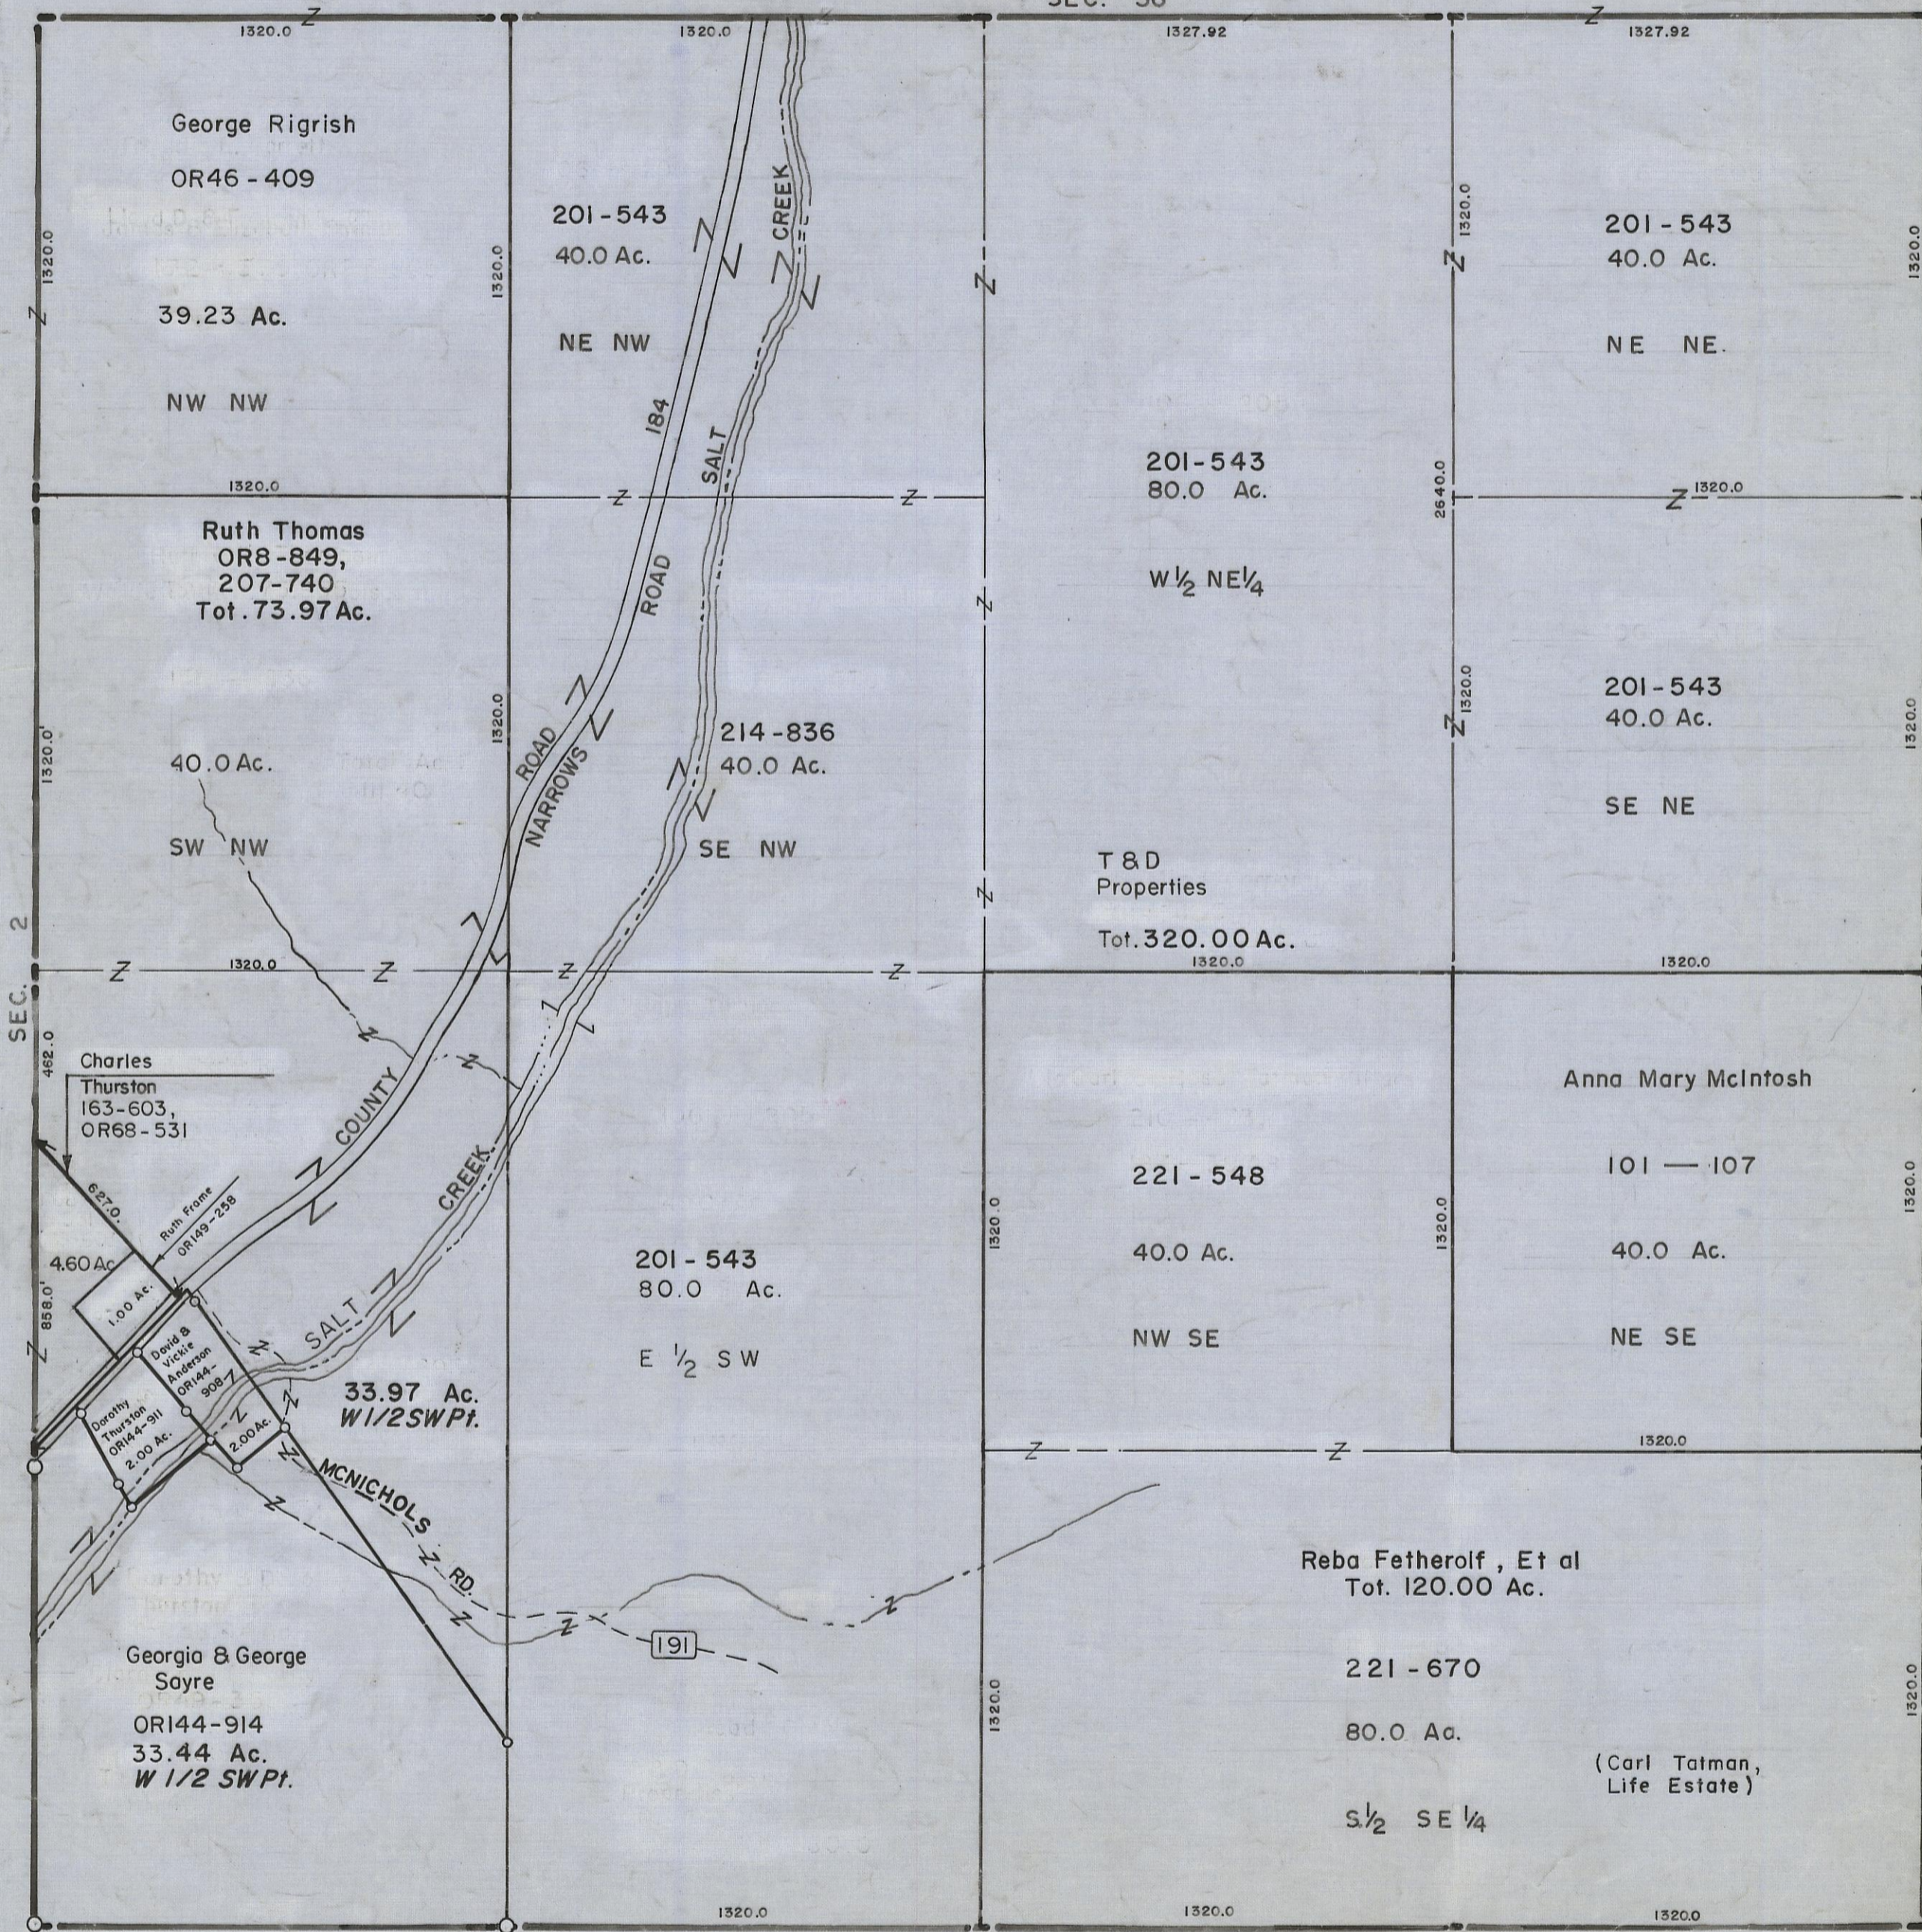

5-12-00

HOCKING COUNTY

Sec. 19 T10 R19
SALT CREEK TWP.

Scale 1" = 400'

SEC. 36

Vinton Co.
Jackson Twp.
SEC. 6

SEC. 12 Eagle Twp. Vinton Co.

SEC. 1

BOTTOM TIER