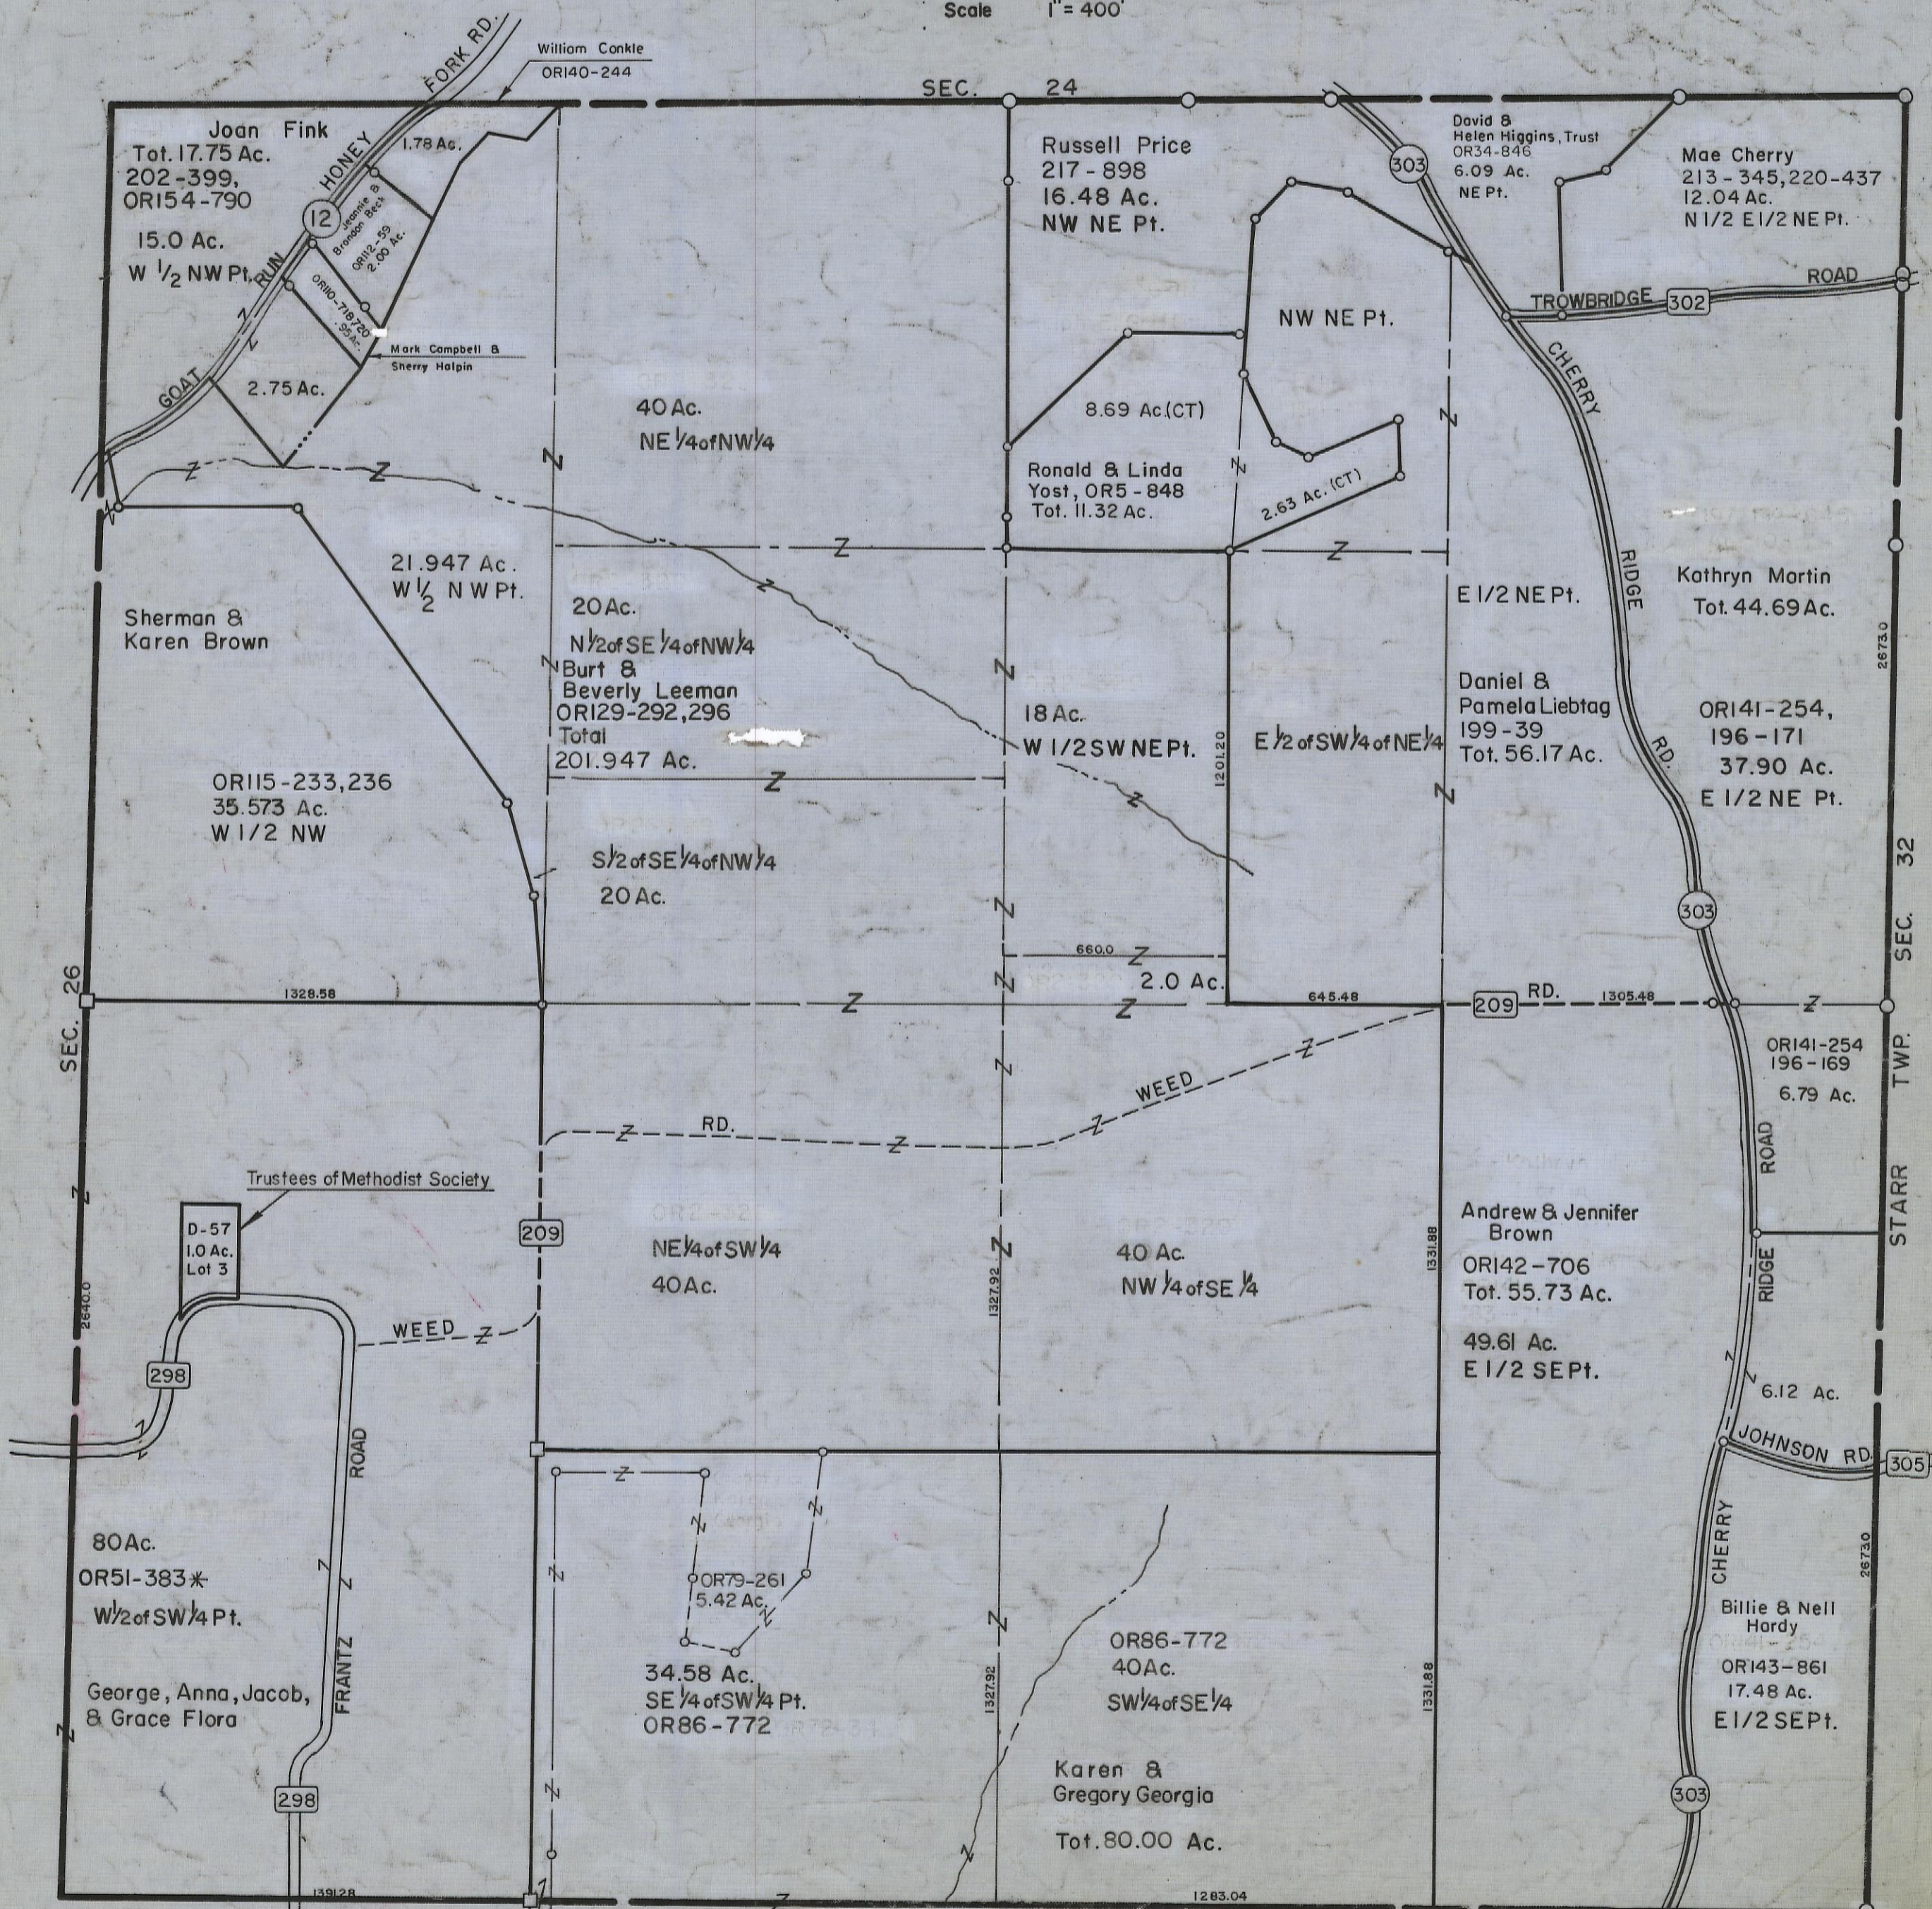

4-5-00

HOCKING COUNTY

Sec. 25 T 13 R 17

WASHINGTON TWP.

Scale 1" = 400'

SEC. 25