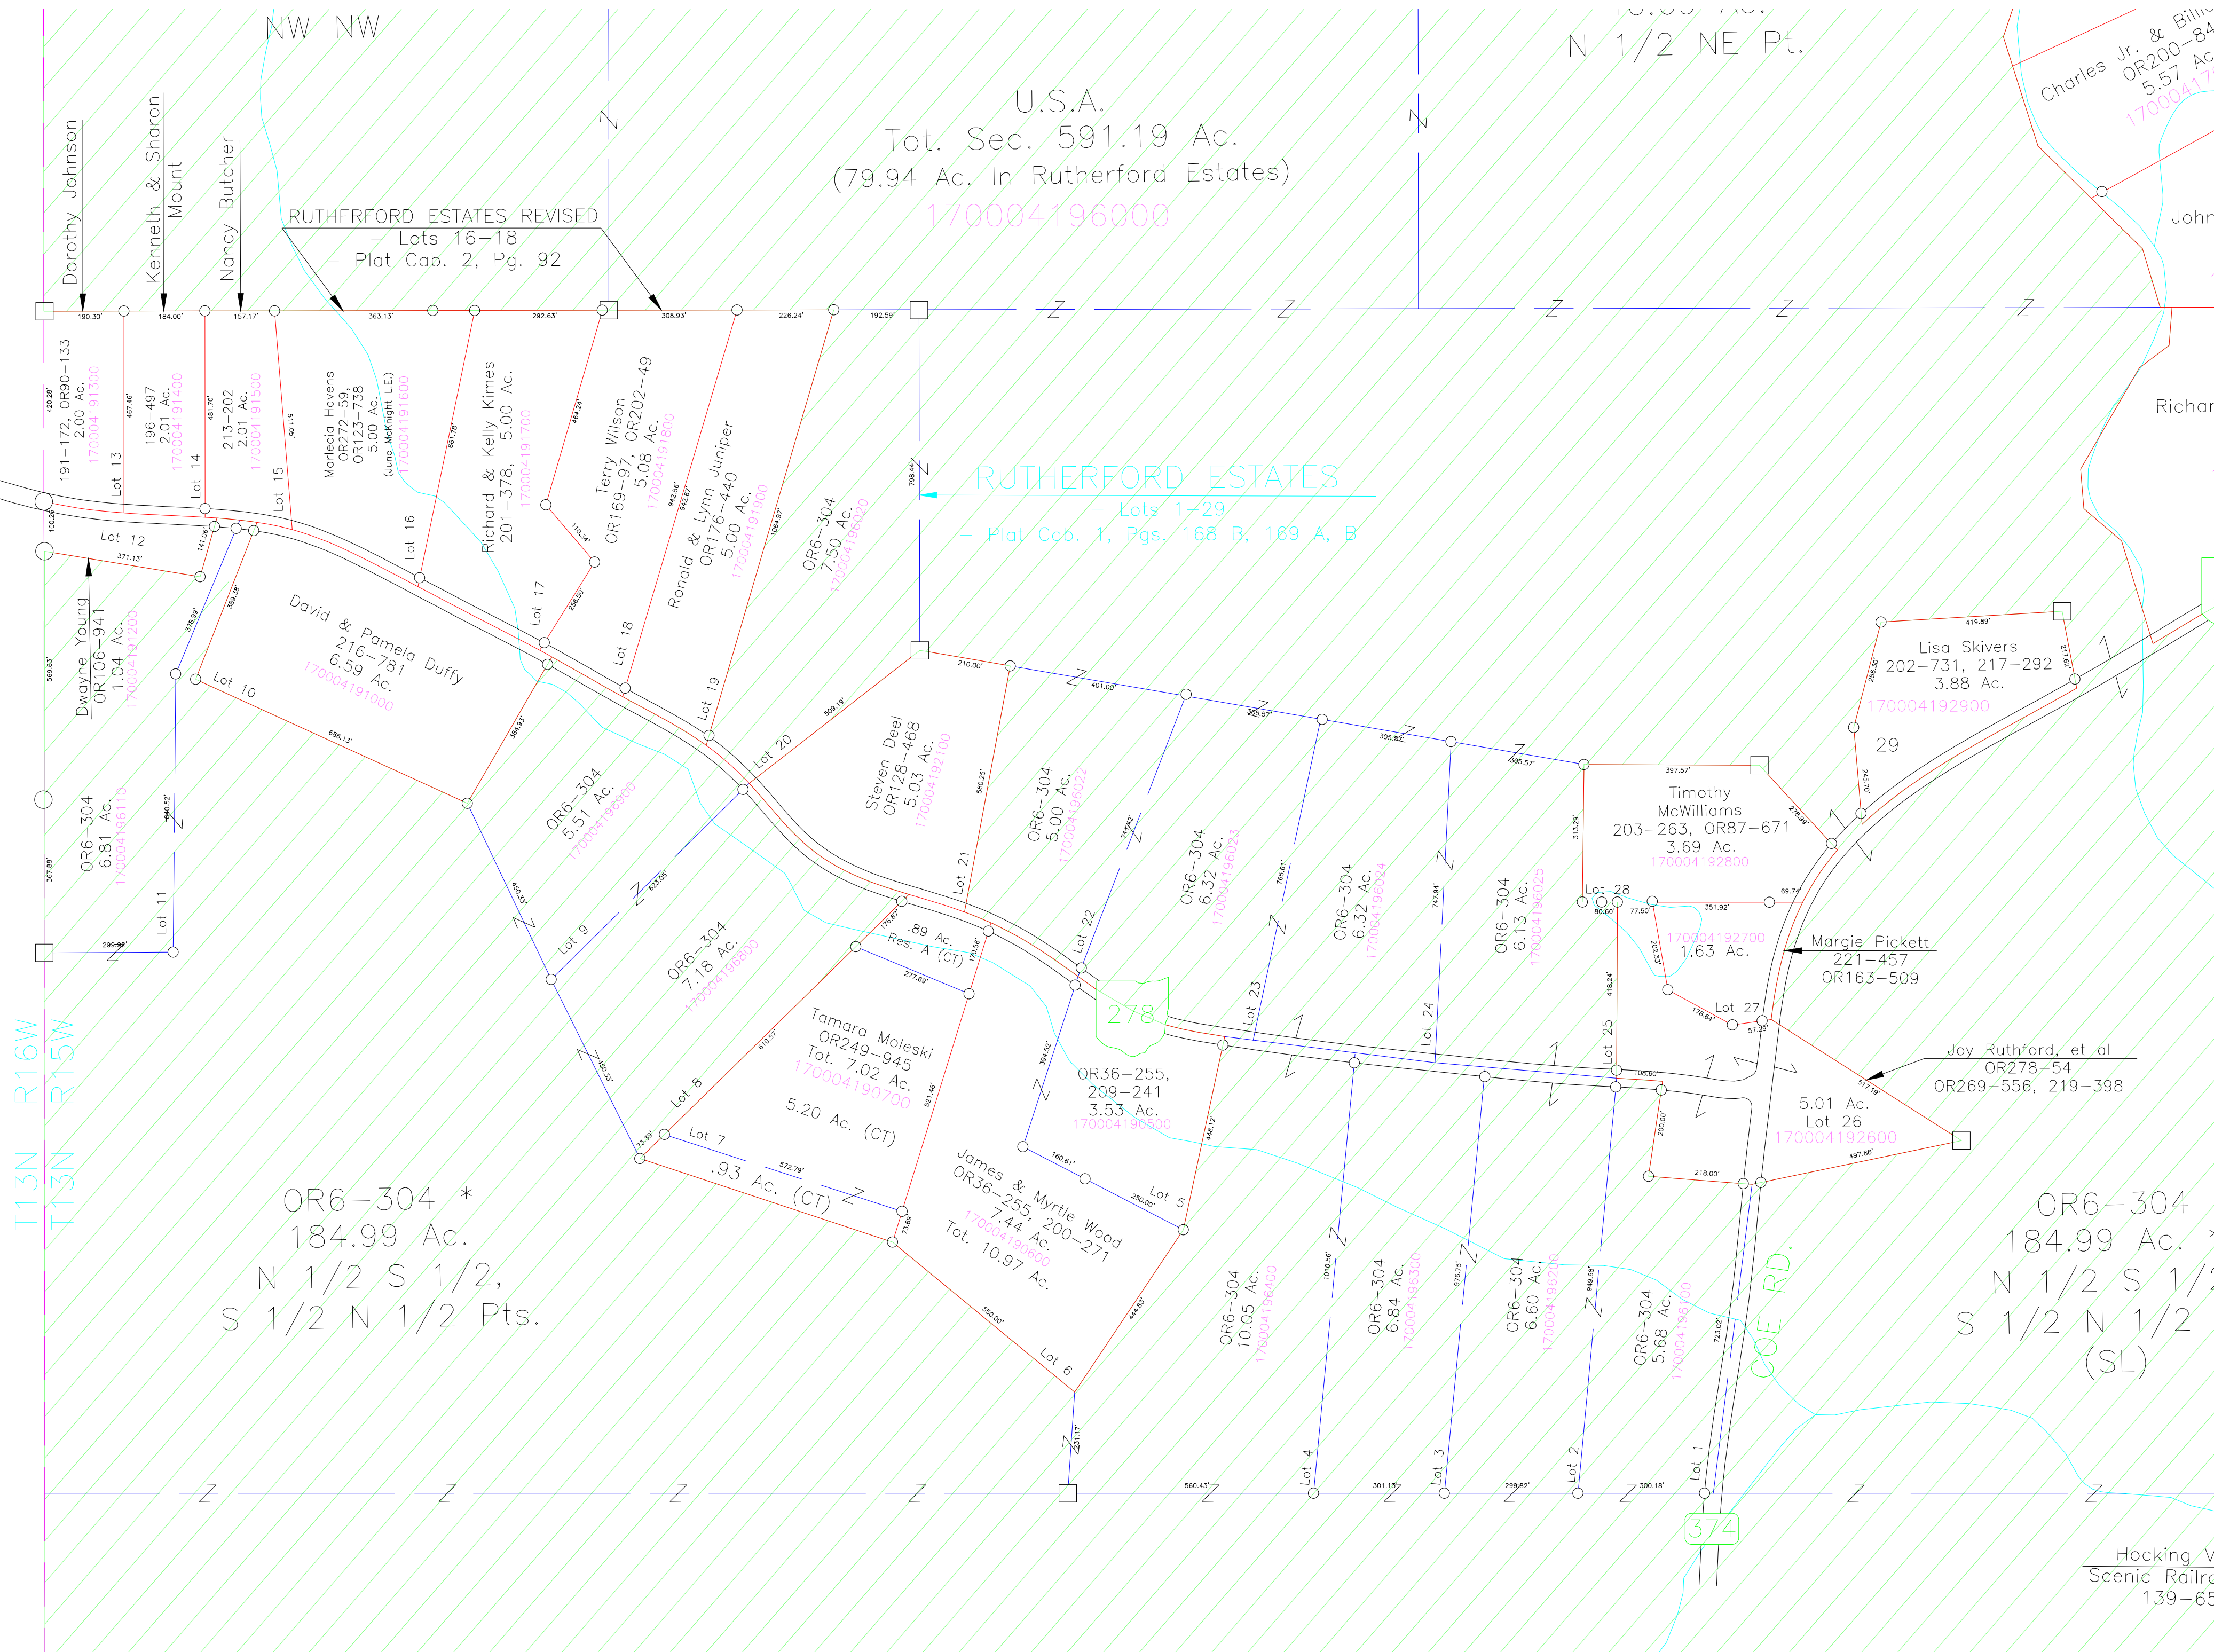

N 1/2 NE Pt.

U.S.A.
Tot. Sec. 591.19 Ac.
(79.94 Ac. In Rutherford Estates)
170004196000

RUTHERFORD ESTATES REVISED
- Lots 16-18
- Plat Cab. 2, Pg. 92

RUTHERFORD ESTATES
- Lots 1-29
- Plat Cab. 1, Pgs. 168 B, 169 A, B

T13N R16W
T13N R15W

OR6-304 *
184.99 Ac.
N 1/2 S 1/2,
S 1/2 N 1/2 Pts.

OR6-304
184.99 Ac. *
N 1/2 S 1/2,
S 1/2 N 1/2 Pts.
(SL)