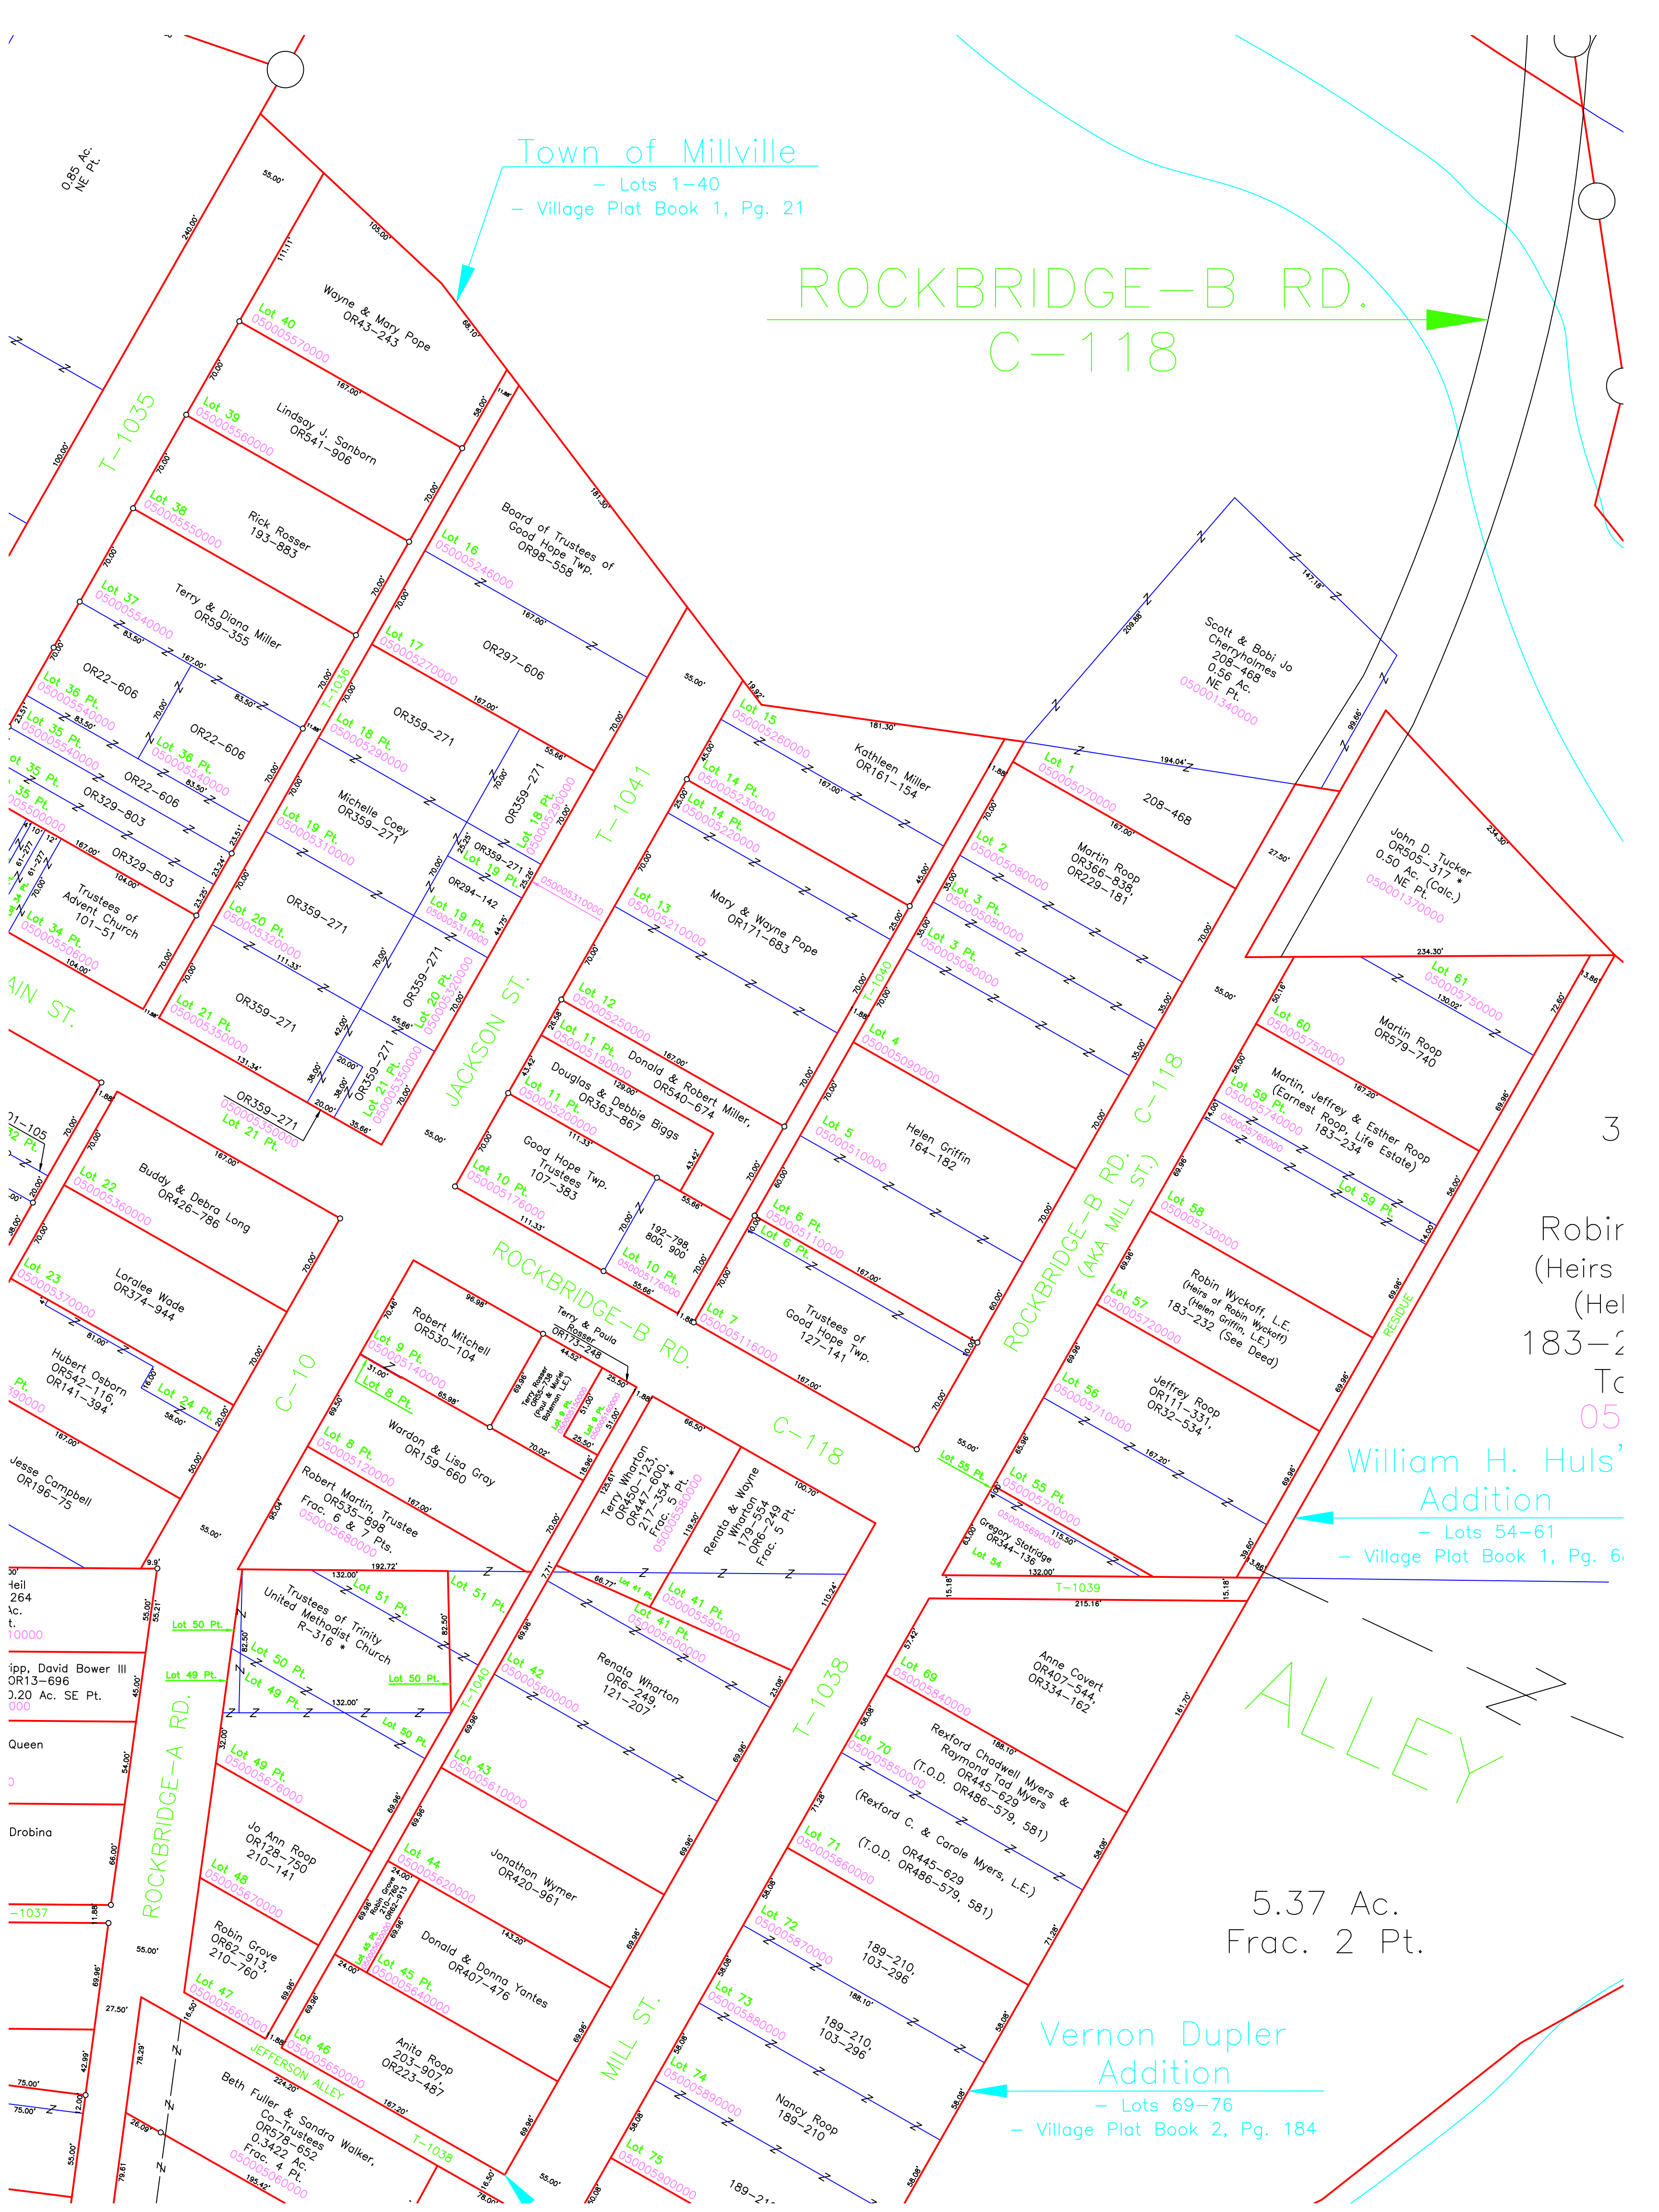

Town of Milville

- Lots 1-40
- Village Plat Book 1, Pg. 21

ROCKBRIDGE-B RD.
C-118

William H. Huls' Addition
- Lots 54-61
- Village Plat Book 1, Pg. 6

Vernon Dupler Addition
- Lots 69-76
- Village Plat Book 2, Pg. 184

5.37 Ac.
Frac. 2 Pt.

3
Robir
(Heirs
(Hel
183-2
Tc
05