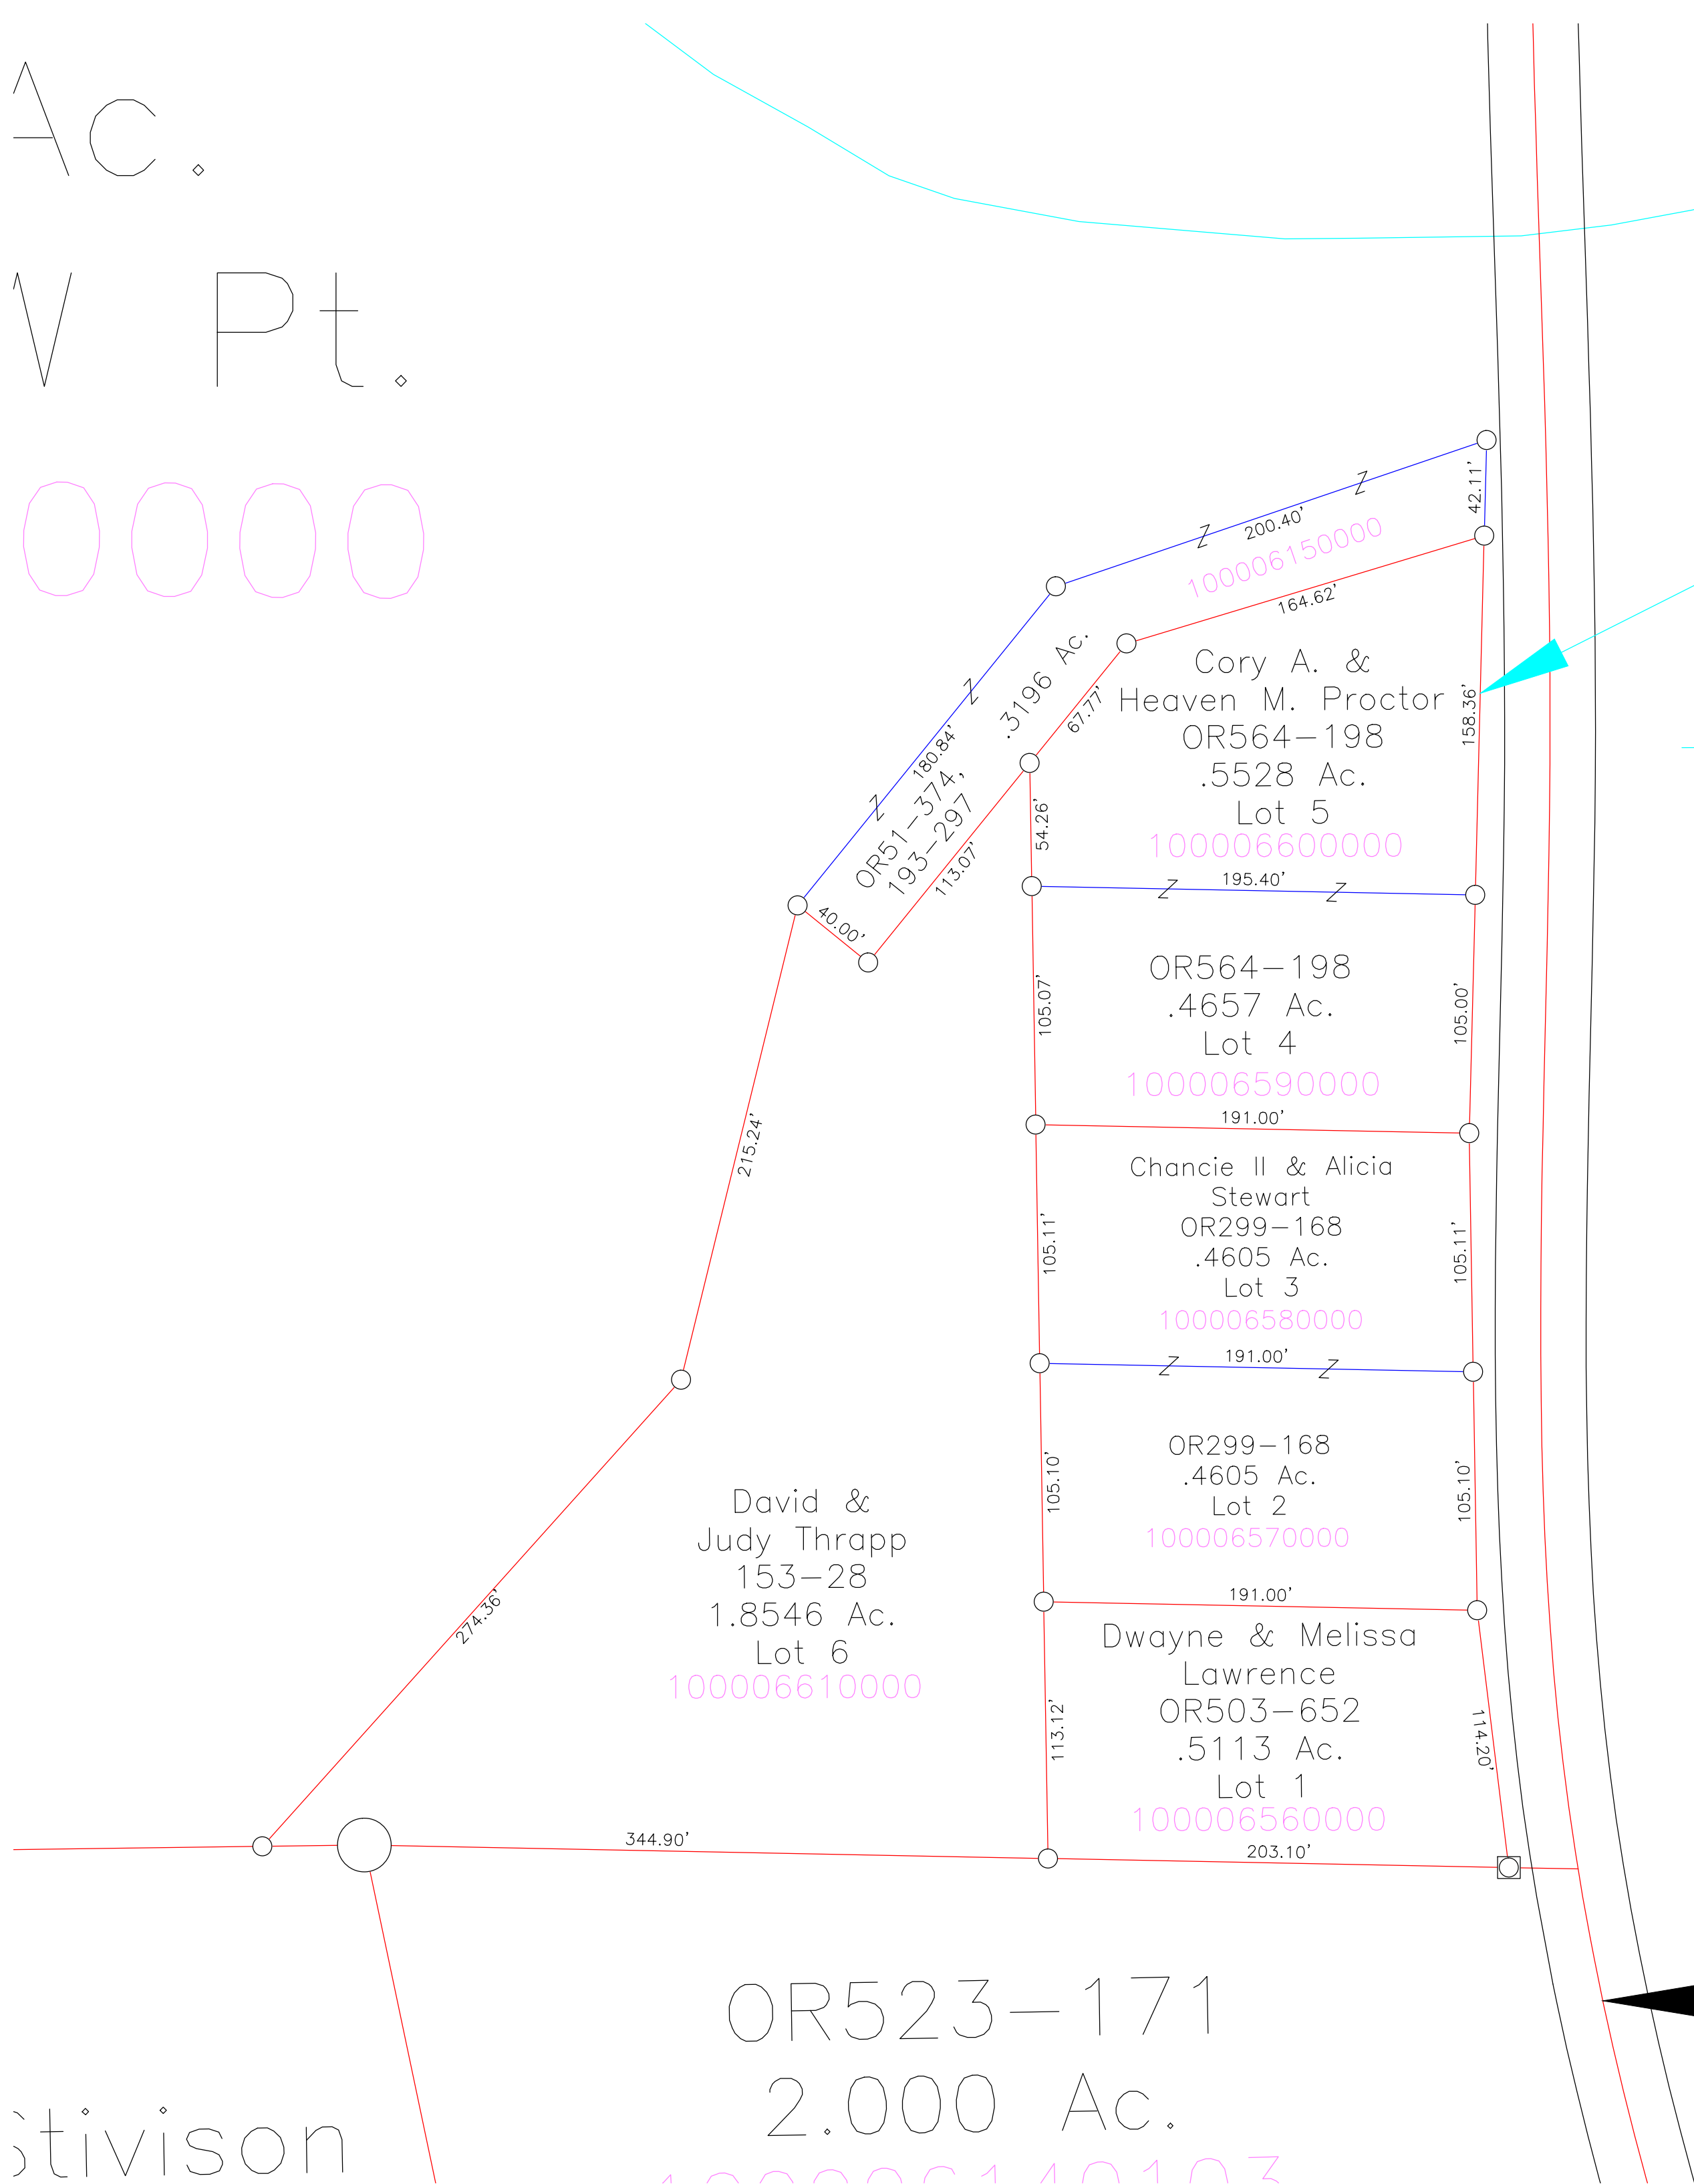

Ac.
V Pt.
0000

HILL'S & DALE'S ALLOTMENT

— Lots 1-6
— fka Plat Book F, Pg. 21
— nka Plat Cab. 1, Pg. 124 A

83.8'
NE

Kyle Mosack &
Emma Schmeltzer

stivison